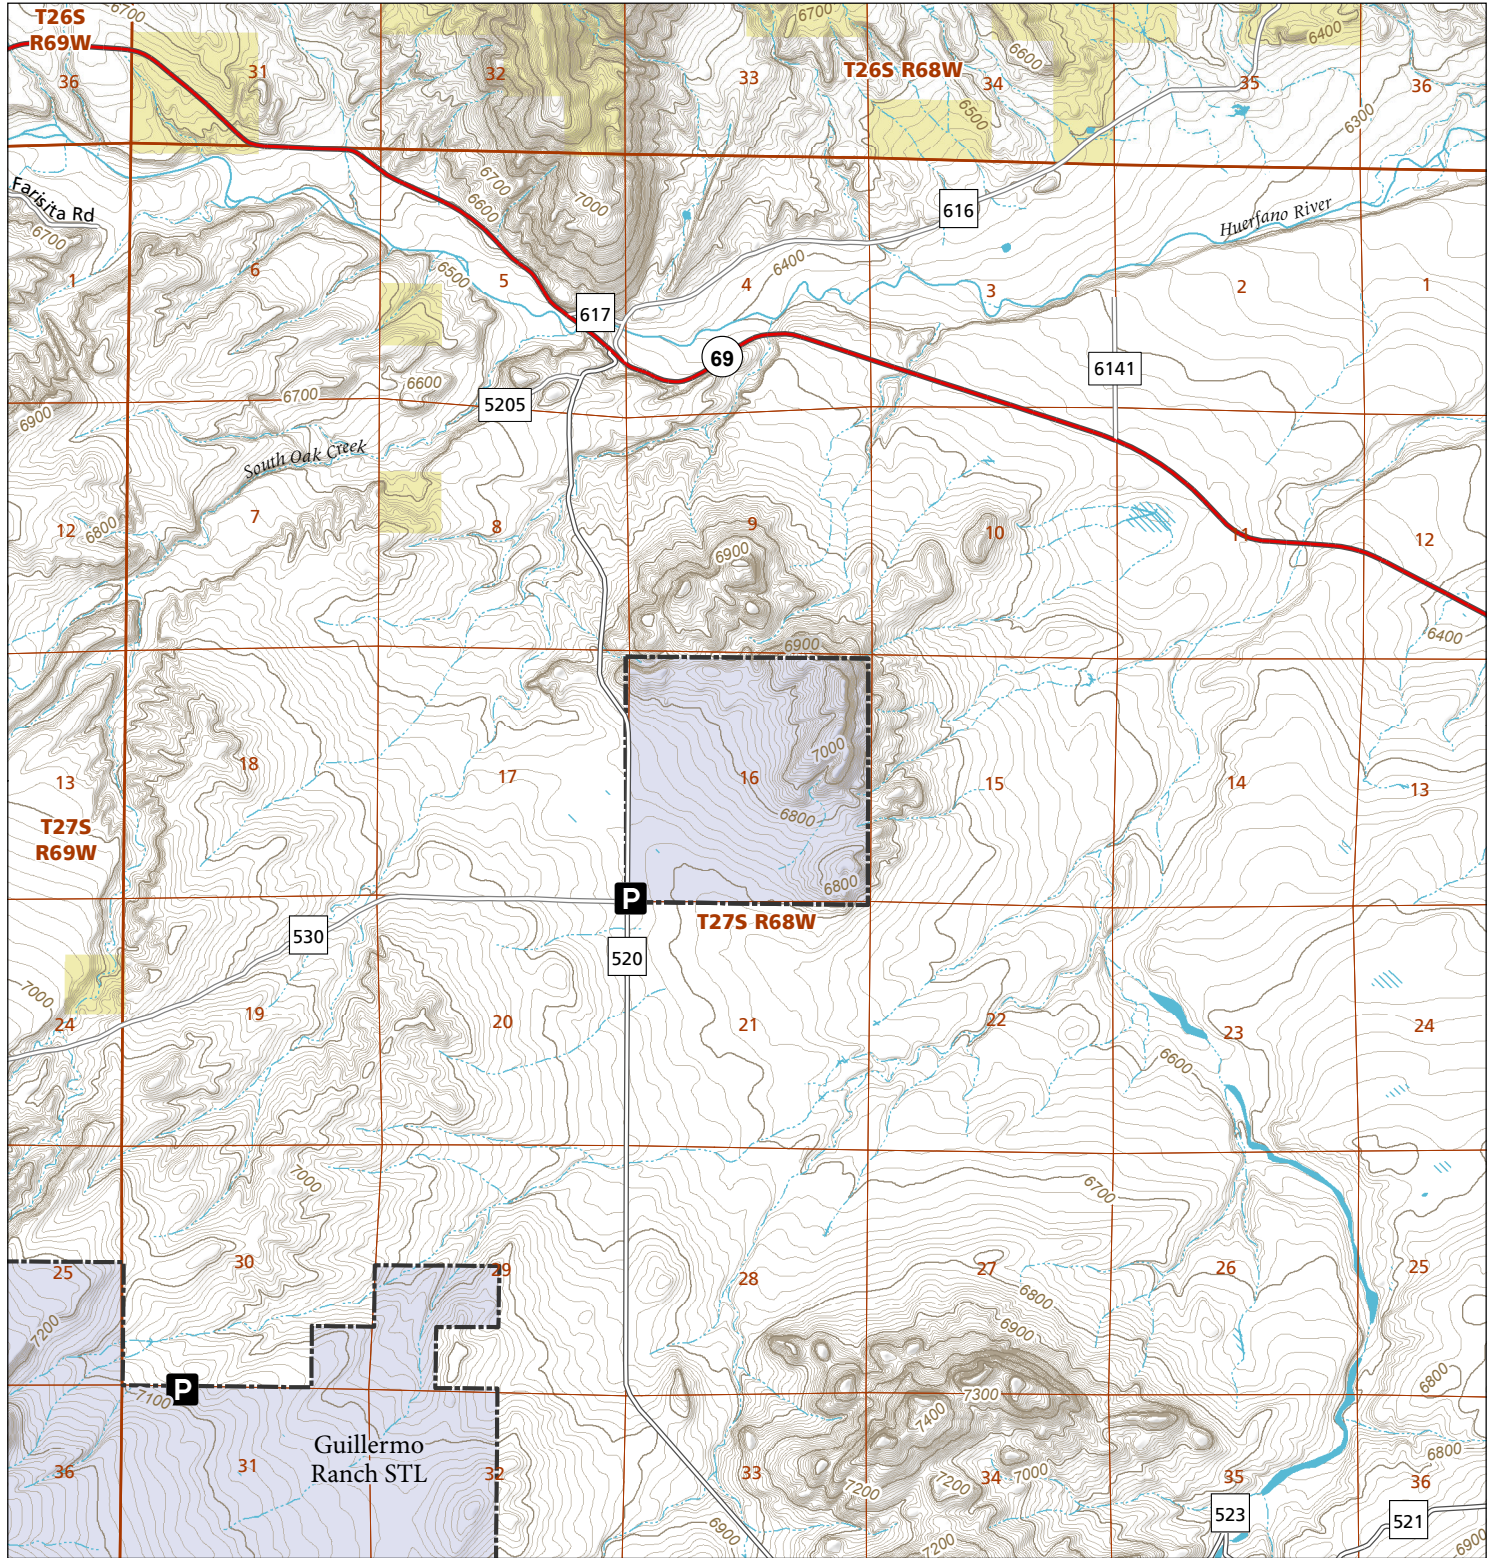

Badito

STL Hunting and Fishing Access Program

Please see the current Colorado State Recreation Lands brochure for listing of land use regulations and access points for this property and other SLB parcels open for wildlife related recreation. Also refer to the CPW Fishing and Hunting information brochure for current hunting and fishing regulations.

Map Updated: 8/18/2023

-  STL Boundary
-  BLM
-  Parking
-  No Public Access