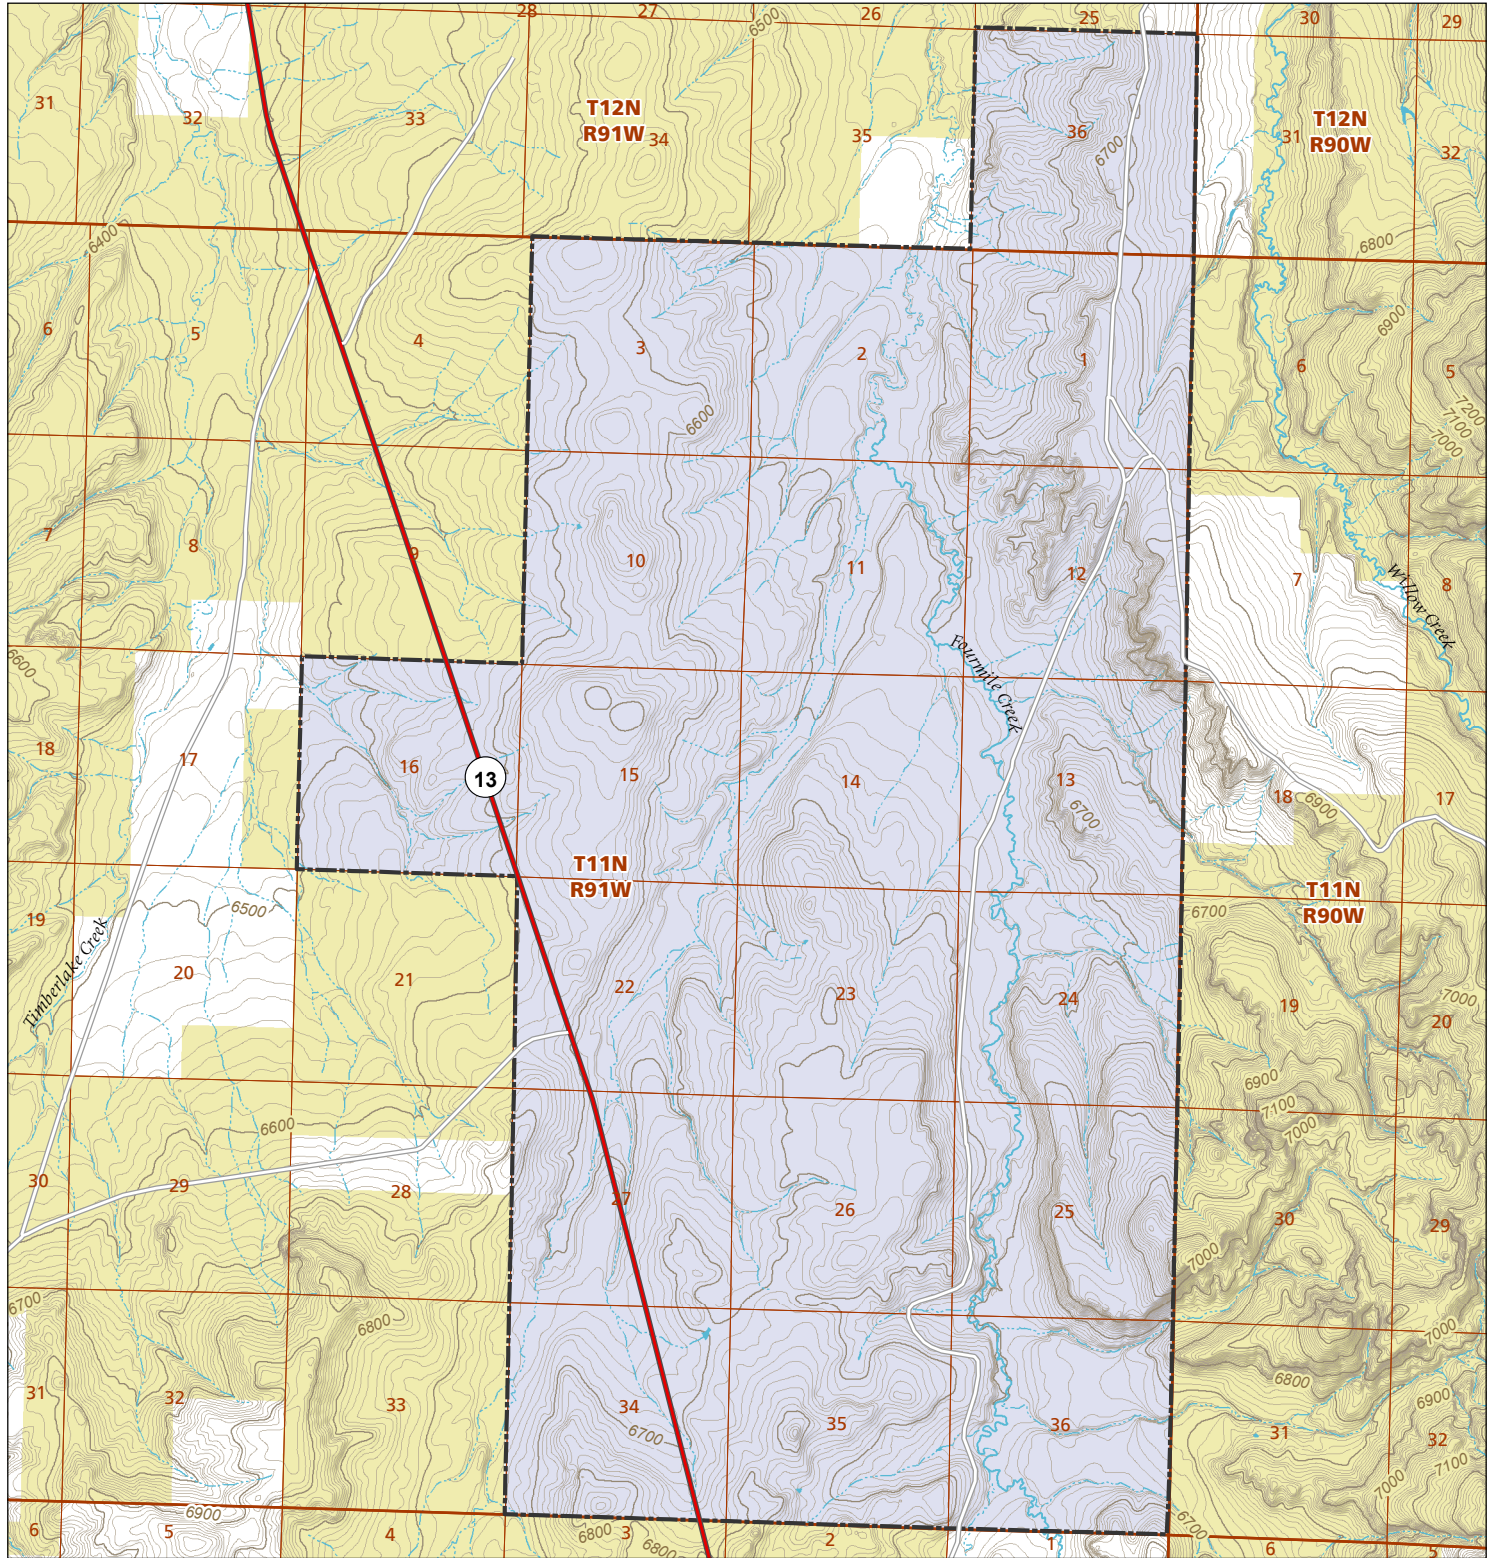

# Bakers Peak

## STL Hunting and Fishing Access Program

Please see the current Colorado State Recreation Lands brochure for listing of land use regulations and access points for this property and other SLB parcels open for wildlife related recreation. Also refer to the CPW Fishing and Hunting information brochure for current hunting and fishing regulations.

Map Updated: 9/14/2023

-  STL Boundary
-  BLM
-  Parking
-  No Public Access