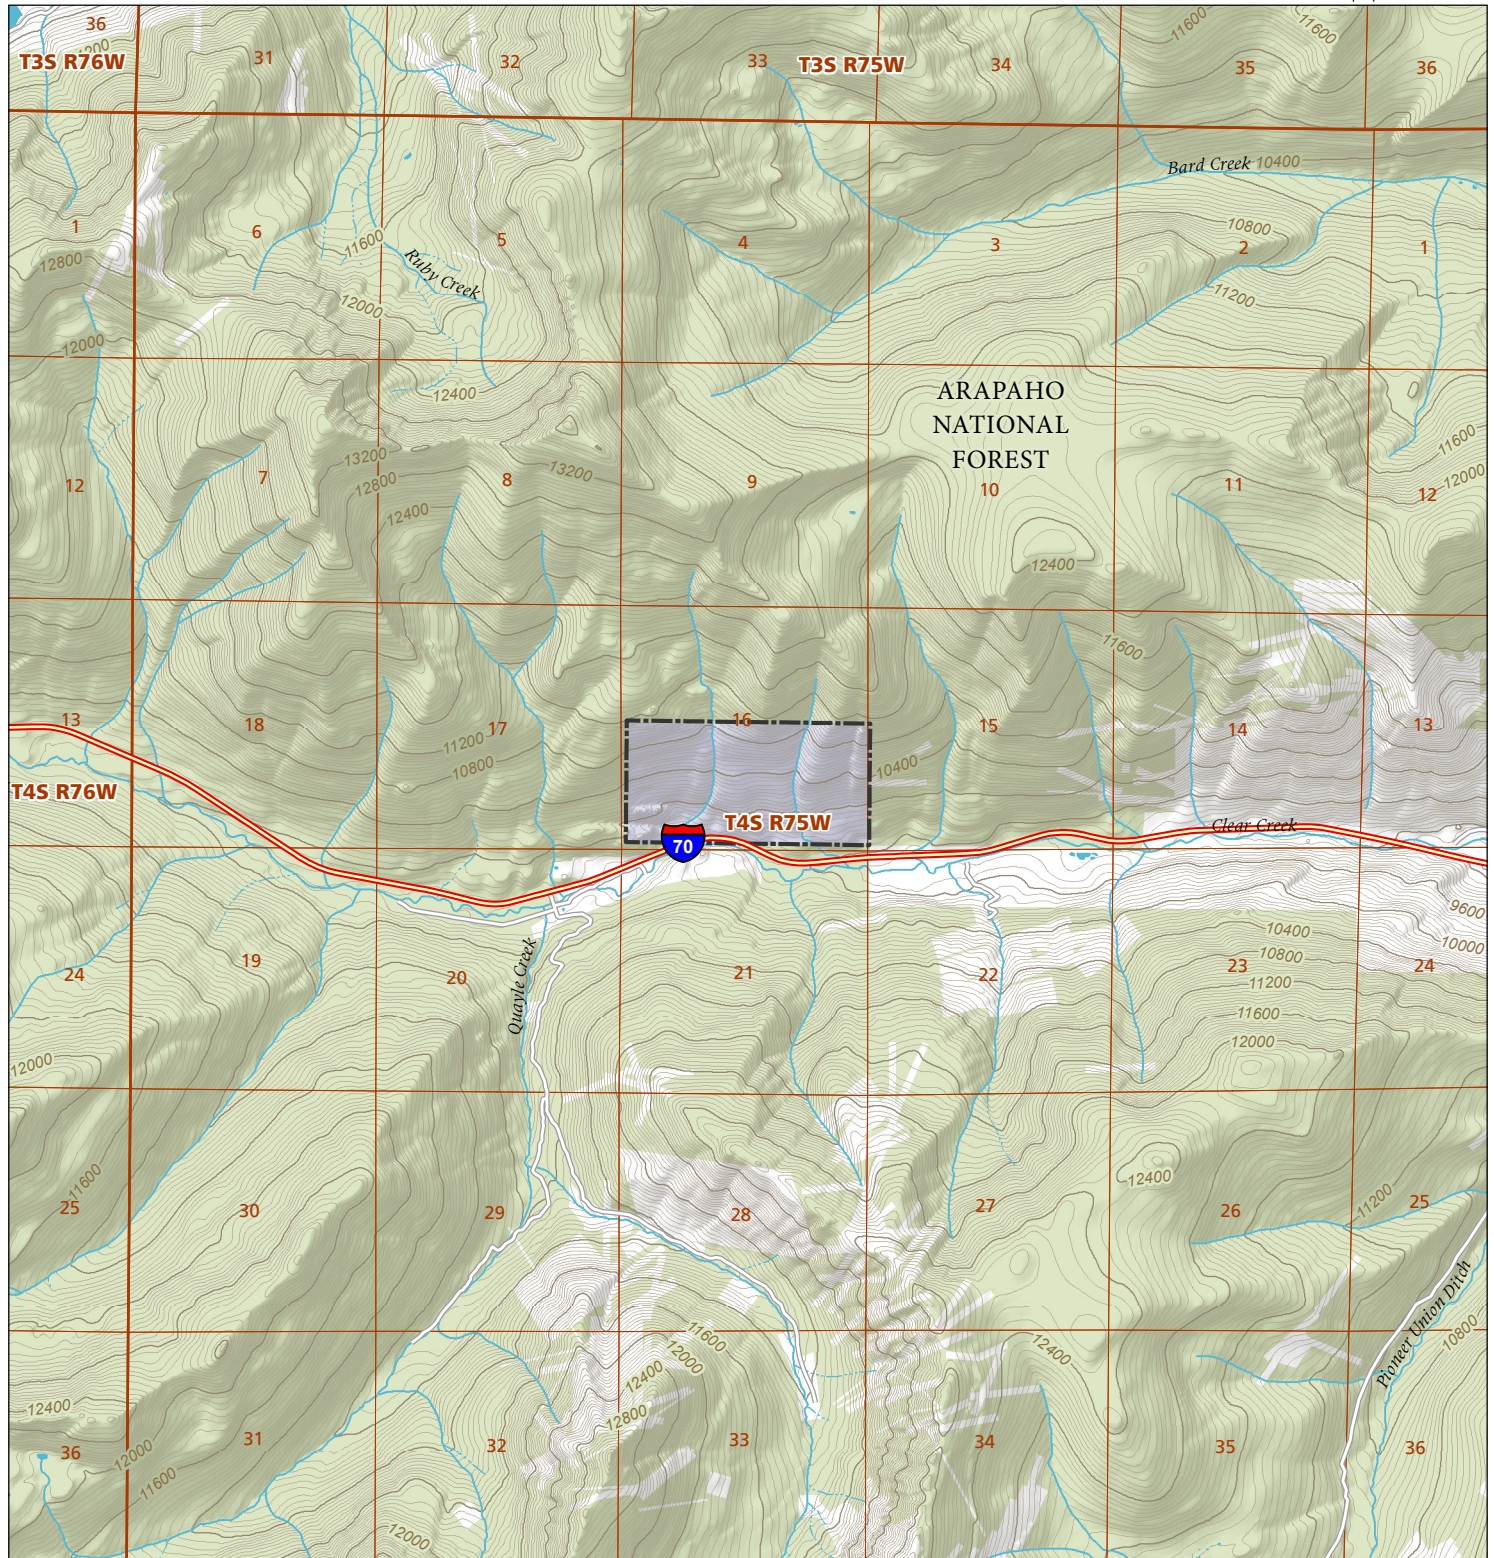

Bakerville

STL Hunting and Fishing Access Program

Please see the current Colorado State Recreation Lands brochure for listing of land use regulations and access points for this property and other SLB parcels open for wildlife related recreation. Also refer to the CPW Fishing and Hunting information brochure for current hunting and fishing regulations.

Map Updated: 7/28/2023

-  STL Boundary
-  US Forest Service
-  Private