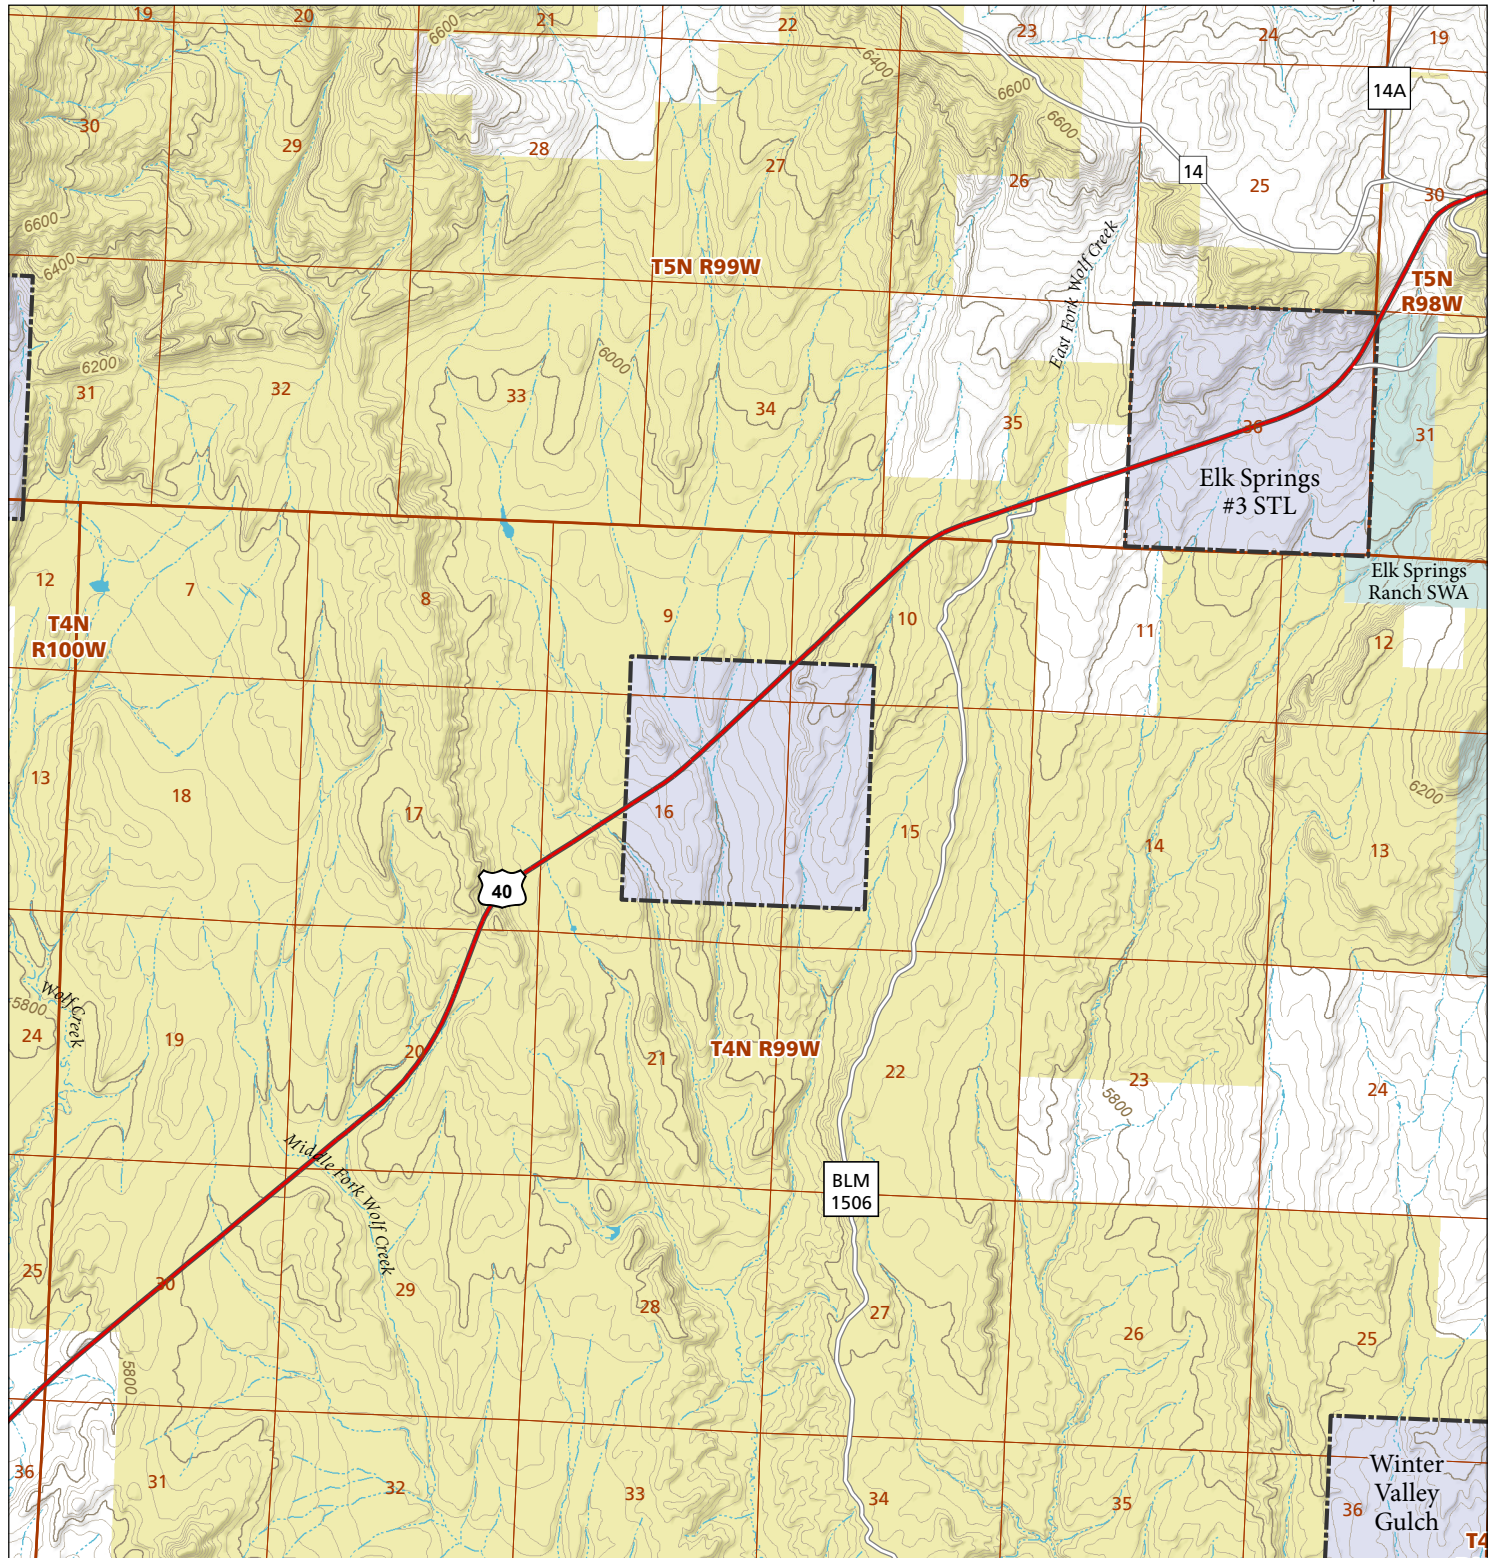

Baking Powder Ridge

STL Hunting and Fishing Access Program

Please see the current Colorado State Recreation Lands brochure for listing of land use regulations and access points for this property and other SLB parcels open for wildlife related recreation. Also refer to the CPW Fishing and Hunting information brochure for current hunting and fishing regulations.

Map Updated: 9/14/2023

-  STL Boundary
-  SWA
-  BLM
-  No Public Access