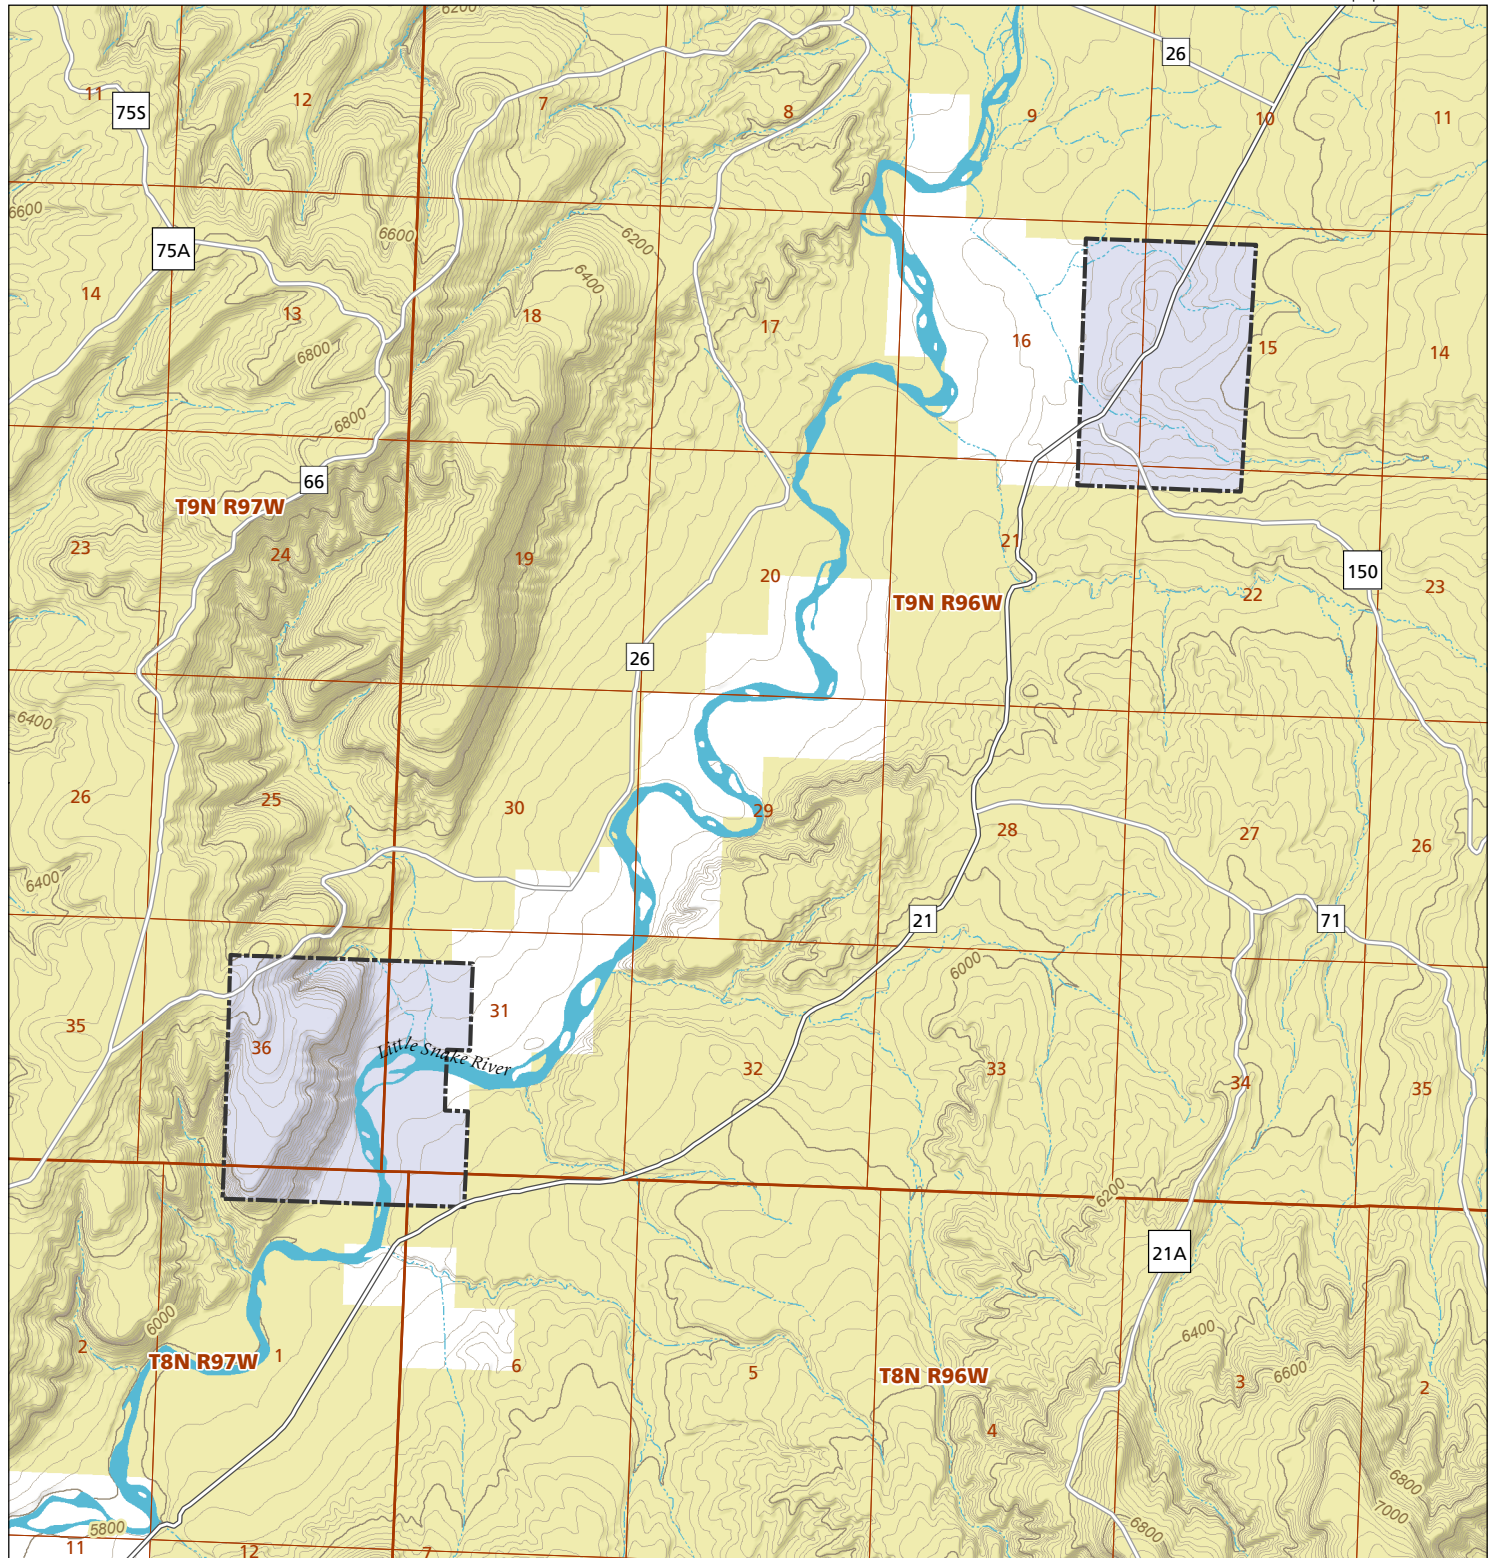

Bald Mountain (1 of 3)

STL Hunting and Fishing Access Program

Please see the current Colorado State Recreation Lands brochure for listing of land use regulations and access points for this property and other SLB parcels open for wildlife related recreation. Also refer to the CPW Fishing and Hunting information brochure for current hunting and fishing regulations.

Map Updated: 9/20/2023

-  STL Boundary
-  BLM
-  No Public Access