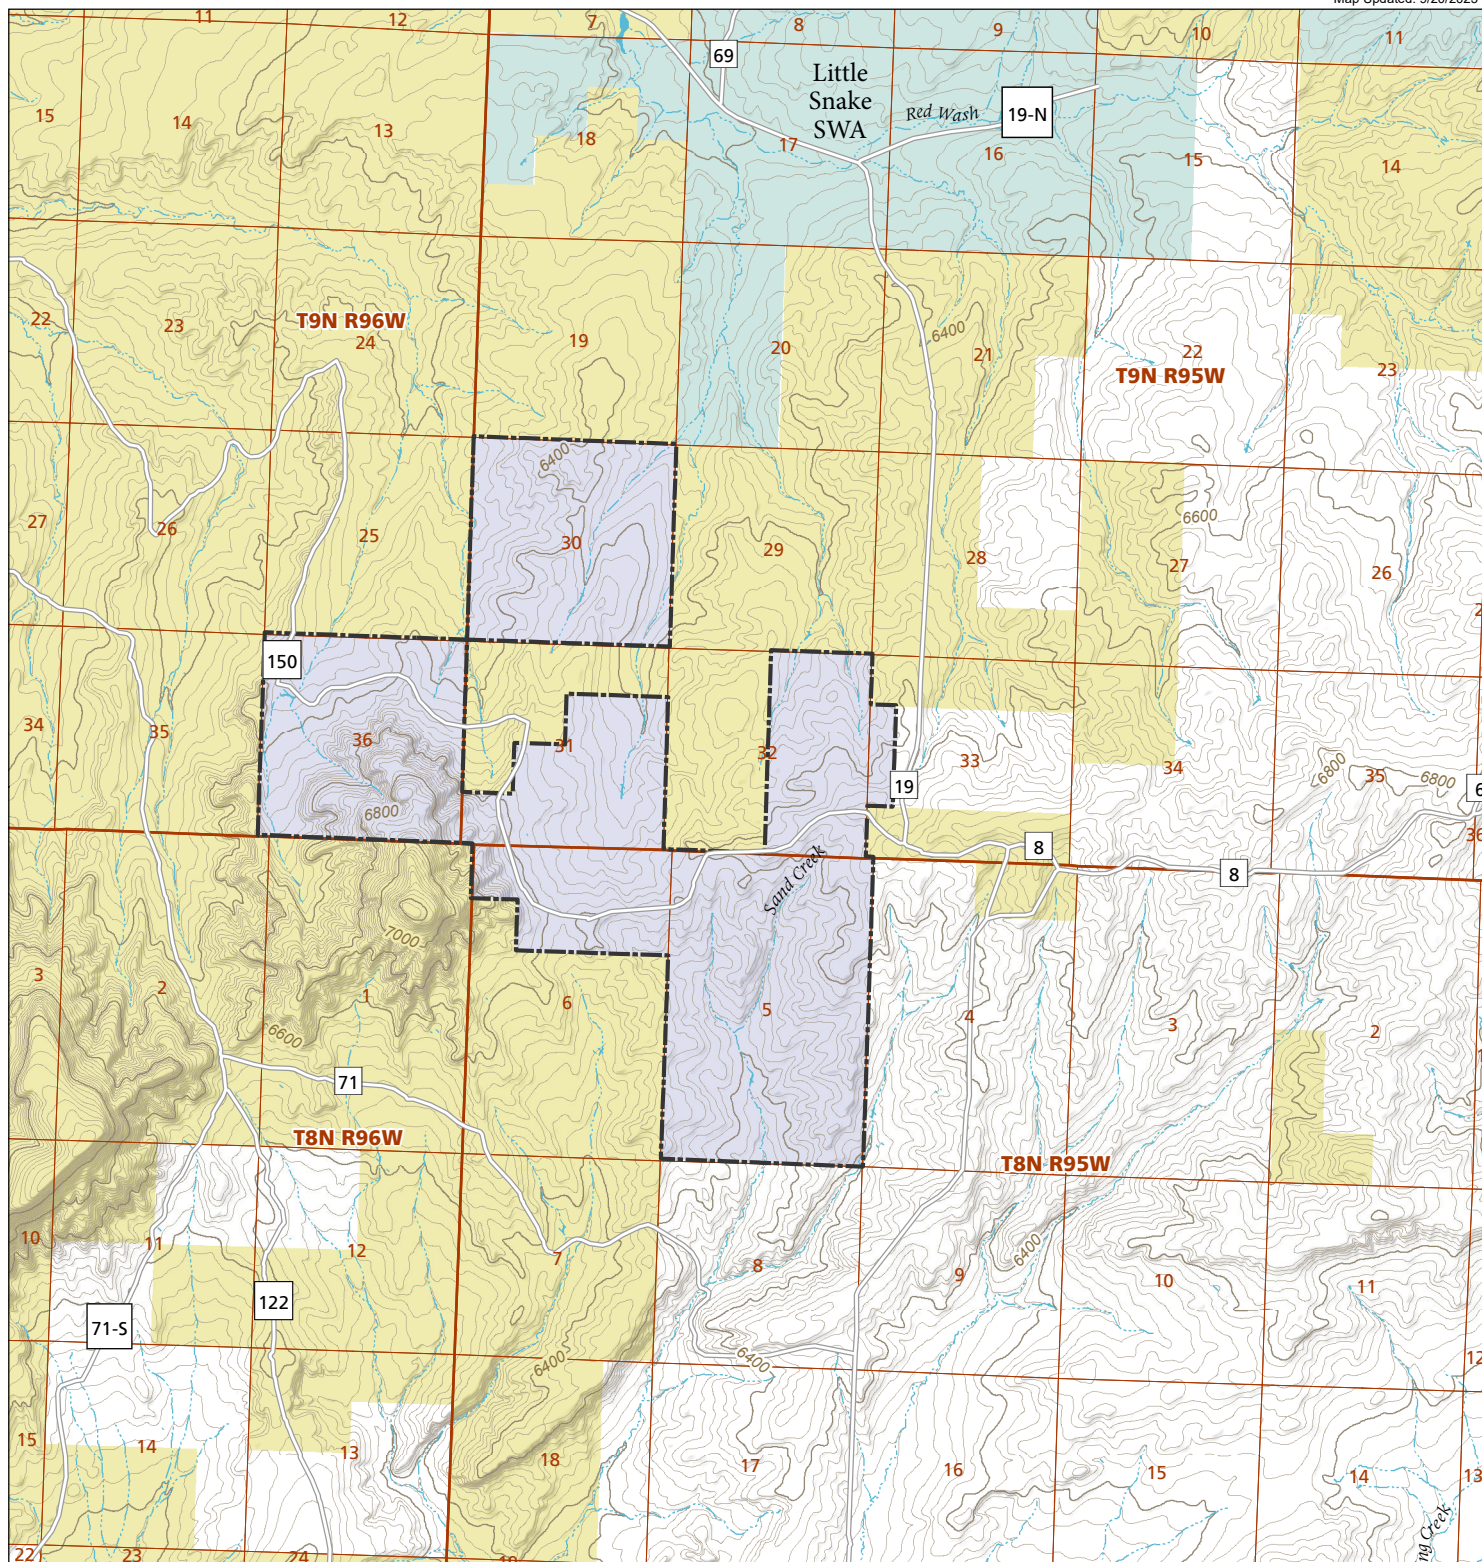

Bald Mountain (2 of 3)

STL Hunting and Fishing Access Program

Please see the current Colorado State Recreation Lands brochure for listing of land use regulations and access points for this property and other SLB parcels open for wildlife related recreation. Also refer to the CPW Fishing and Hunting information brochure for current hunting and fishing regulations.

Map Updated: 9/20/2023

-  STL Boundary
-  No Public Access
-  SWA
-  BLM