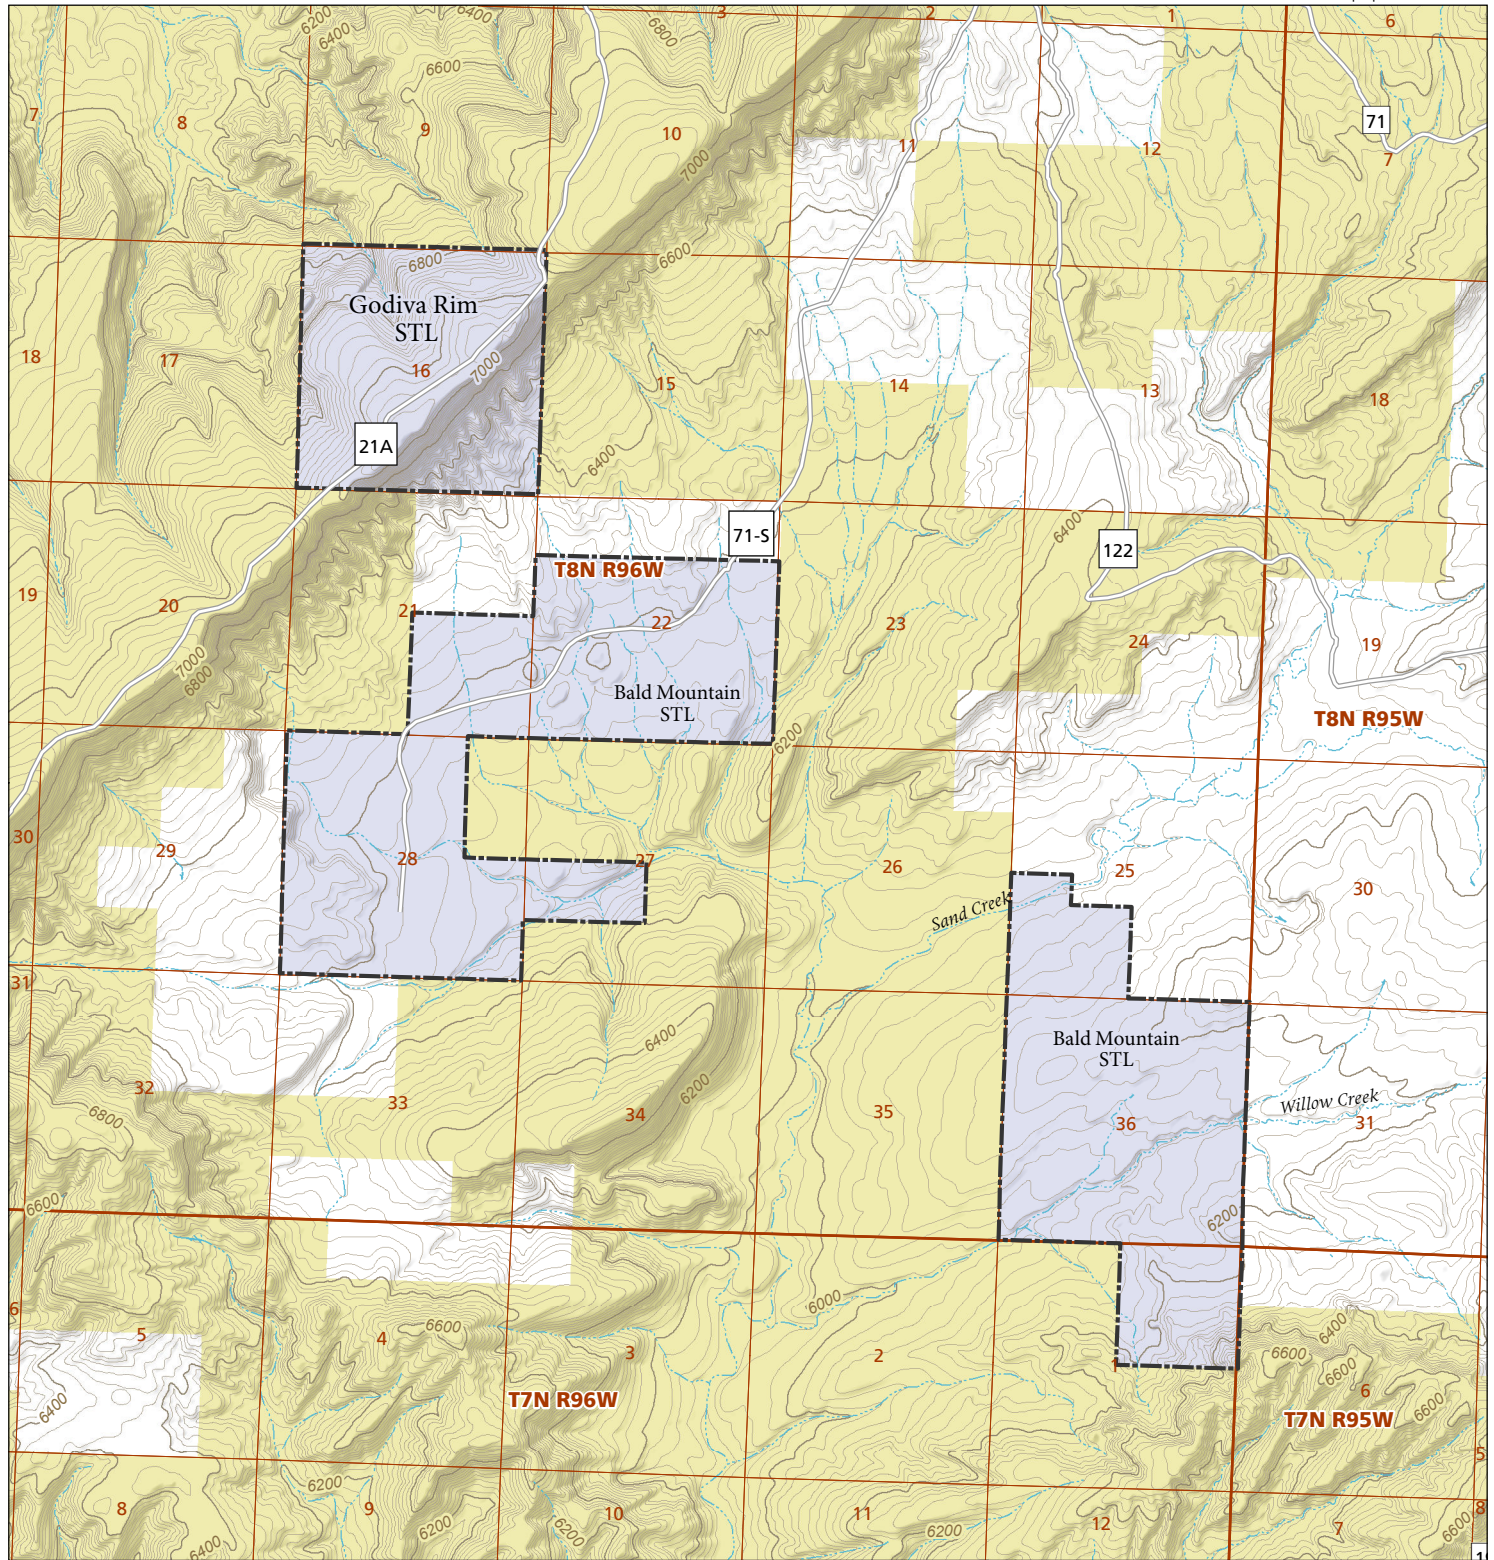

Bald Mountain (3 of 3)

STL Hunting and Fishing Access Program

Please see the current Colorado State Recreation Lands brochure for listing of land use regulations and access points for this property and other SLB parcels open for wildlife related recreation. Also refer to the CPW Fishing and Hunting information brochure for current hunting and fishing regulations.

Map Updated: 9/20/2023

-  STL Boundary
-  BLM
-  No Public Access