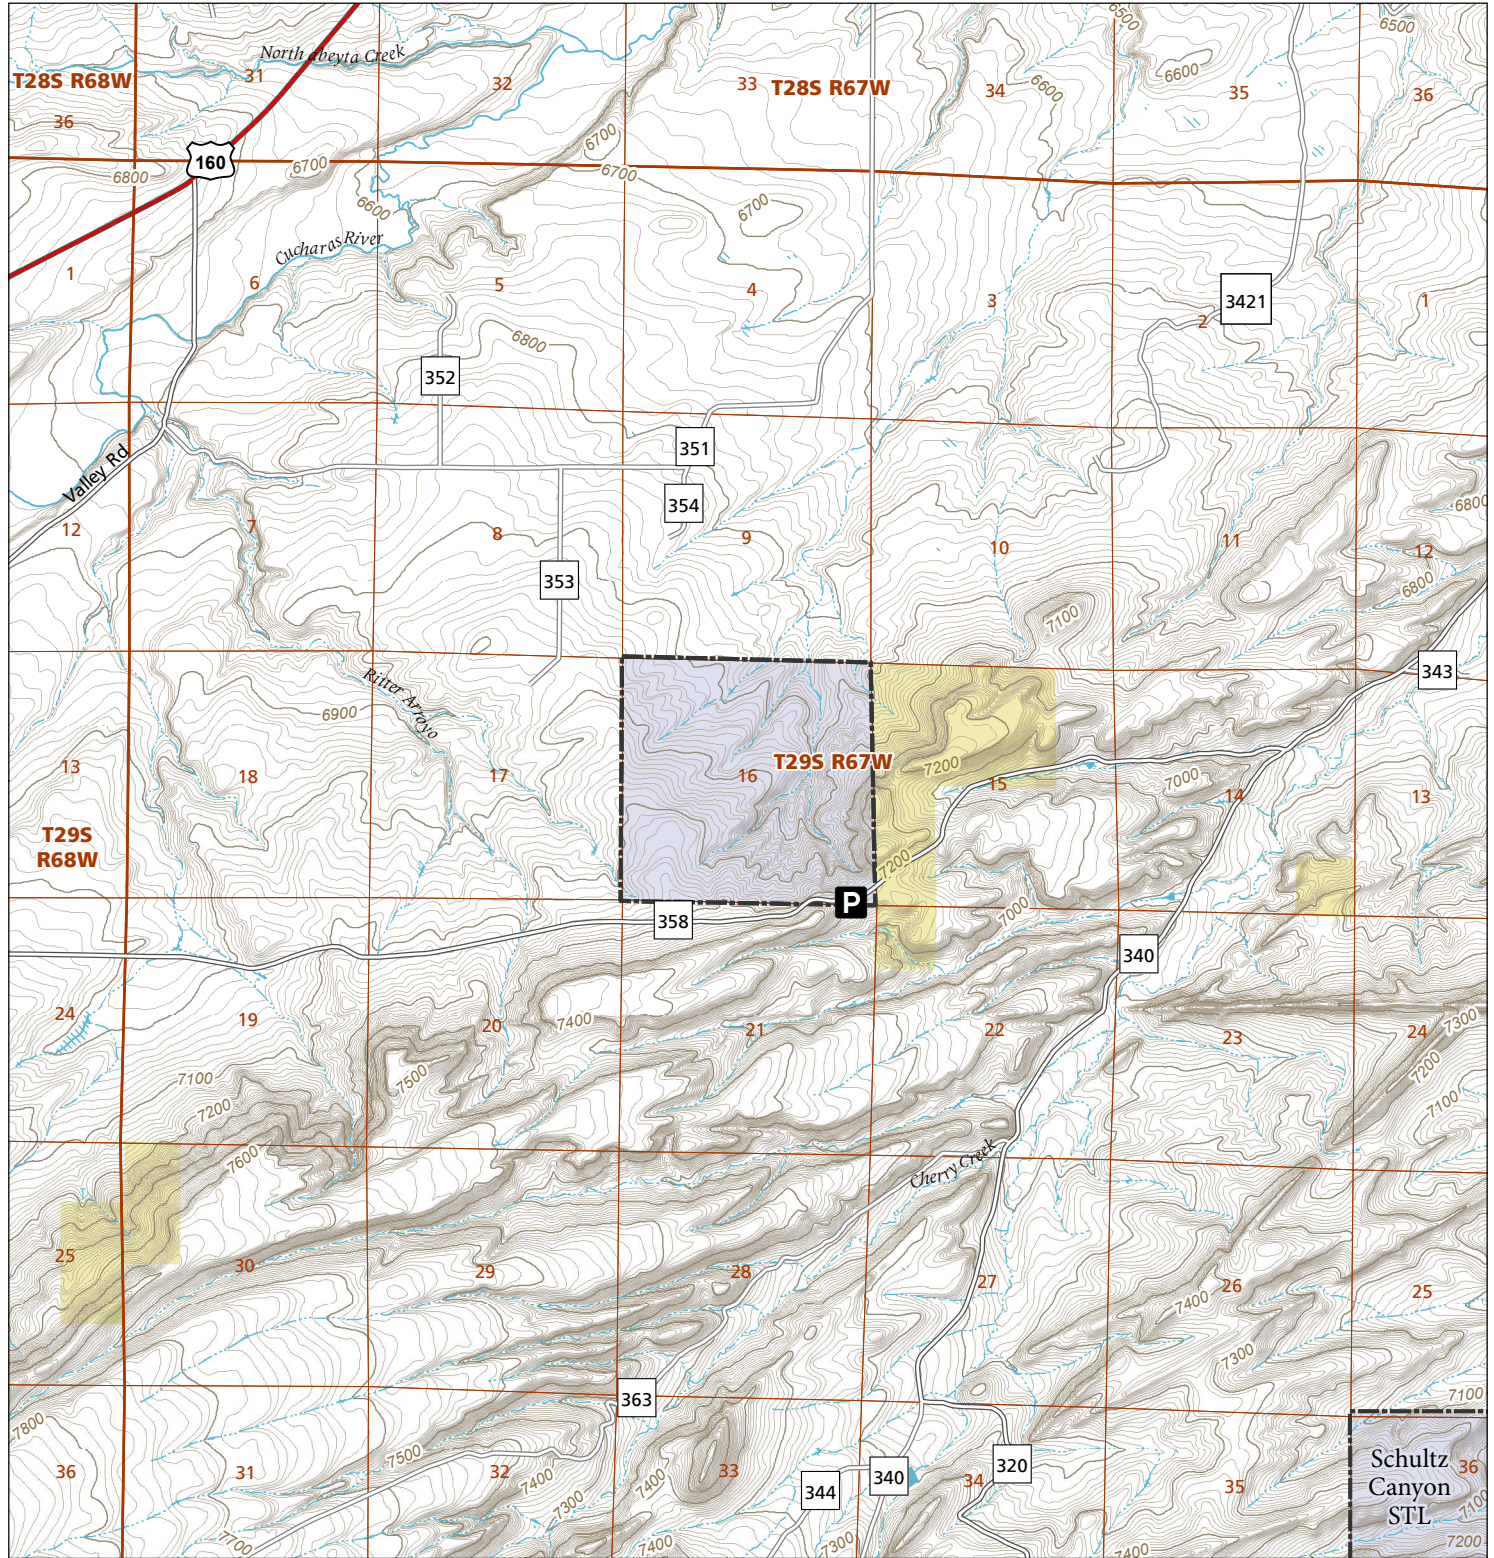

Bear Creek

STL Hunting and Fishing Access Program

Please see the current Colorado State Recreation Lands brochure for listing of land use regulations and access points for this property and other SLB parcels open for wildlife related recreation. Also refer to the CPW Fishing and Hunting information brochure for current hunting and fishing regulations.

Map Updated: 8/18/2023

- STL Boundary
- BLM
- P Parking
- No Public Access