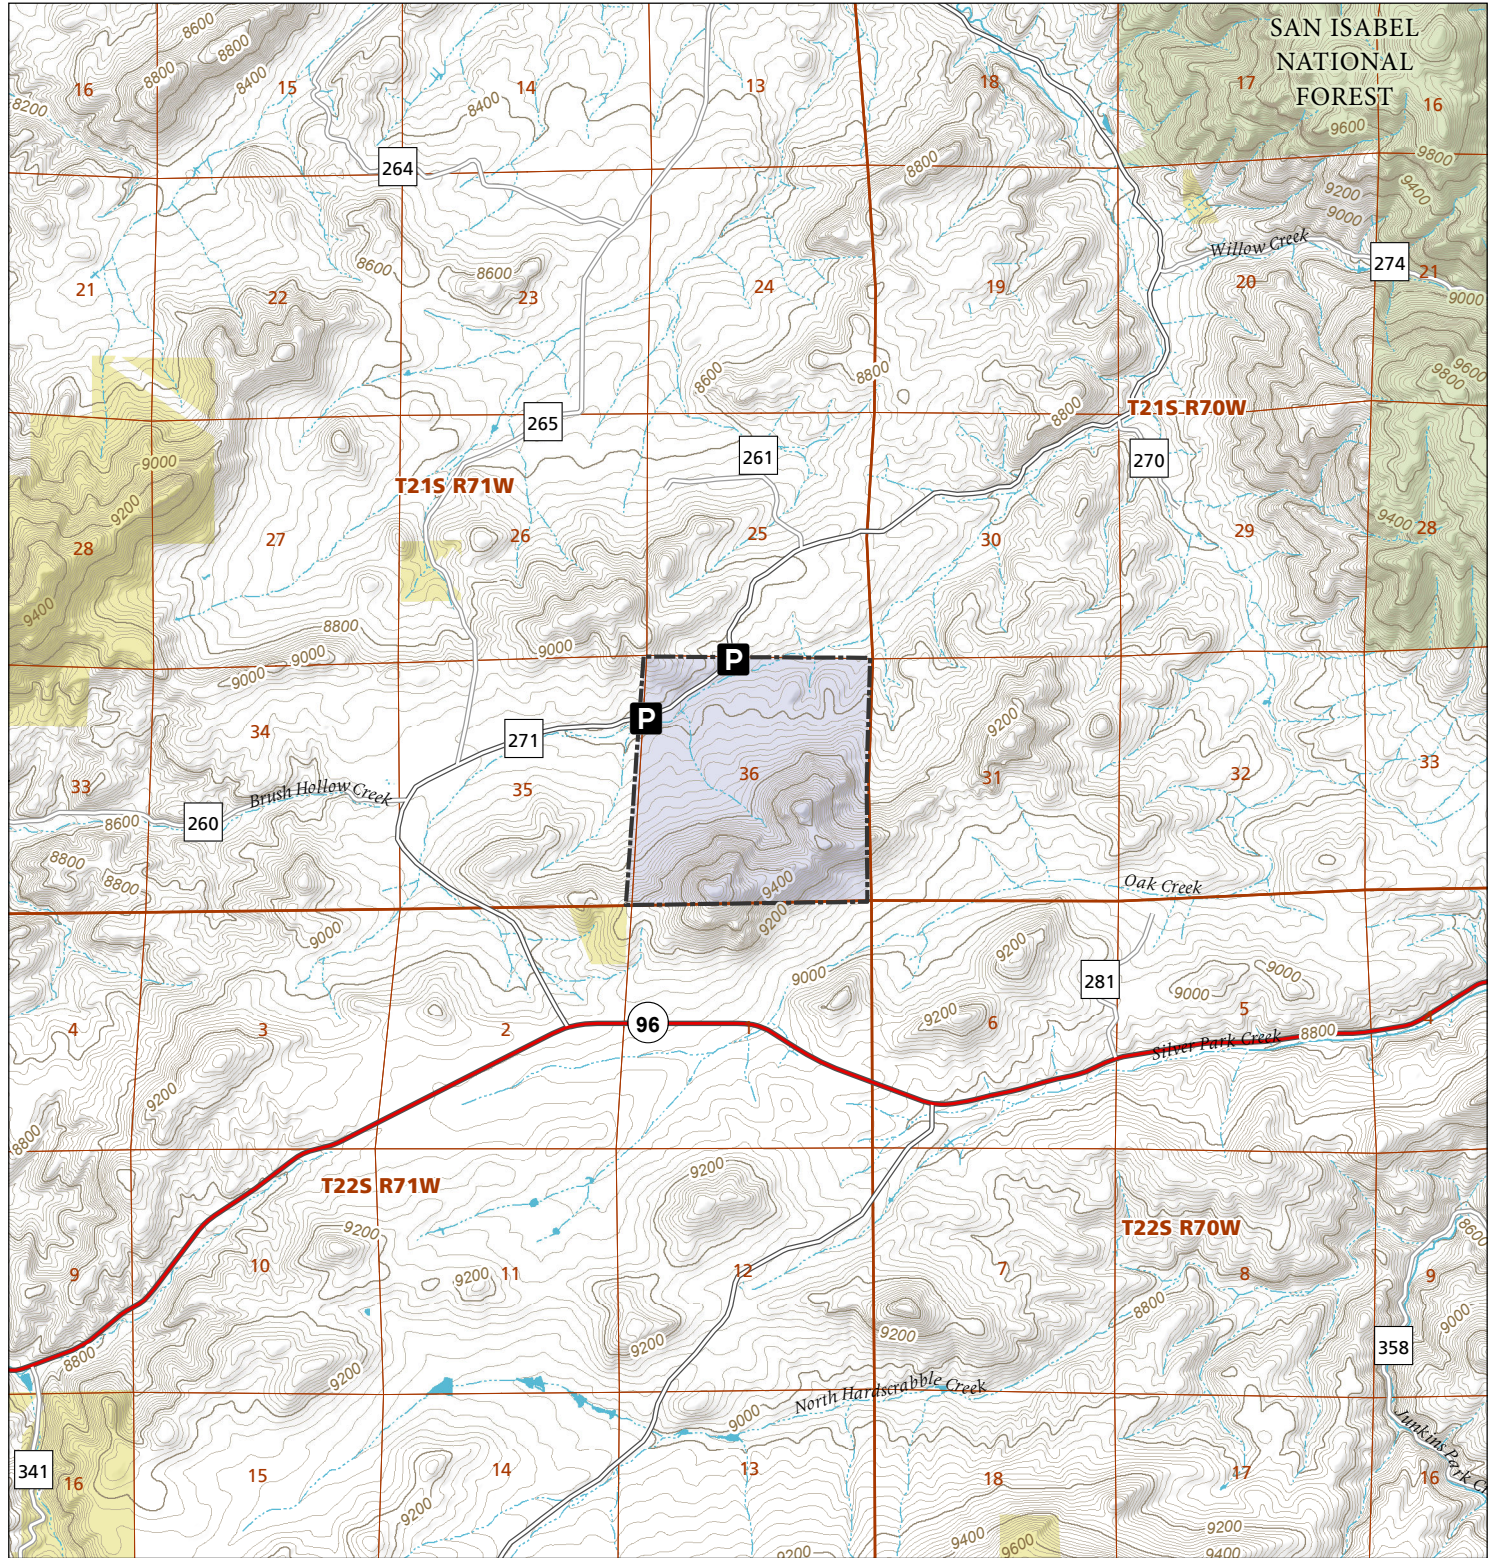

Bear Gulch

STL Hunting and Fishing Access Program

Please see the current Colorado State Recreation Lands brochure for listing of land use regulations and access points for this property and other SLB parcels open for wildlife related recreation. Also refer to the CPW Fishing and Hunting information brochure for current hunting and fishing regulations.

Map Updated: 8/29/2023

-  STL Boundary
-  Parking
-  BLM
-  US Forest Service
-  No Public Access