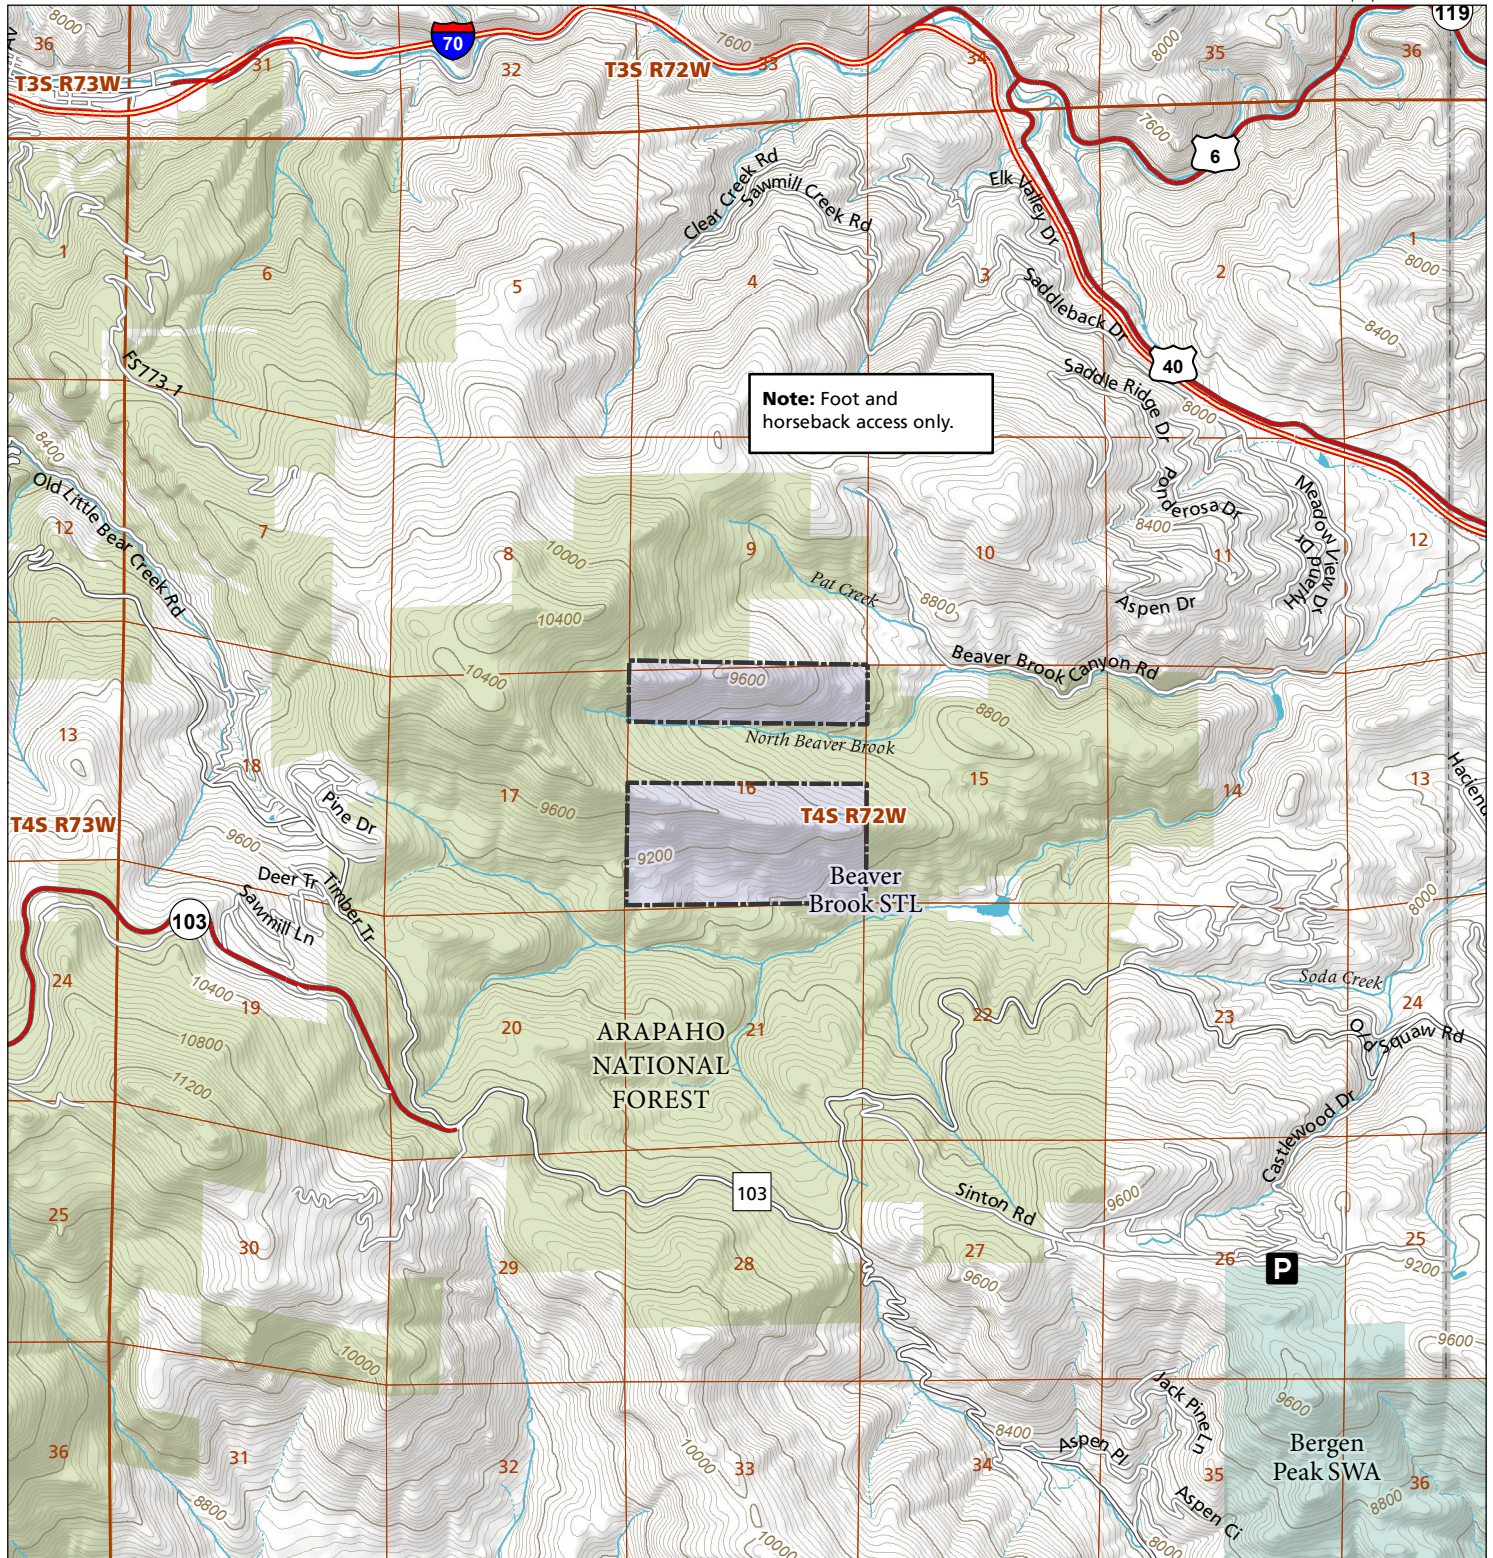

Beaver Brook

STL Hunting and Fishing Access Program

Please see the current Colorado State Recreation Lands brochure for listing of land use regulations and access points for this property and other SLB parcels open for wildlife related recreation. Also refer to the CPW Fishing and Hunting information brochure for current hunting and fishing regulations.

Map Updated: 7/26/2023

-  STL Boundary
-  SWA
-  BLM
-  US Forest Service
-  State Park
-  No Public Access