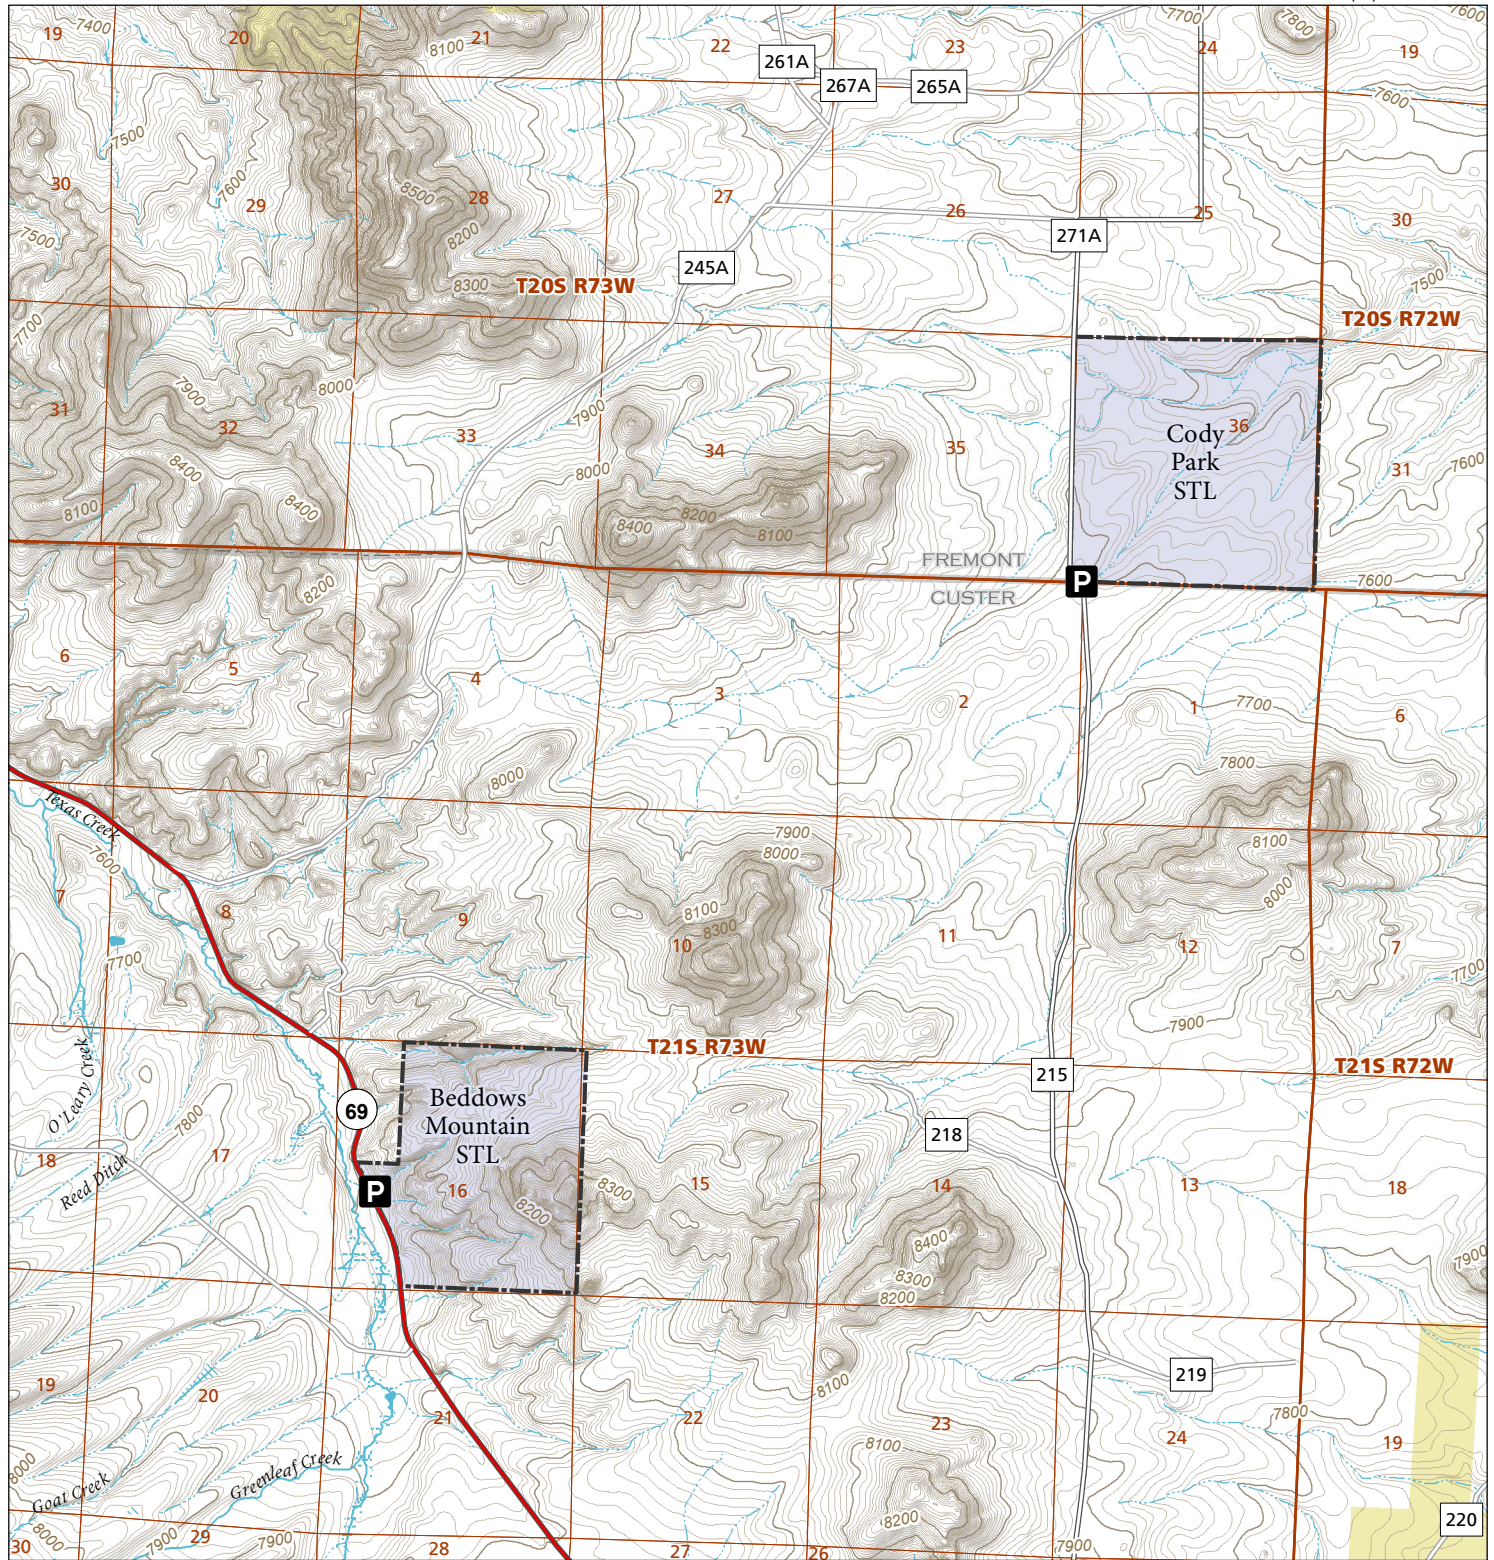

Beddows Mountain

STL Hunting and Fishing Access Program

Please see the current Colorado State Recreation Lands brochure for listing of land use regulations and access points for this property and other SLB parcels open for wildlife related recreation. Also refer to the CPW Fishing and Hunting information brochure for current hunting and fishing

Map Updated: 8/18/2023

-  STL Boundary
-  BLM
-  Parking
-  No Public Access