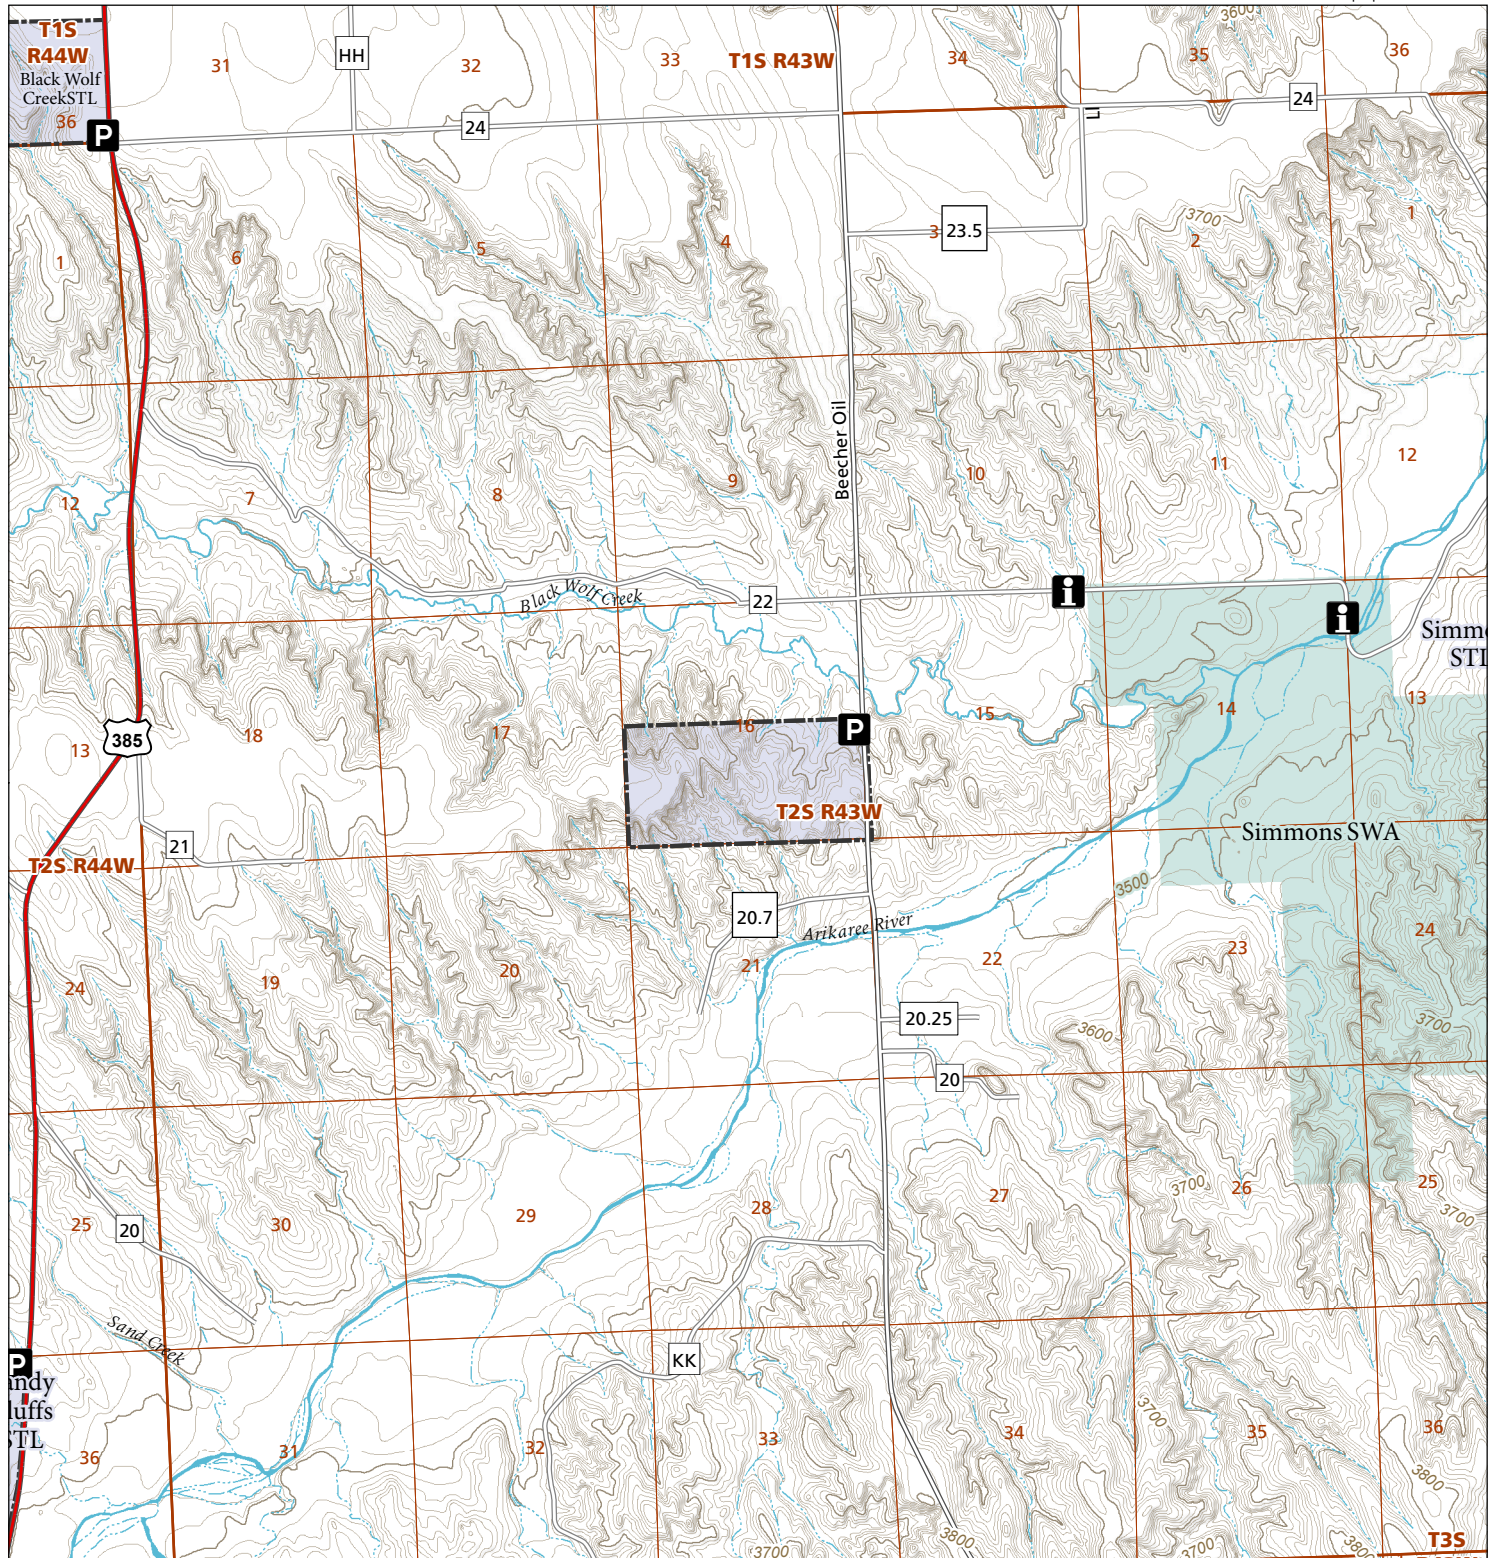

Beecher Island

STL Hunting and Fishing Access Program

Please see the current Colorado State Recreation Lands brochure for listing of land use regulations and access points for this property and other SLB parcels open for wildlife related recreation. Also refer to the CPW Fishing and Hunting information brochure for current hunting and fishing regulations.

Map Updated: 7/28/2023

-  STL Boundary
-  SWA
-  Parking
-  No Public Access