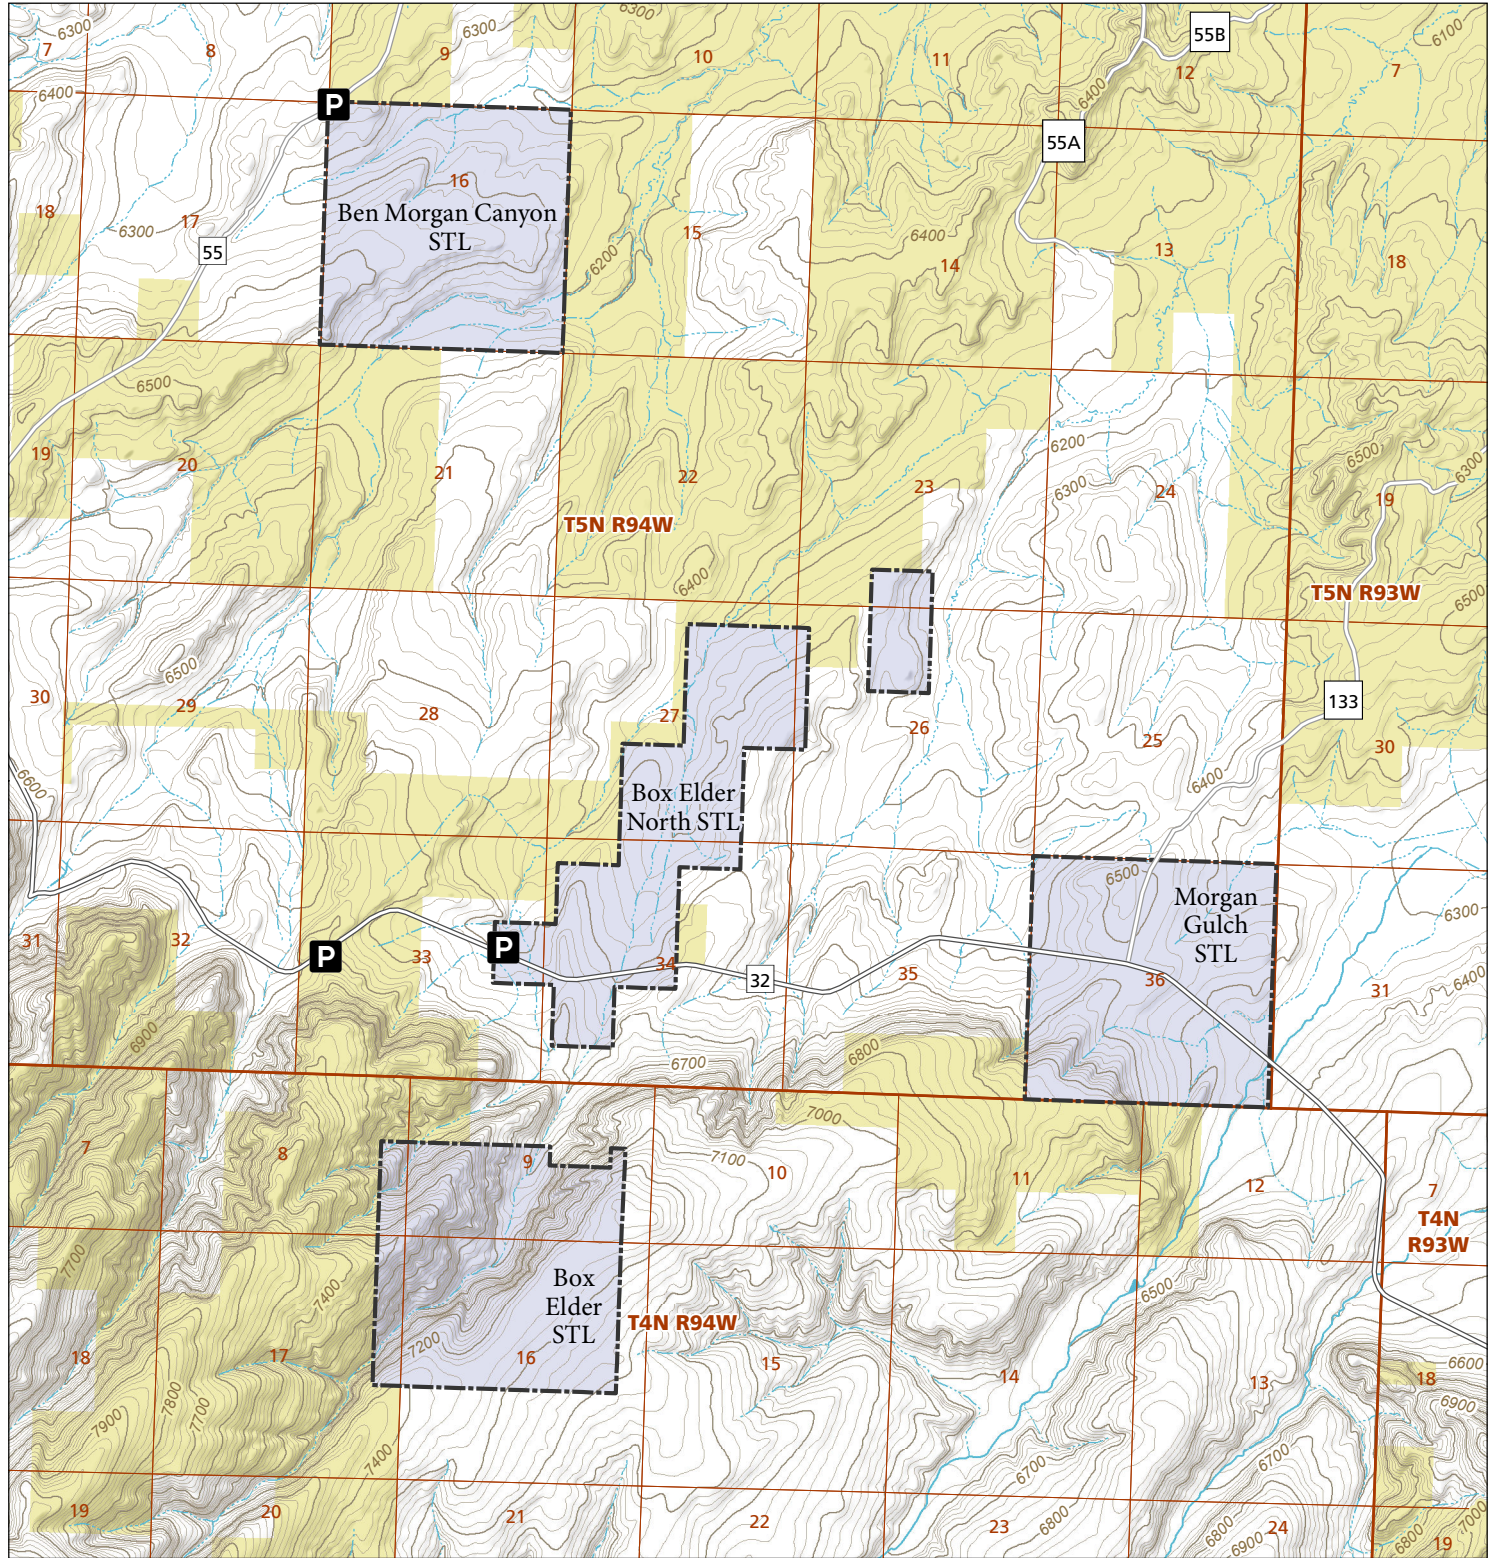

Ben Morgan Canyon, Box Elder & Morgan Gulch STL Hunting and Fishing Access Program

Please see the current Colorado State Recreation Lands brochure for listing of land use regulations and access points for this property and other SLB parcels open for wildlife related recreation. Also refer to the CPW Fishing and Hunting information brochure for current hunting and fishing regulations.

Map Updated: 9/14/2023

-  STL Boundary
-  BLM
-  Parking
-  No Public Access