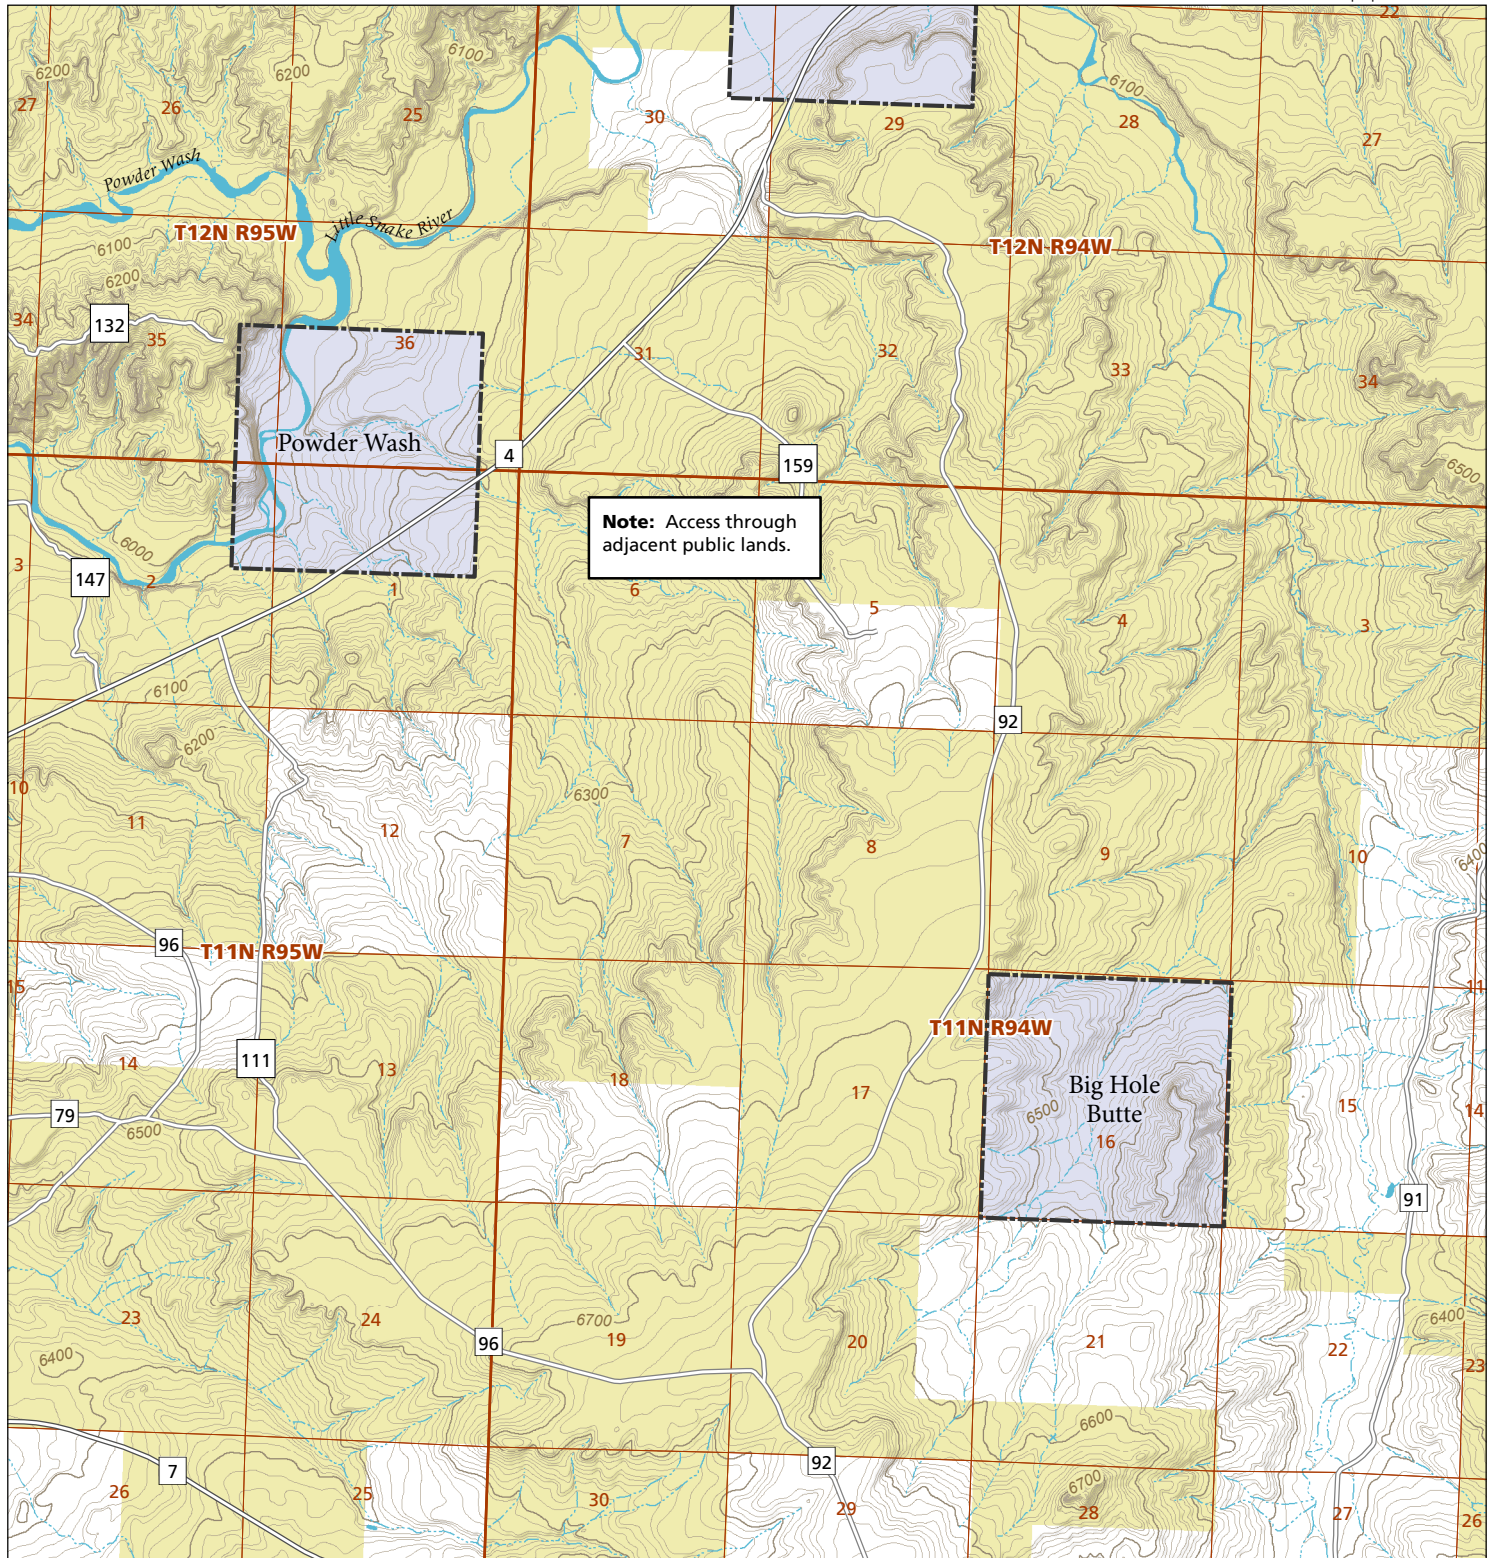

Big Hole Butte & Powder Wash

STL Hunting and Fishing Access Program

Please see the current Colorado State Recreation Lands brochure for listing of land use regulations and access points for this property and other SLB parcels open for wildlife related recreation. Also refer to the CPW Fishing and Hunting information brochure for current hunting and fishing regulations.

Map Updated: 9/14/2023

-  STL Boundary
-  BLM
-  Parking
-  No Public Access