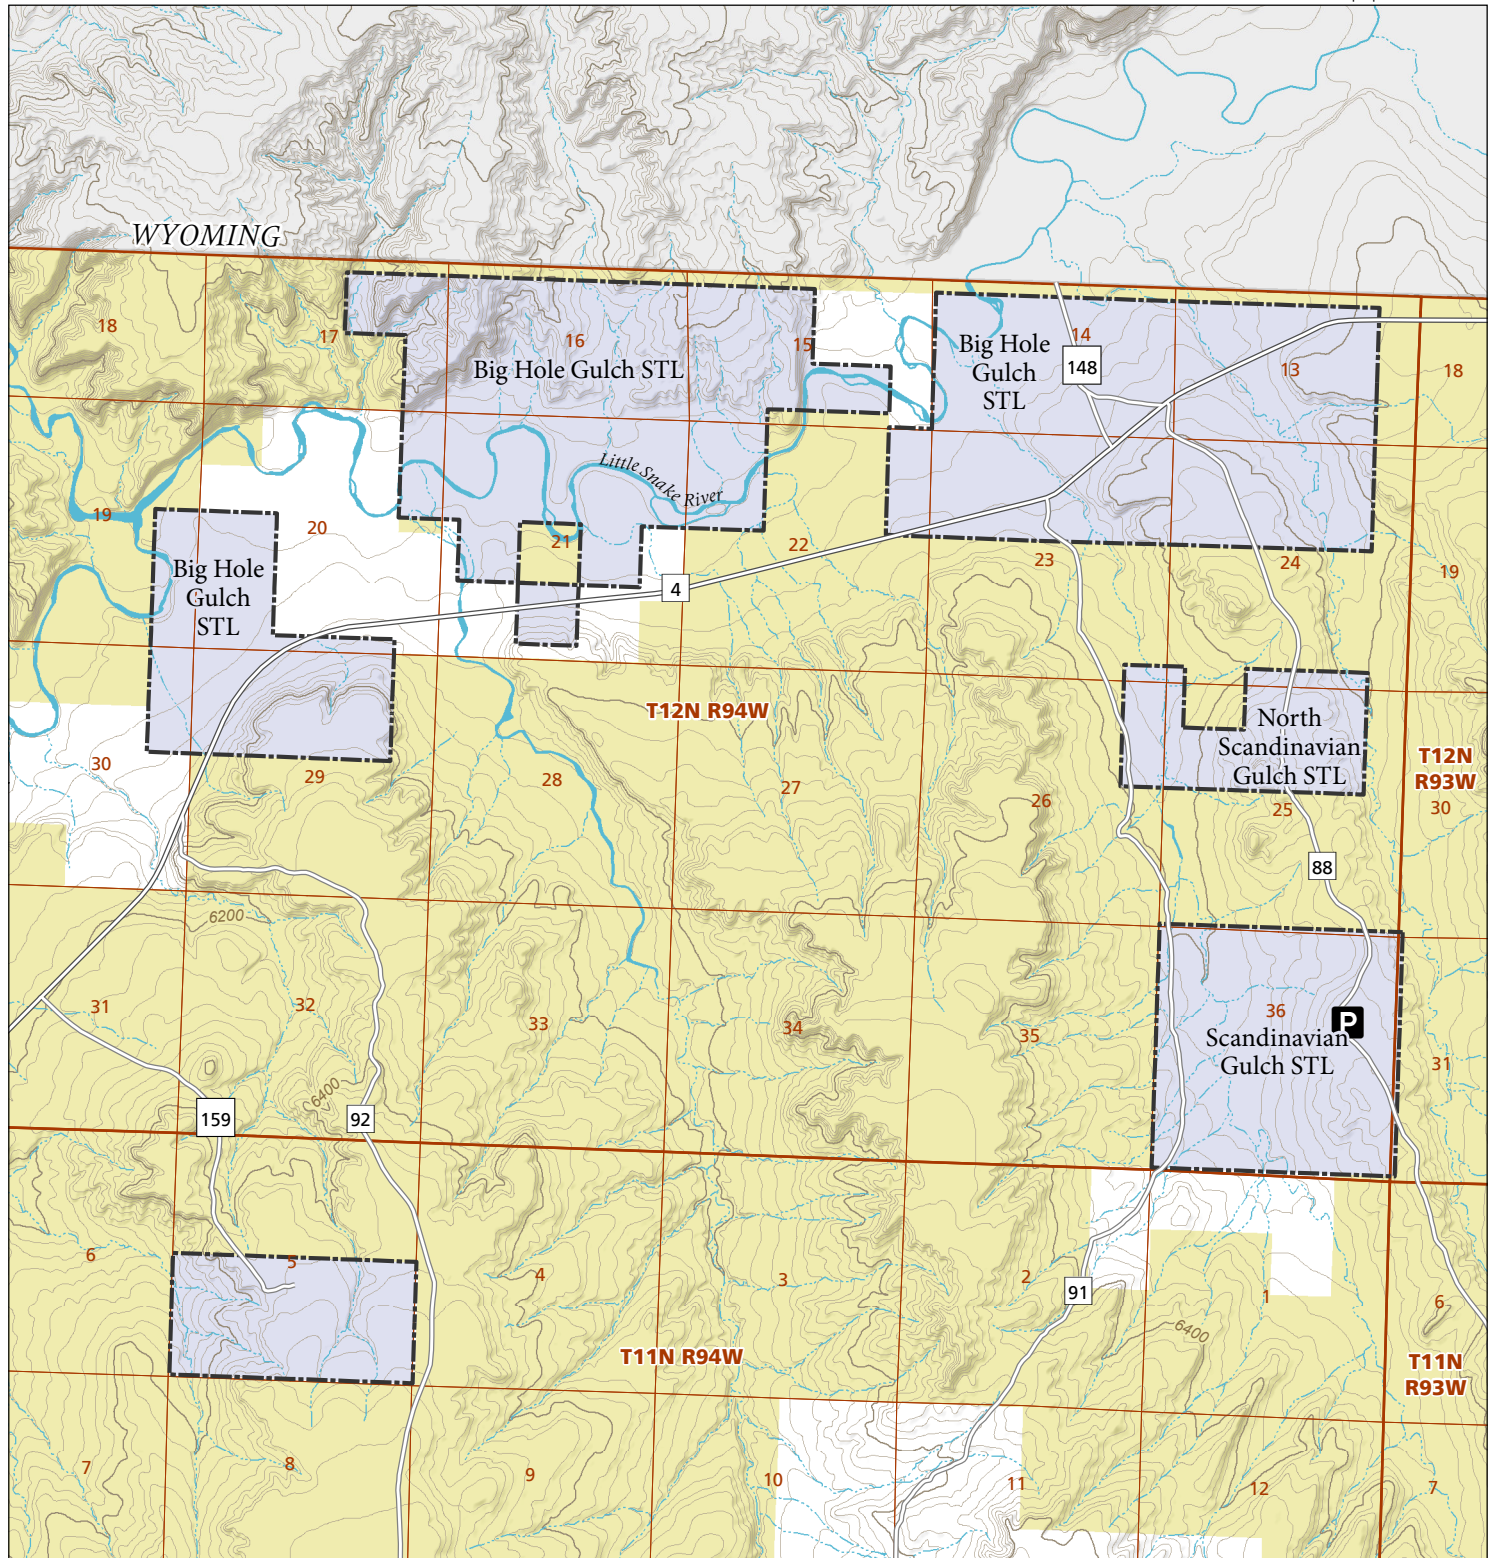

# Big Hole Gulch & Scandinavian Gulch

## STL Hunting and Fishing Access Program

Please see the current Colorado State Recreation Lands brochure for listing of land use regulations and access points for this property and other SLB parcels open for wildlife related recreation. Also refer to the CPW Fishing and Hunting information brochure for current hunting and fishing regulations.

Map Updated: 9/19/2023

- STL Boundary
- BLM
- Parking
- No Public Access