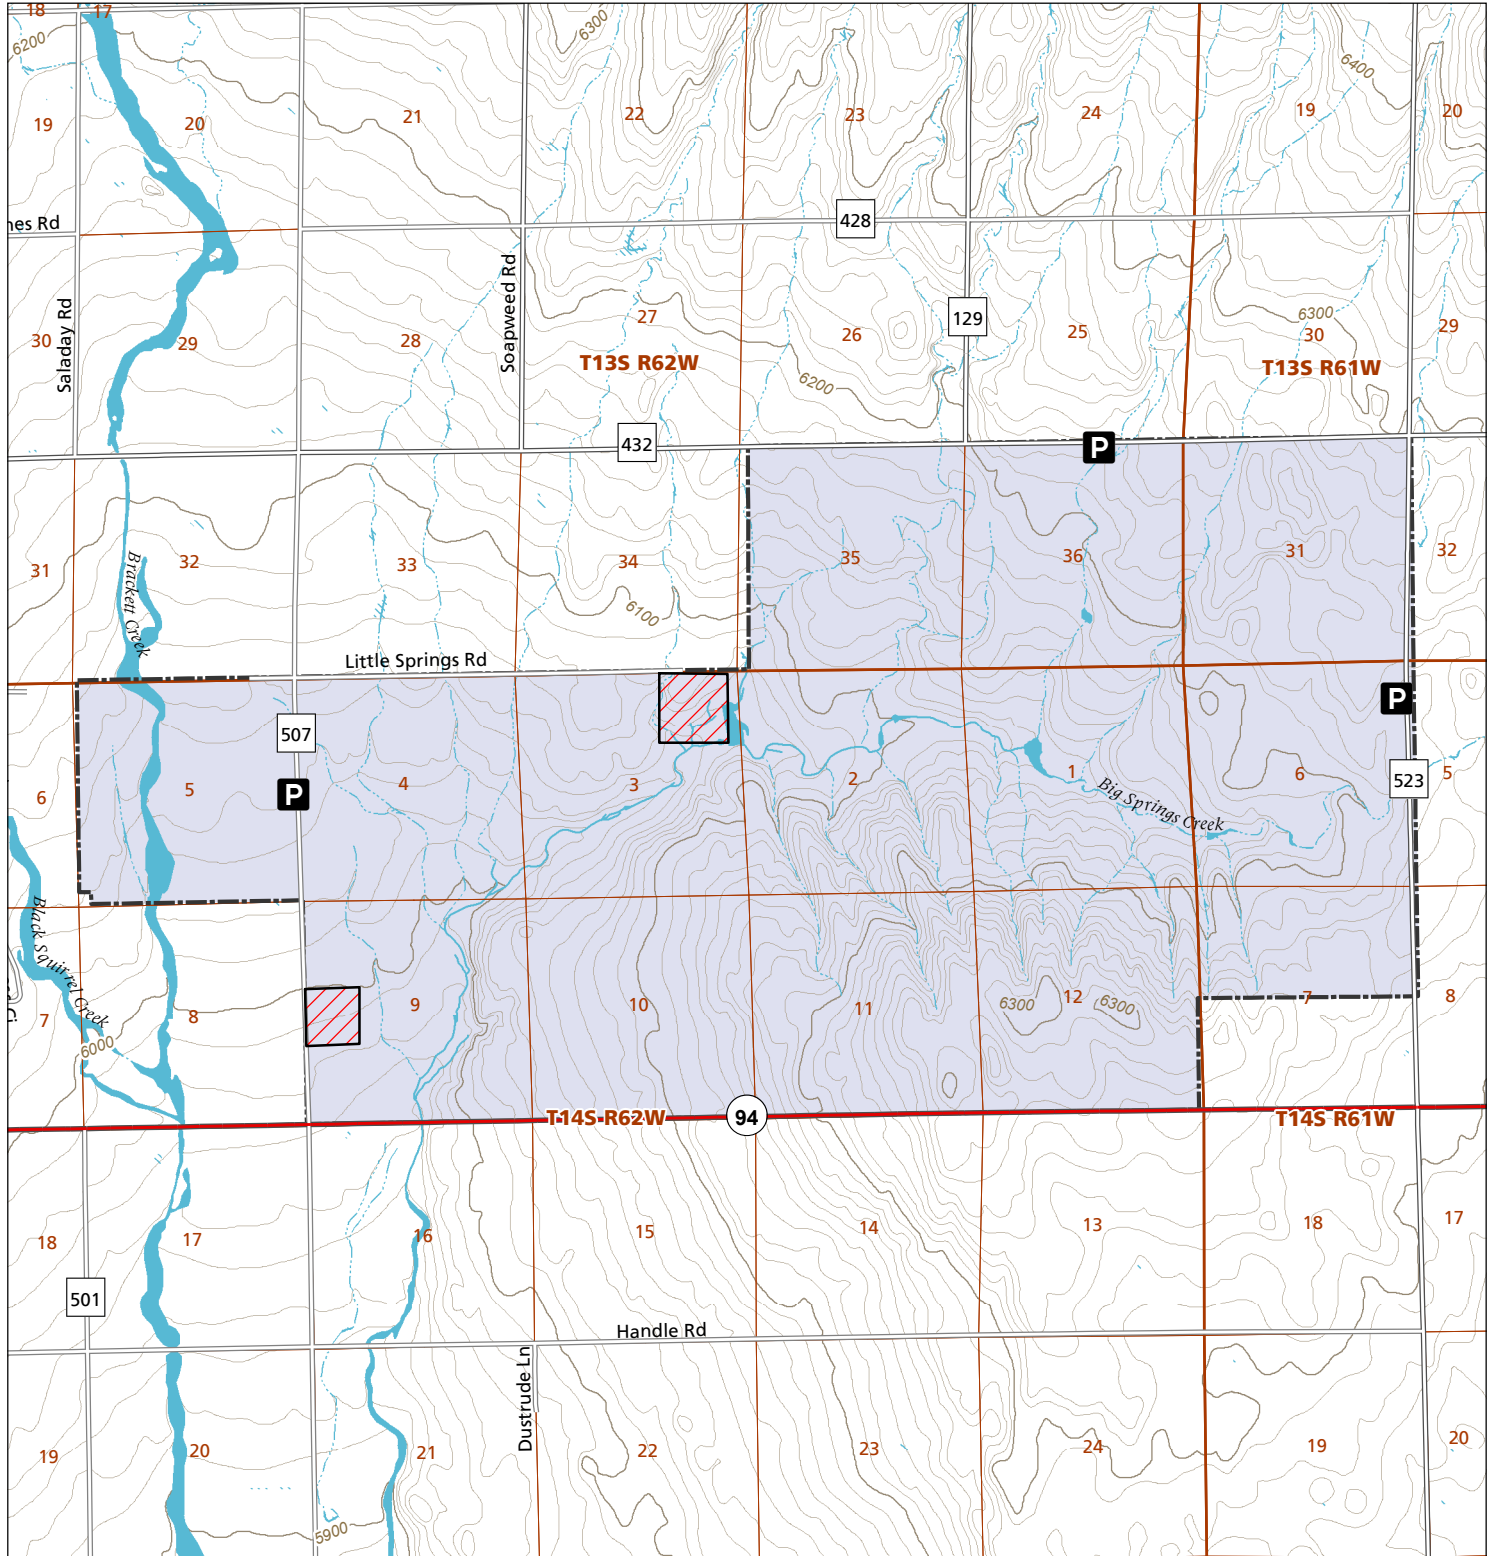

# Big Springs

## STL Hunting and Fishing Access Program

Please see the current Colorado State Recreation Lands brochure for listing of land use regulations and access points for this property and other SLB parcels open for wildlife related recreation. Also refer to the CPW Fishing and Hunting information brochure for current hunting and fishing regulations.

Map Updated: 8/14/2023

-  STL Boundary
-  No Public Access
-  Safety Zone
-  Parking