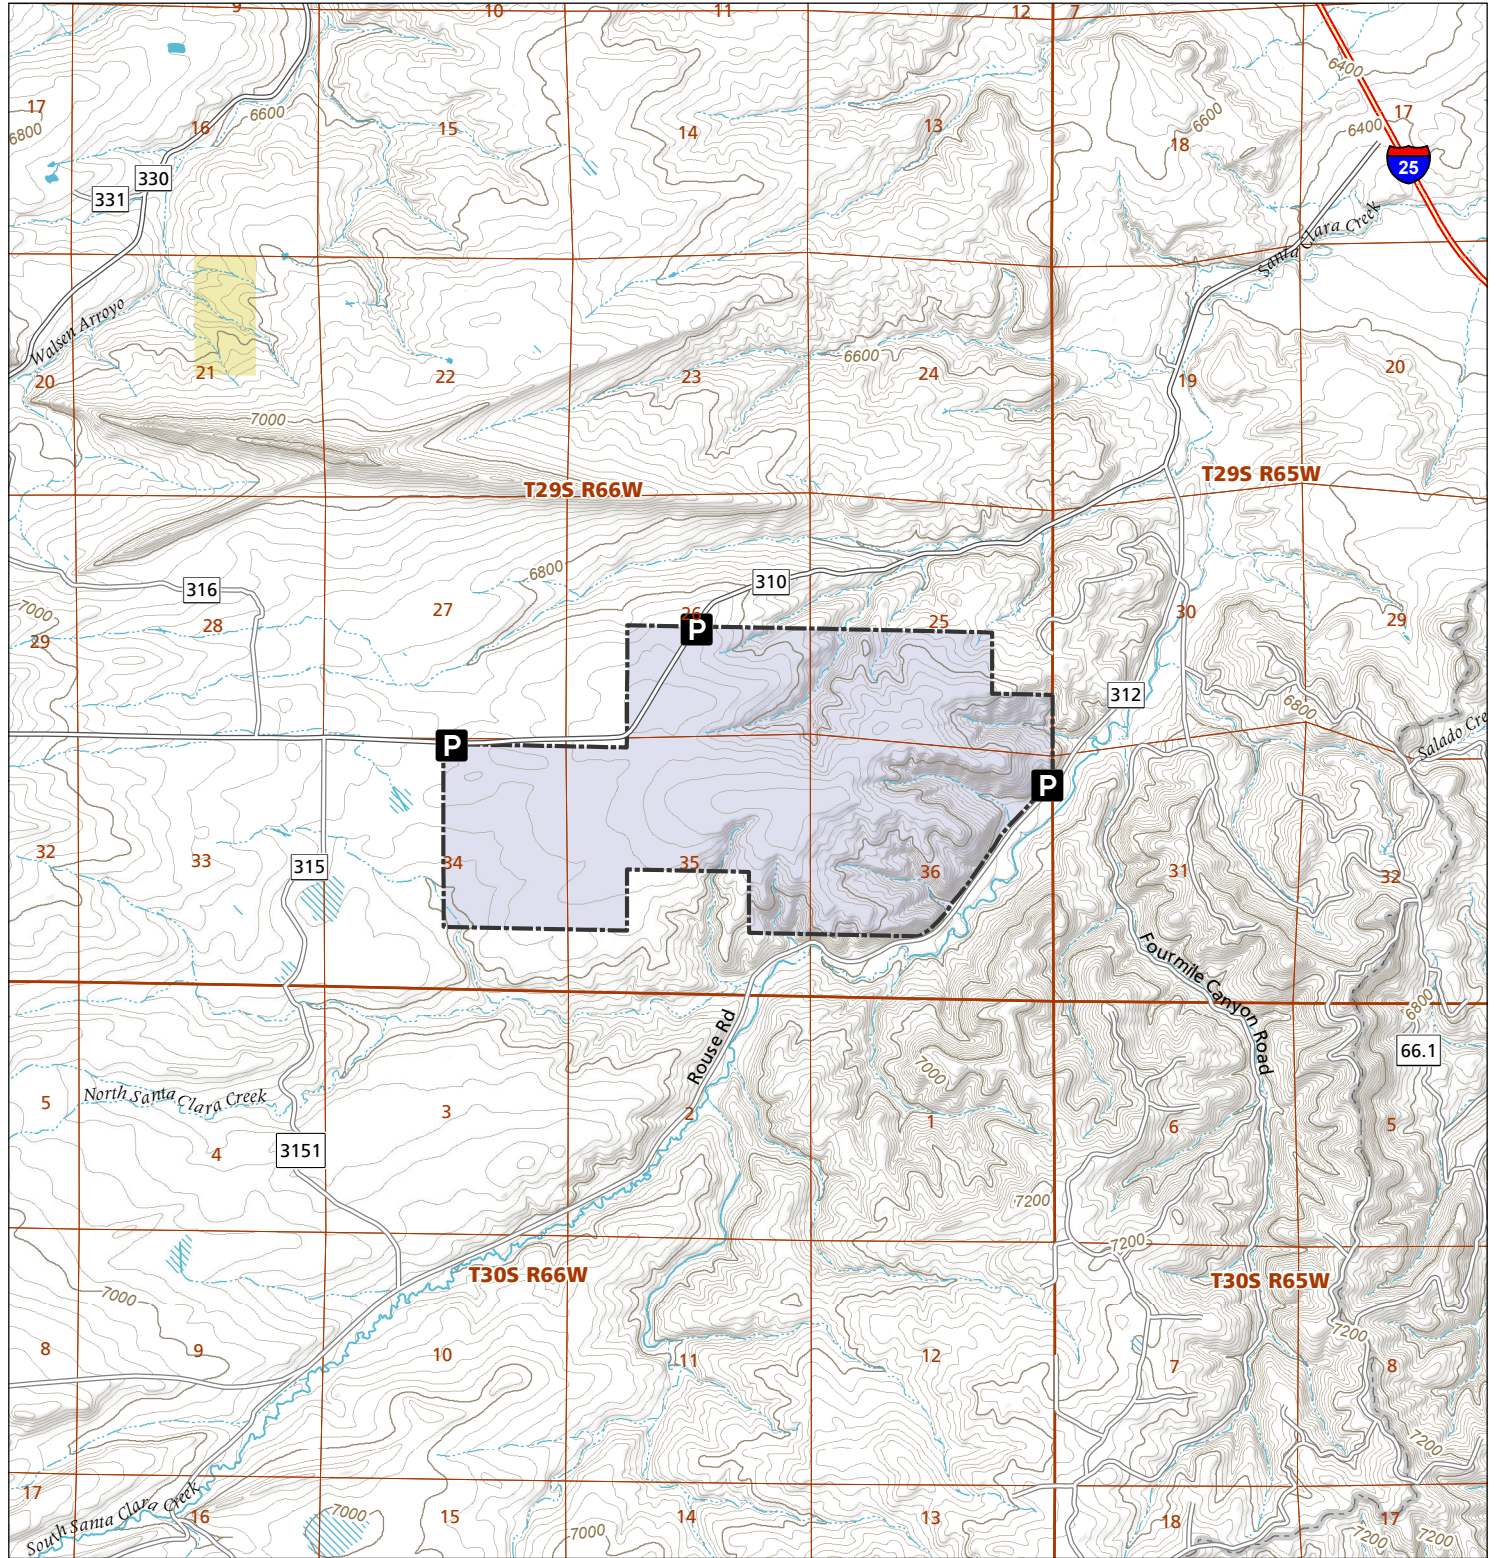

Black Hawk

STL Hunting and Fishing Access Program

Please see the current Colorado State Recreation Lands brochure for listing of land use regulations and access points for this property and other SLB parcels open for wildlife related recreation. Also refer to the CPW Fishing and Hunting information brochure for current hunting and fishing regulations.

Map Updated: 8/22/2023

-  STL Boundary
-  BLM
-  Parking
-  No Public Access