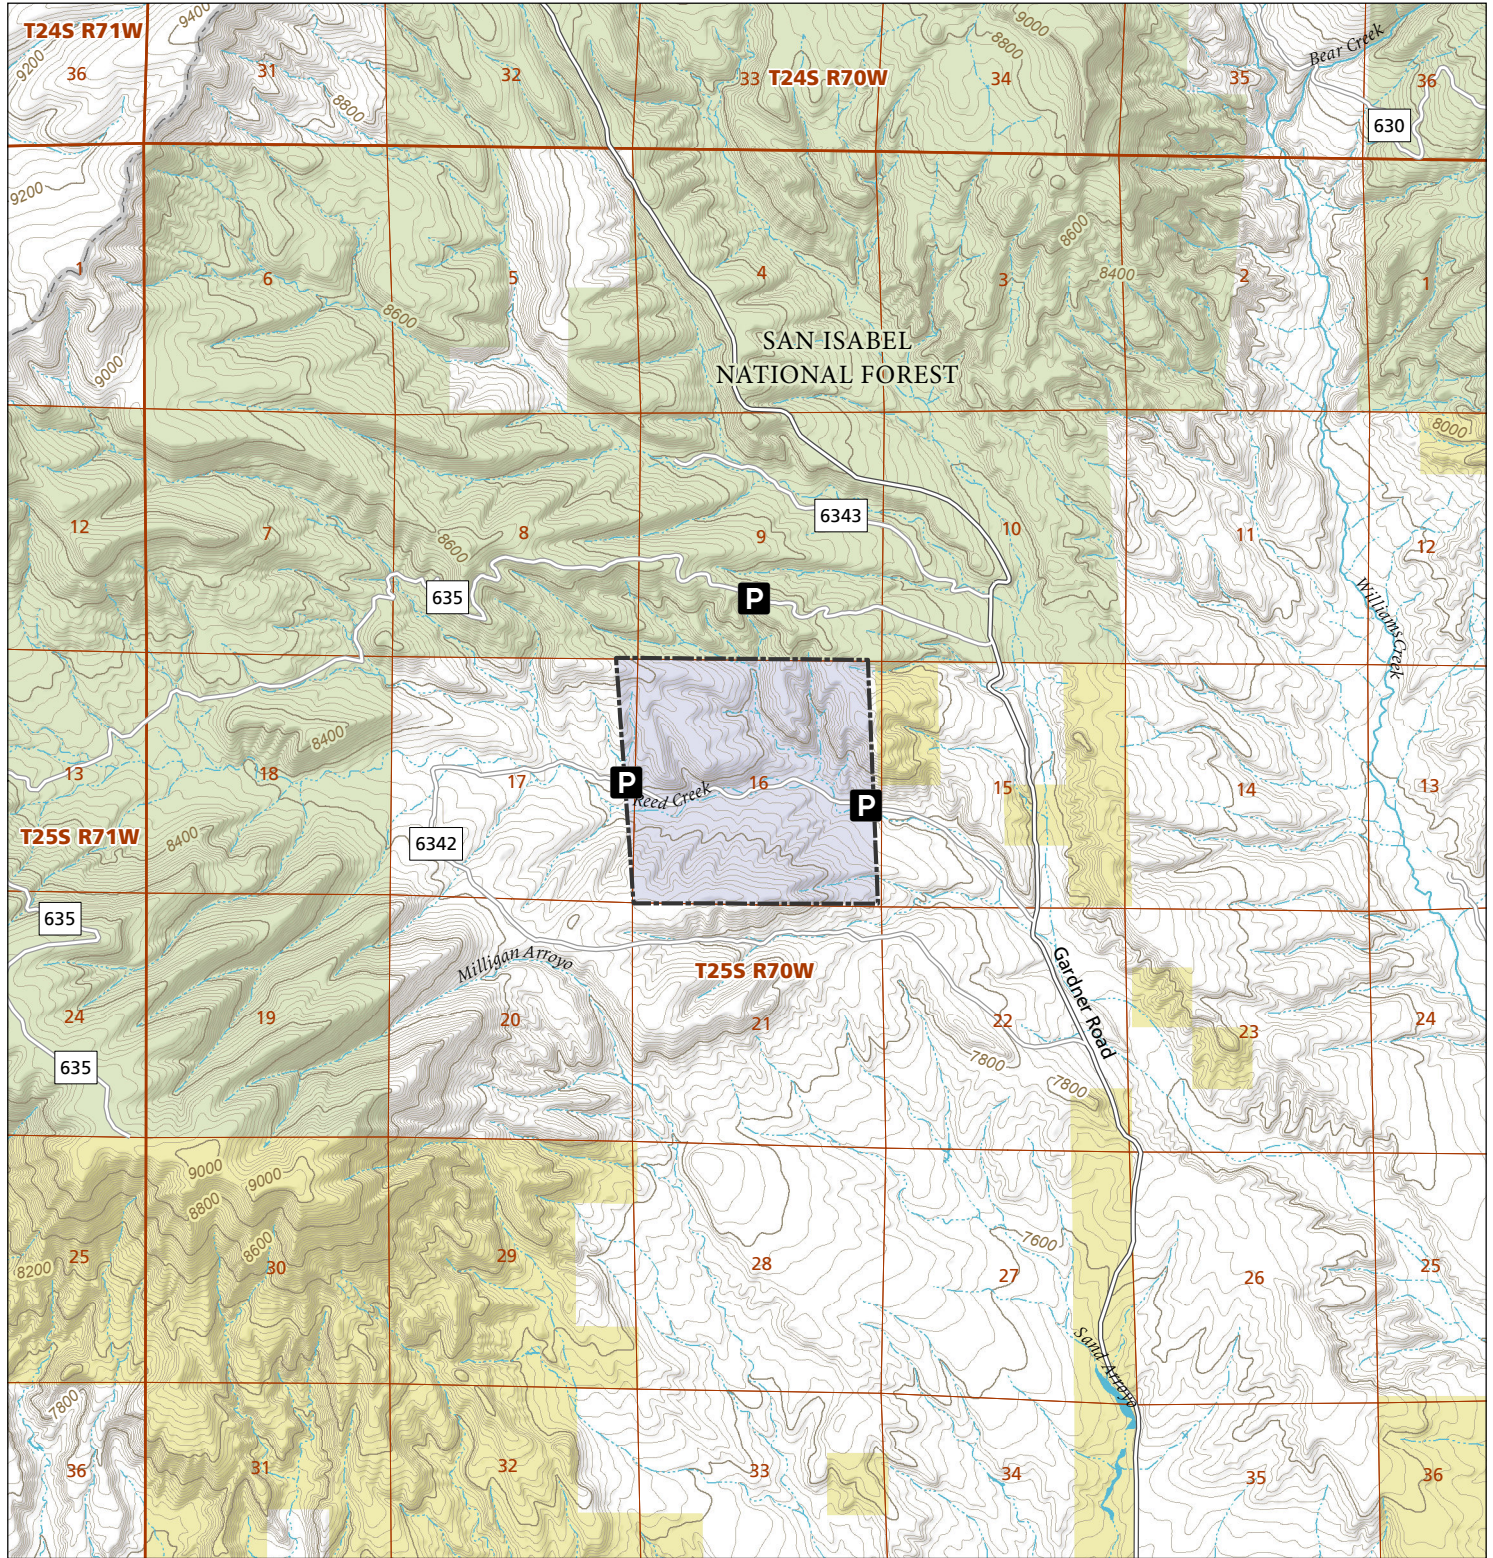

# Black Mountain

## STL Hunting and Fishing Access Program

Please see the current Colorado State Recreation Lands brochure for listing of land use regulations and access points for this property and other SLB parcels open for wildlife related recreation. Also refer to the CPW Fishing and Hunting information brochure for current hunting and fishing regulations.

Map Updated: 8/18/2023

-  STL Boundary
-  BLM
-  Parking
-  US Forest Service
-  No Public Access