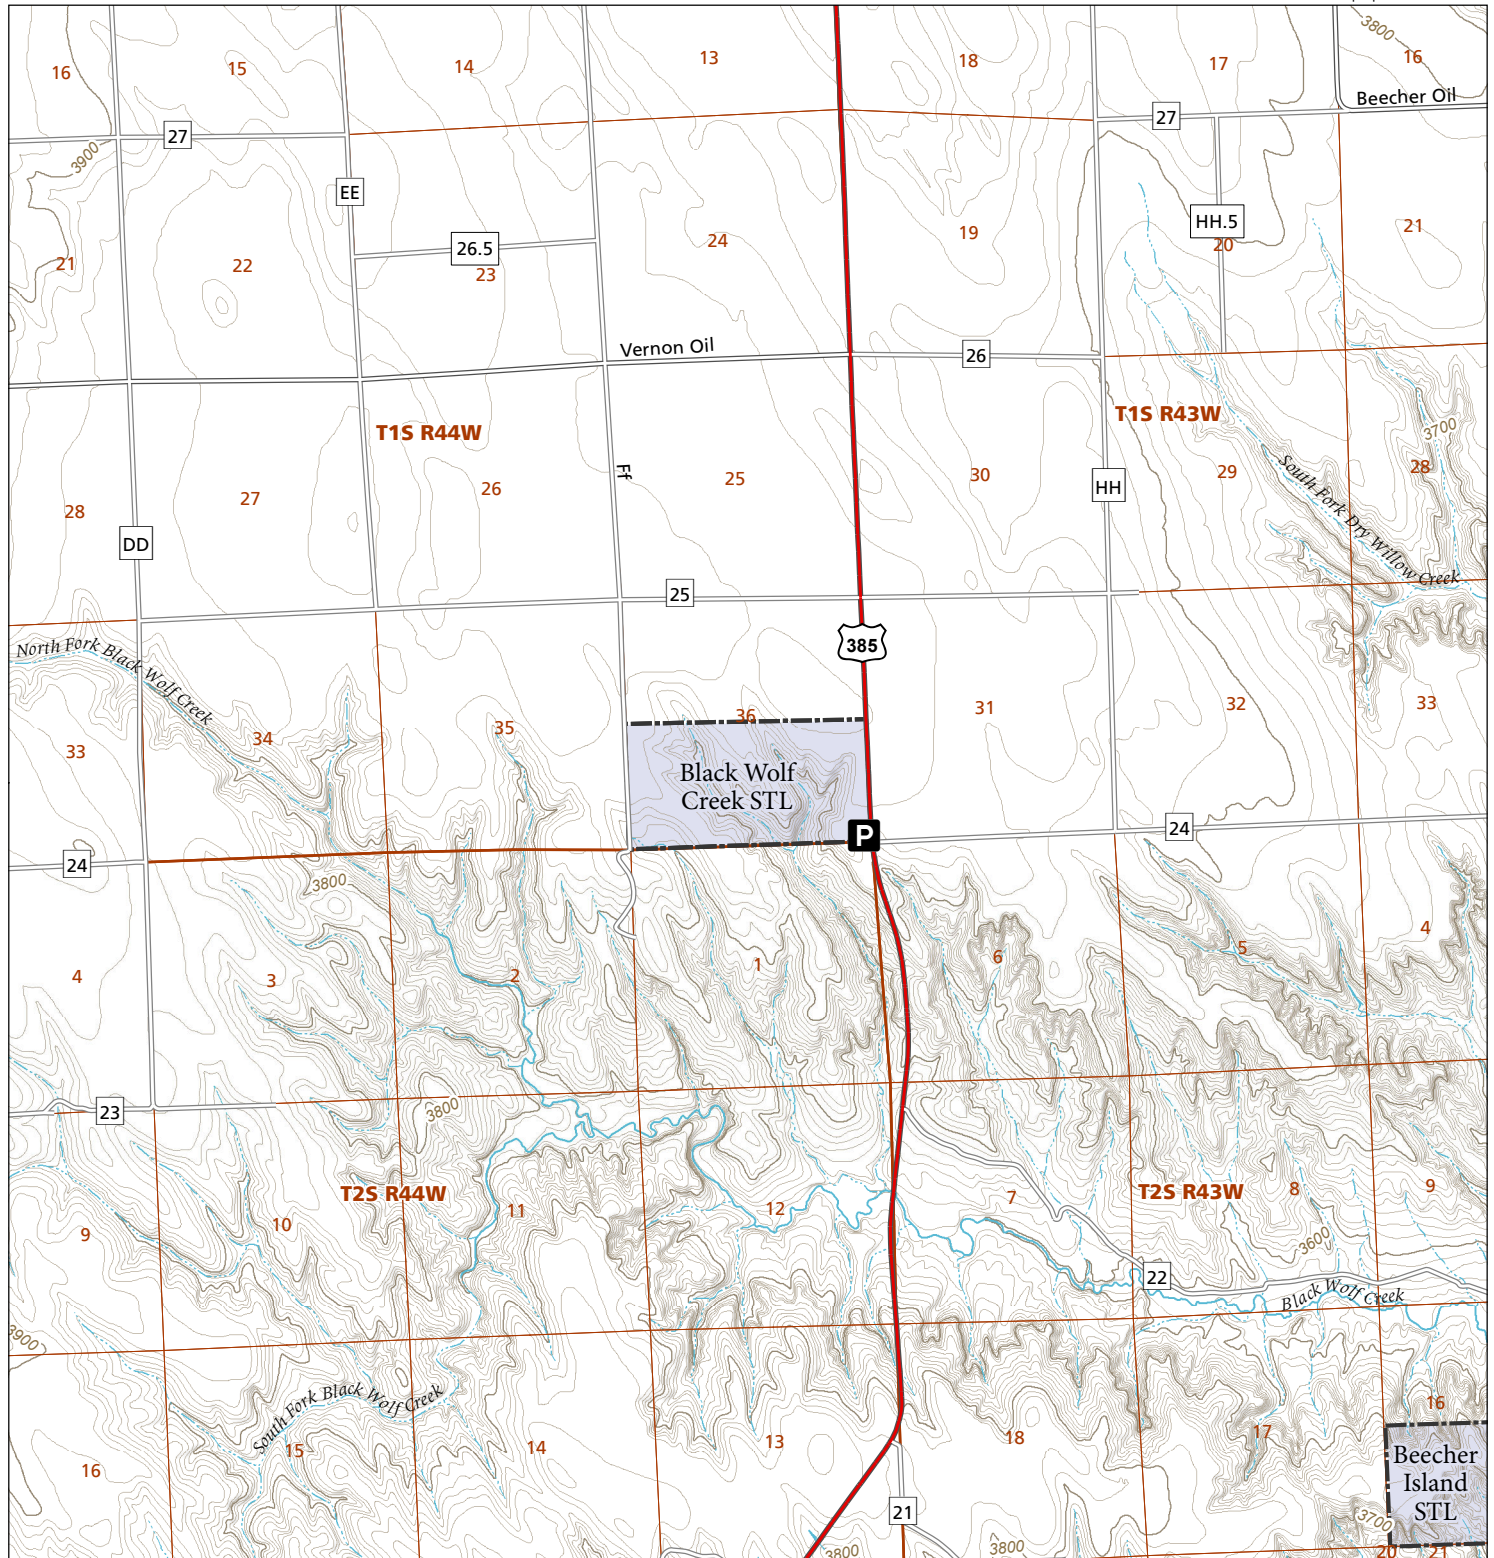

Black Wolf Creek

STL Hunting and Fishing Access Program

Please see the current Colorado State Recreation Lands brochure for listing of land use regulations and access points for this property and other SLB parcels open for wildlife related recreation. Also refer to the CPW Fishing and Hunting information brochure for current hunting and fishing regulations.

Map Updated: 7/28/2023

-  STL Boundary
-  No Public Access
-  Parking