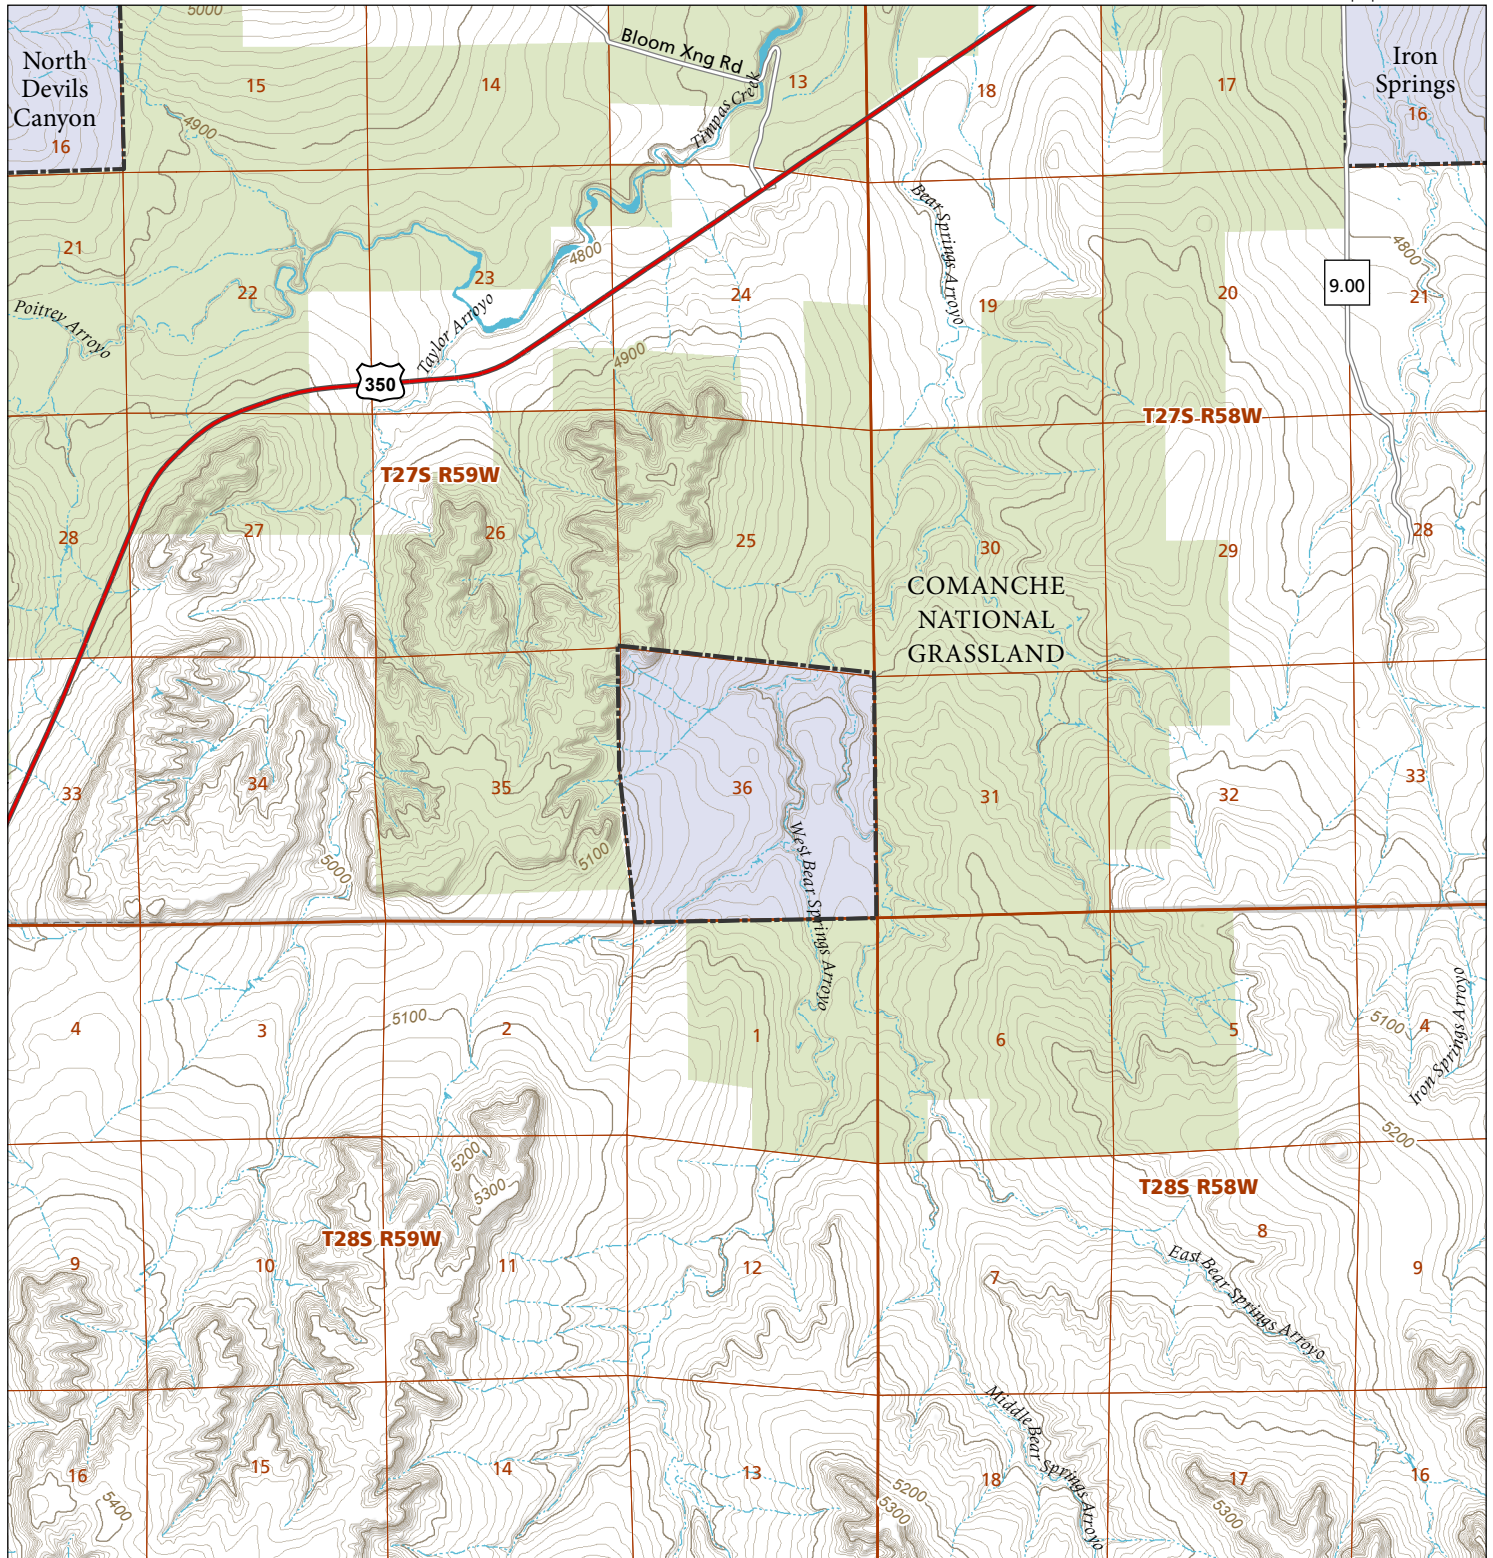

Bloom Hills

STL Hunting and Fishing Access Program

Please see the current Colorado State Recreation Lands brochure for listing of land use regulations and access points for this property and other SLB parcels open for wildlife related recreation. Also refer to the CPW Fishing and Hunting information brochure for current hunting and fishing regulations.

Map Updated: 8/24/2023

-  STL Boundary
-  US Forest Service
-  No Public Access