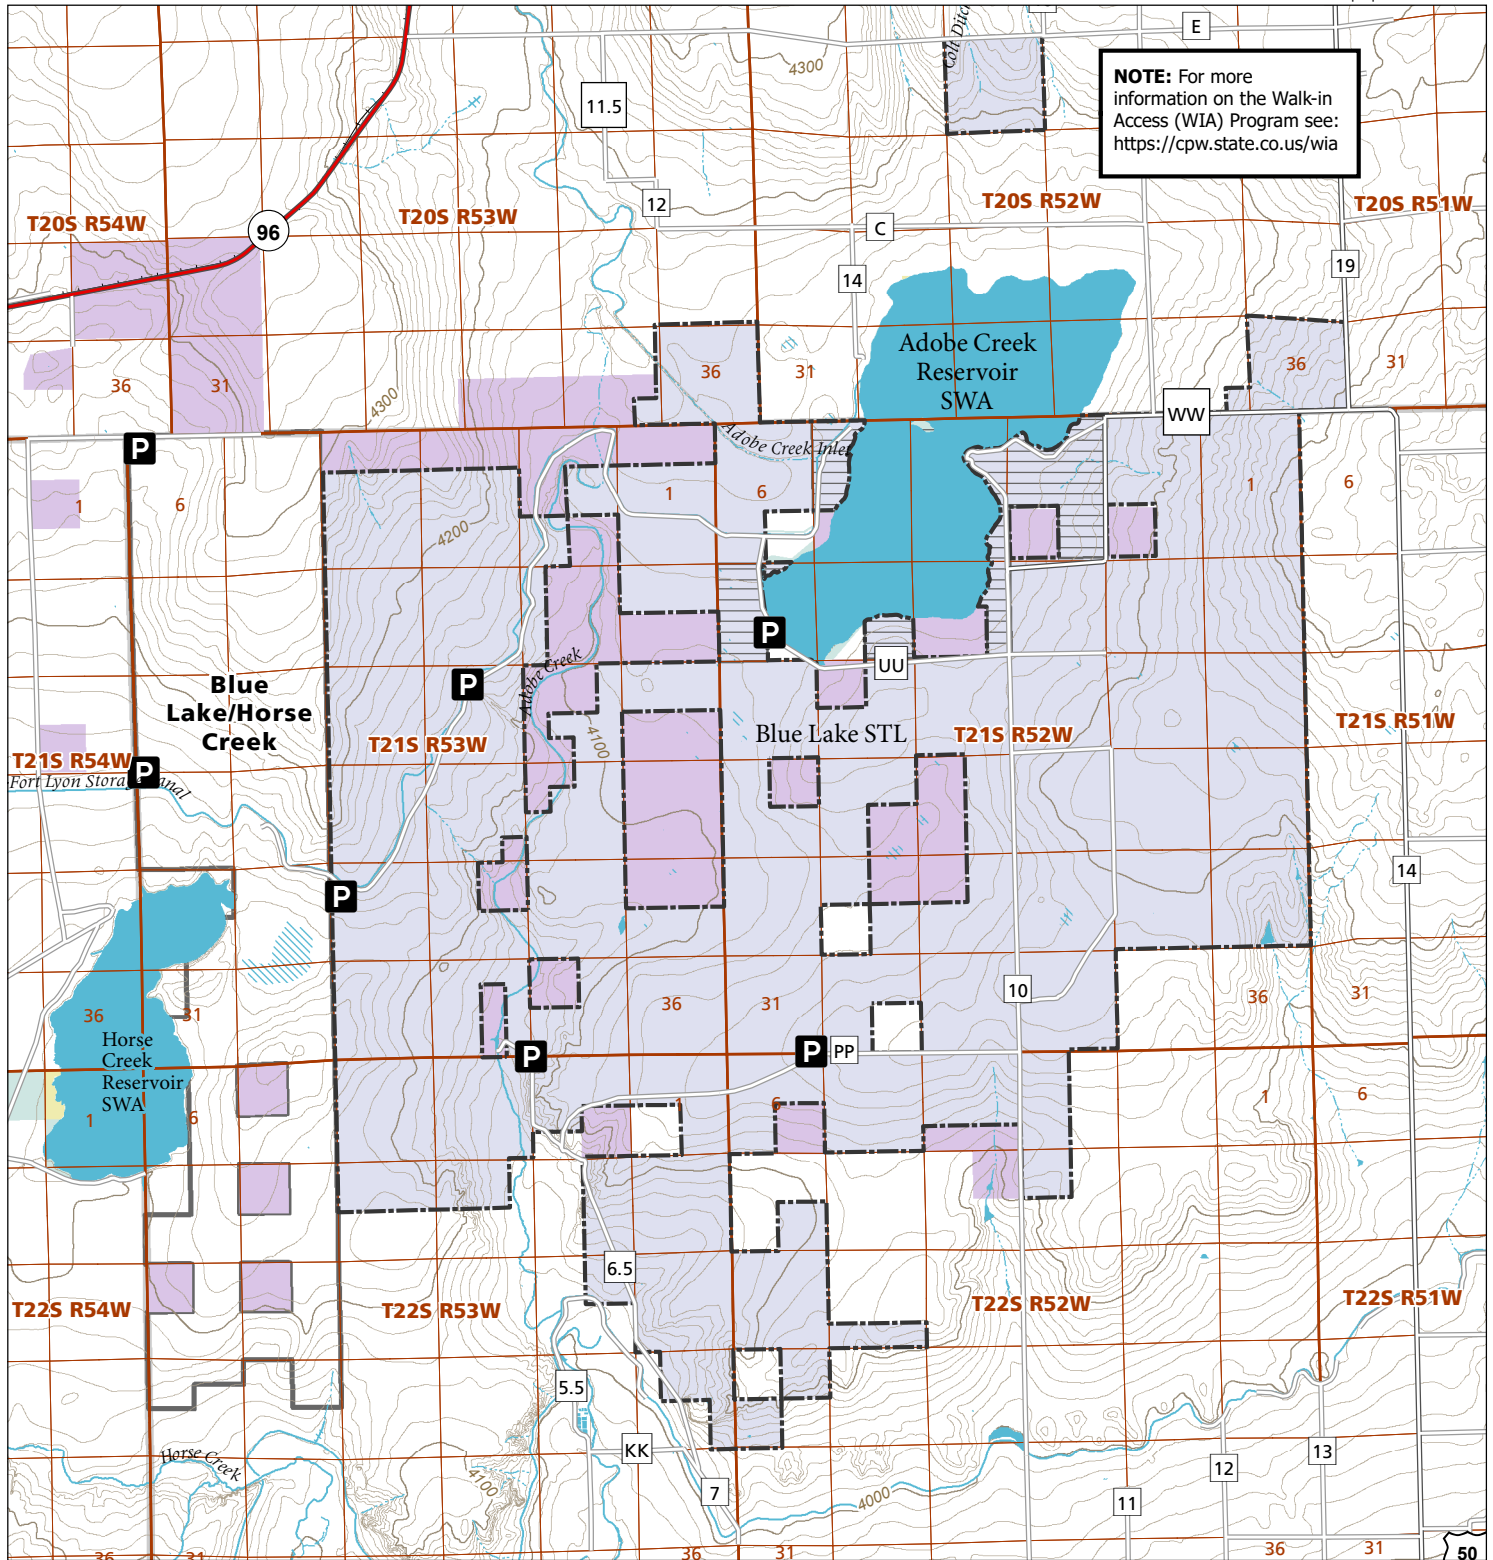

Blue Lake

STL Hunting and Fishing Access Program

Please see the current Colorado State Recreation Lands brochure for listing of land use regulations and access points for this property and other SLB parcels open for wildlife related recreation. Also refer to the CPW Fishing and Hunting information brochure for current hunting and fishing regulations.

Map Updated: 4/17/2024

NOTE: For more information on the Walk-in Access (WIA) Program see: <https://cpw.state.co.us/wia>

-  STL Boundary
-  Year-round Fishing Access
-  Walk-in Access (Big Game)
-  Parking
-  SWA
-  BLM
-  US Forest Service
-  State Park
-  No Public Access