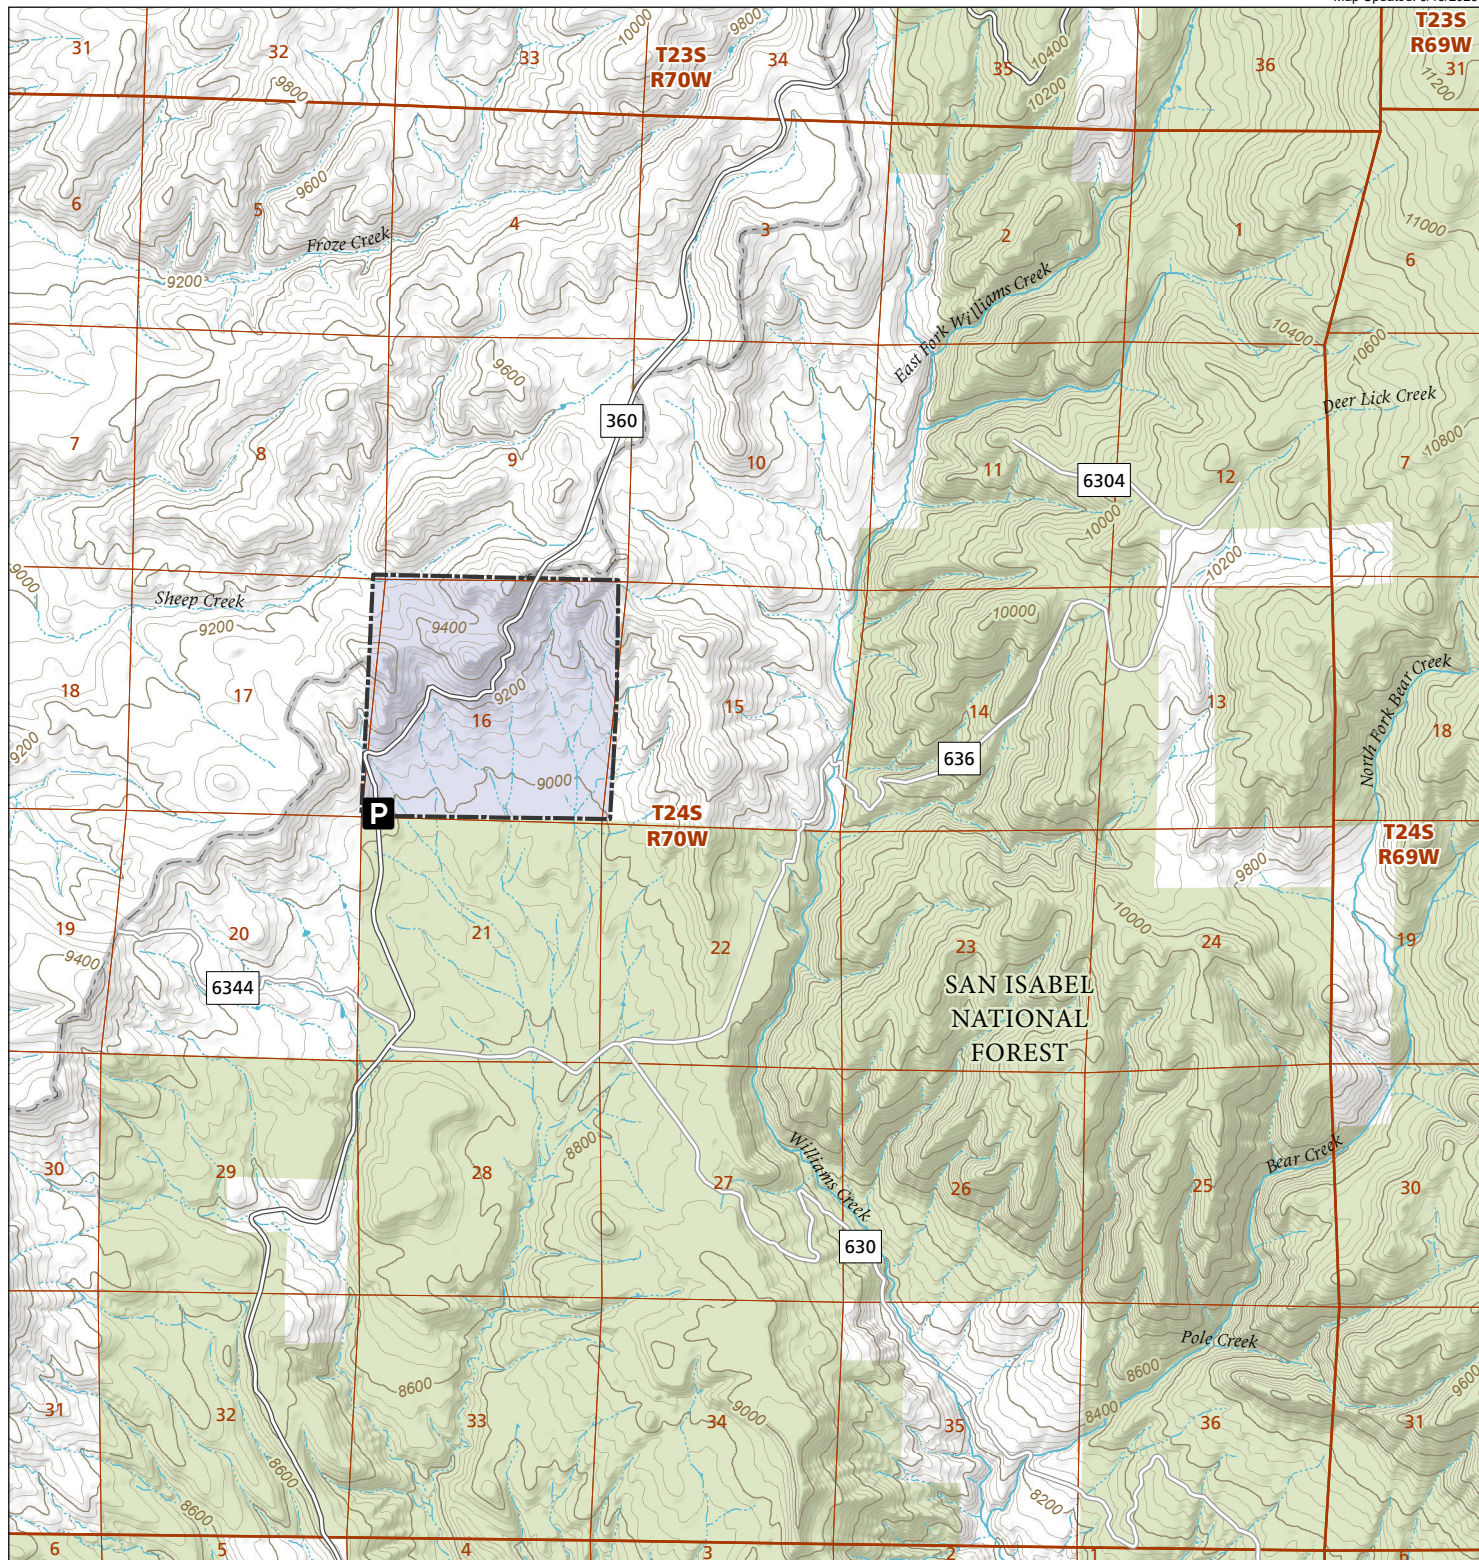

Blue Spring

STL Hunting and Fishing Access Program

Please see the current Colorado State Recreation Lands brochure for listing of land use regulations and access points for this property and other SLB parcels open for wildlife related recreation. Also refer to the CPW Fishing and Hunting information brochure for current hunting and fishing regulations.

Map Updated: 8/18/2023

-  STL Boundary
-  US Forest Service
-  Parking
-  No Public Access