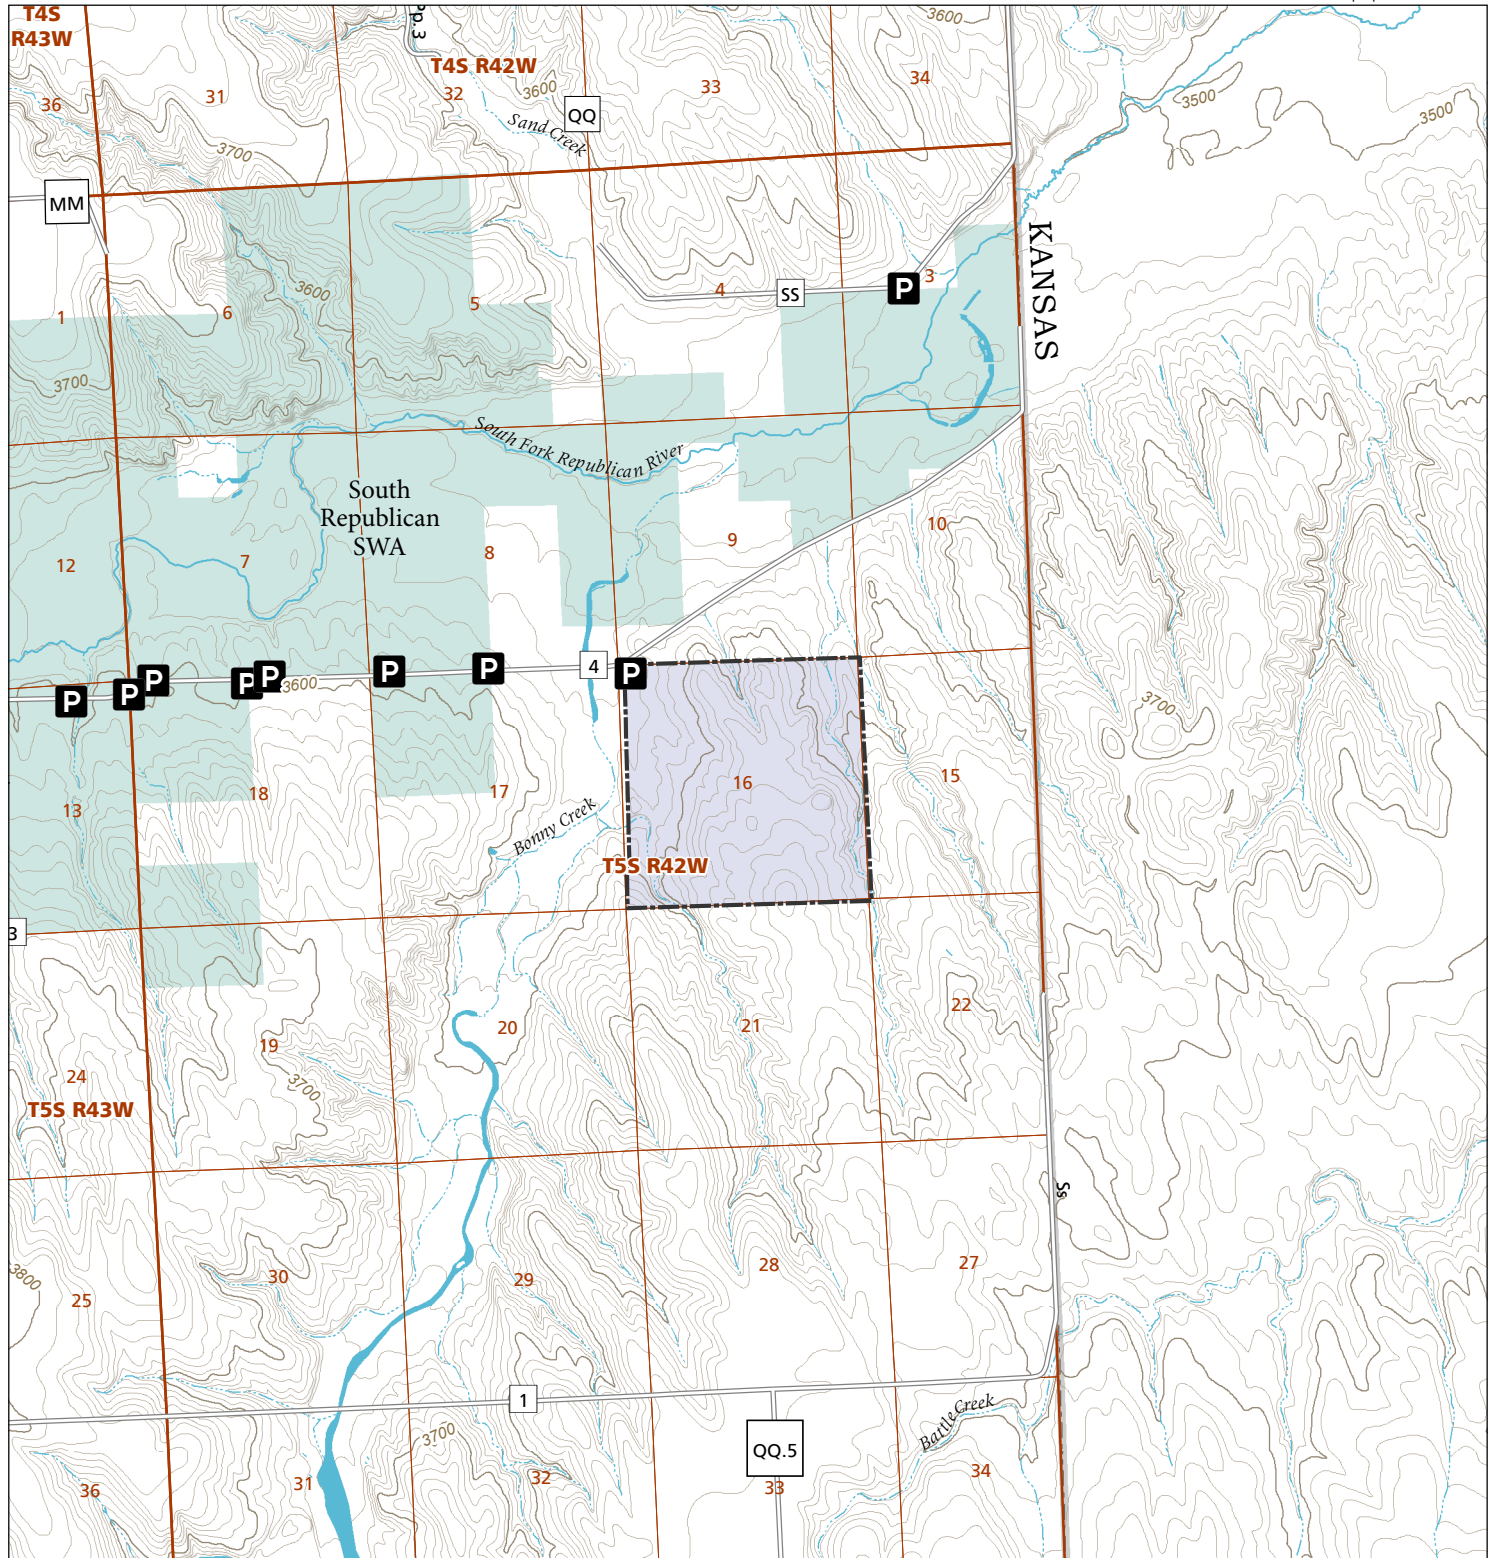

Bonny Creek

STL Hunting and Fishing Access Program

Please see the current Colorado State Recreation Lands brochure for listing of land use regulations and access points for this property and other SLB parcels open for wildlife related recreation. Also refer to the CPW Fishing and Hunting information brochure for current hunting and fishing regulations.

Map Updated: 8/14/2023

-  STL Boundary
-  SWA
-  Parking
-  No Public Access