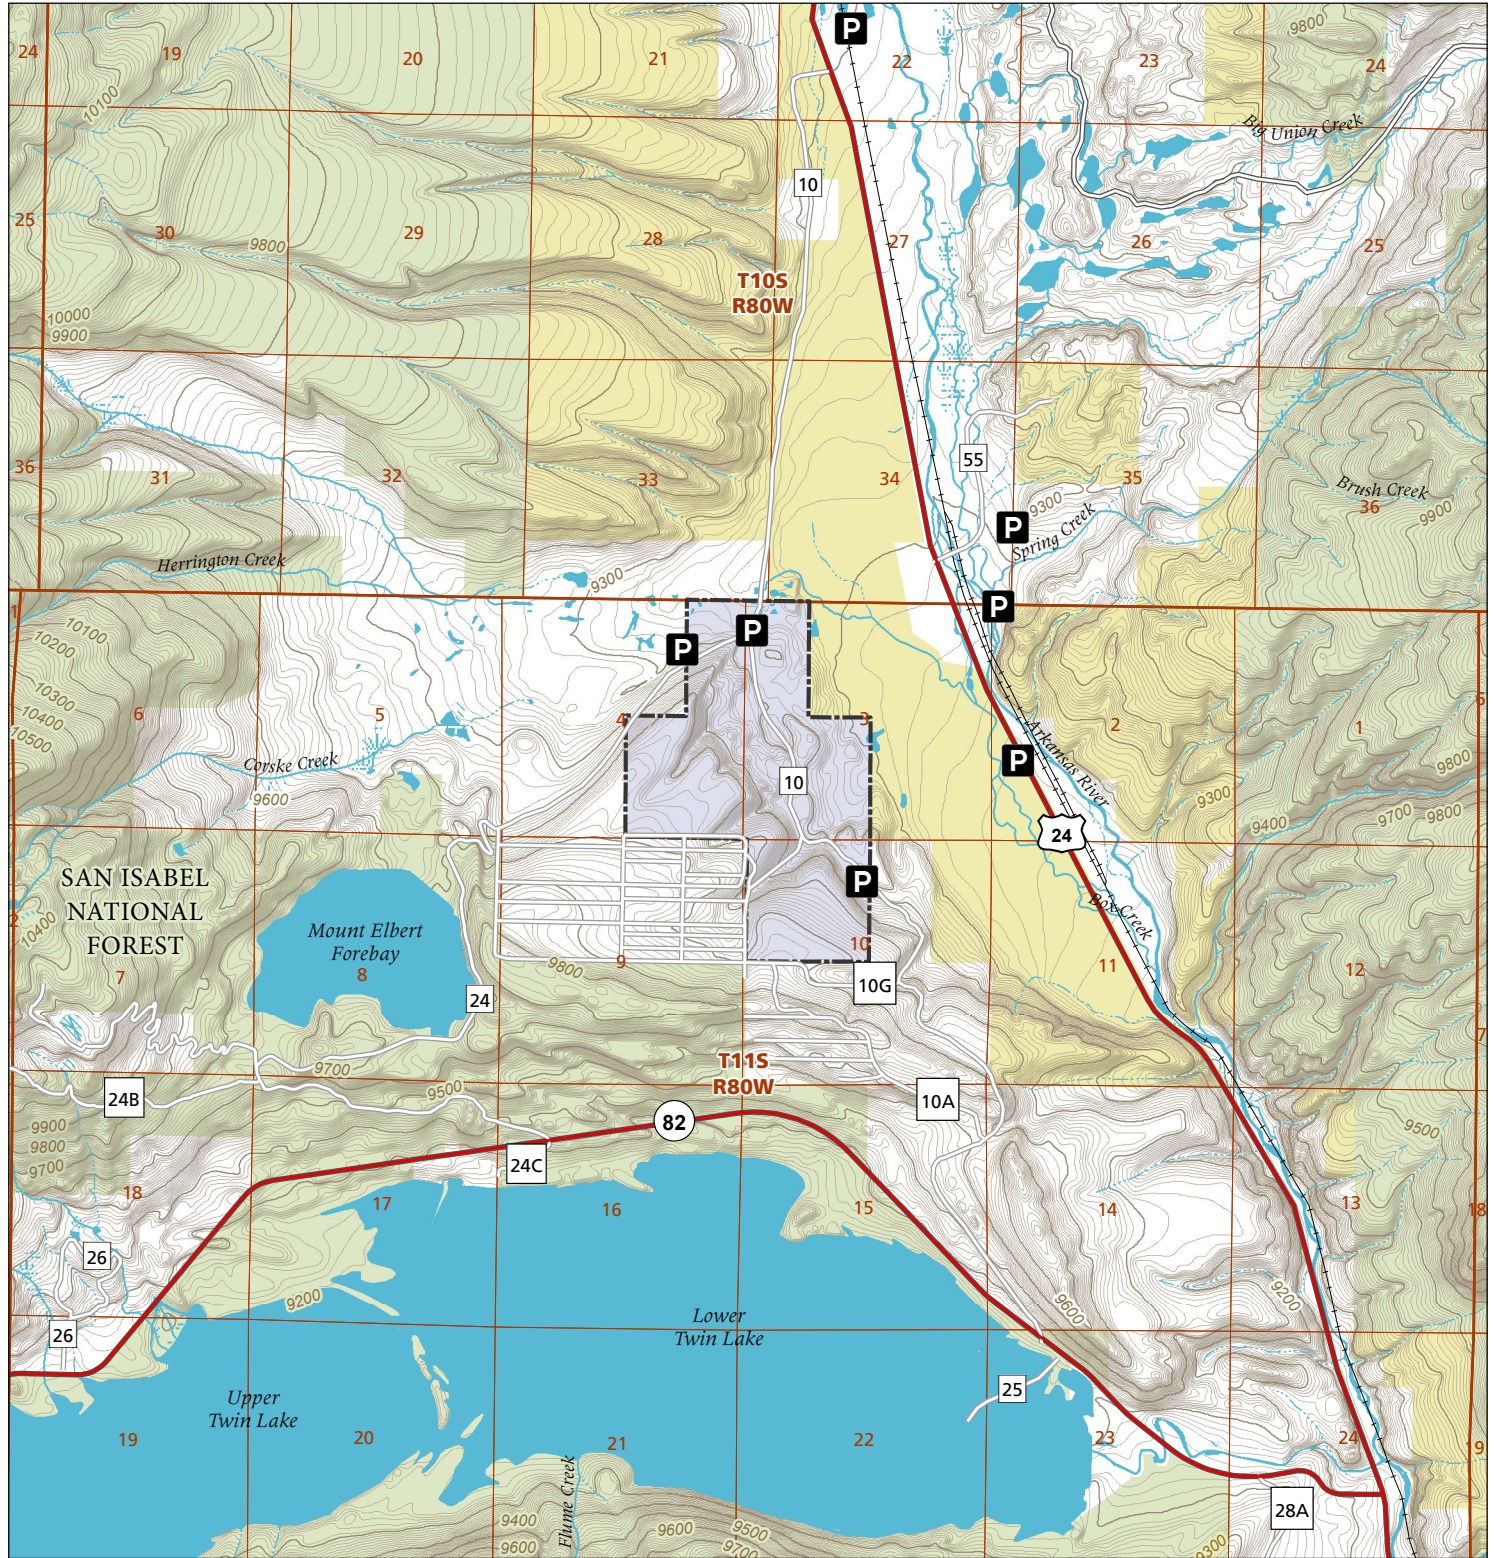

Box Creek

STL Hunting and Fishing Access Program

Please see the current Colorado State Recreation Lands brochure for listing of land use regulations and access points for this property and other SLB parcels open for wildlife related recreation. Also refer to the CPW Fishing and Hunting information brochure for current hunting and fishing regulations.

Map Updated: 8/29/2023

-  STL Boundary
-  BLM
-  Parking
-  US Forest Service
-  No Public Access