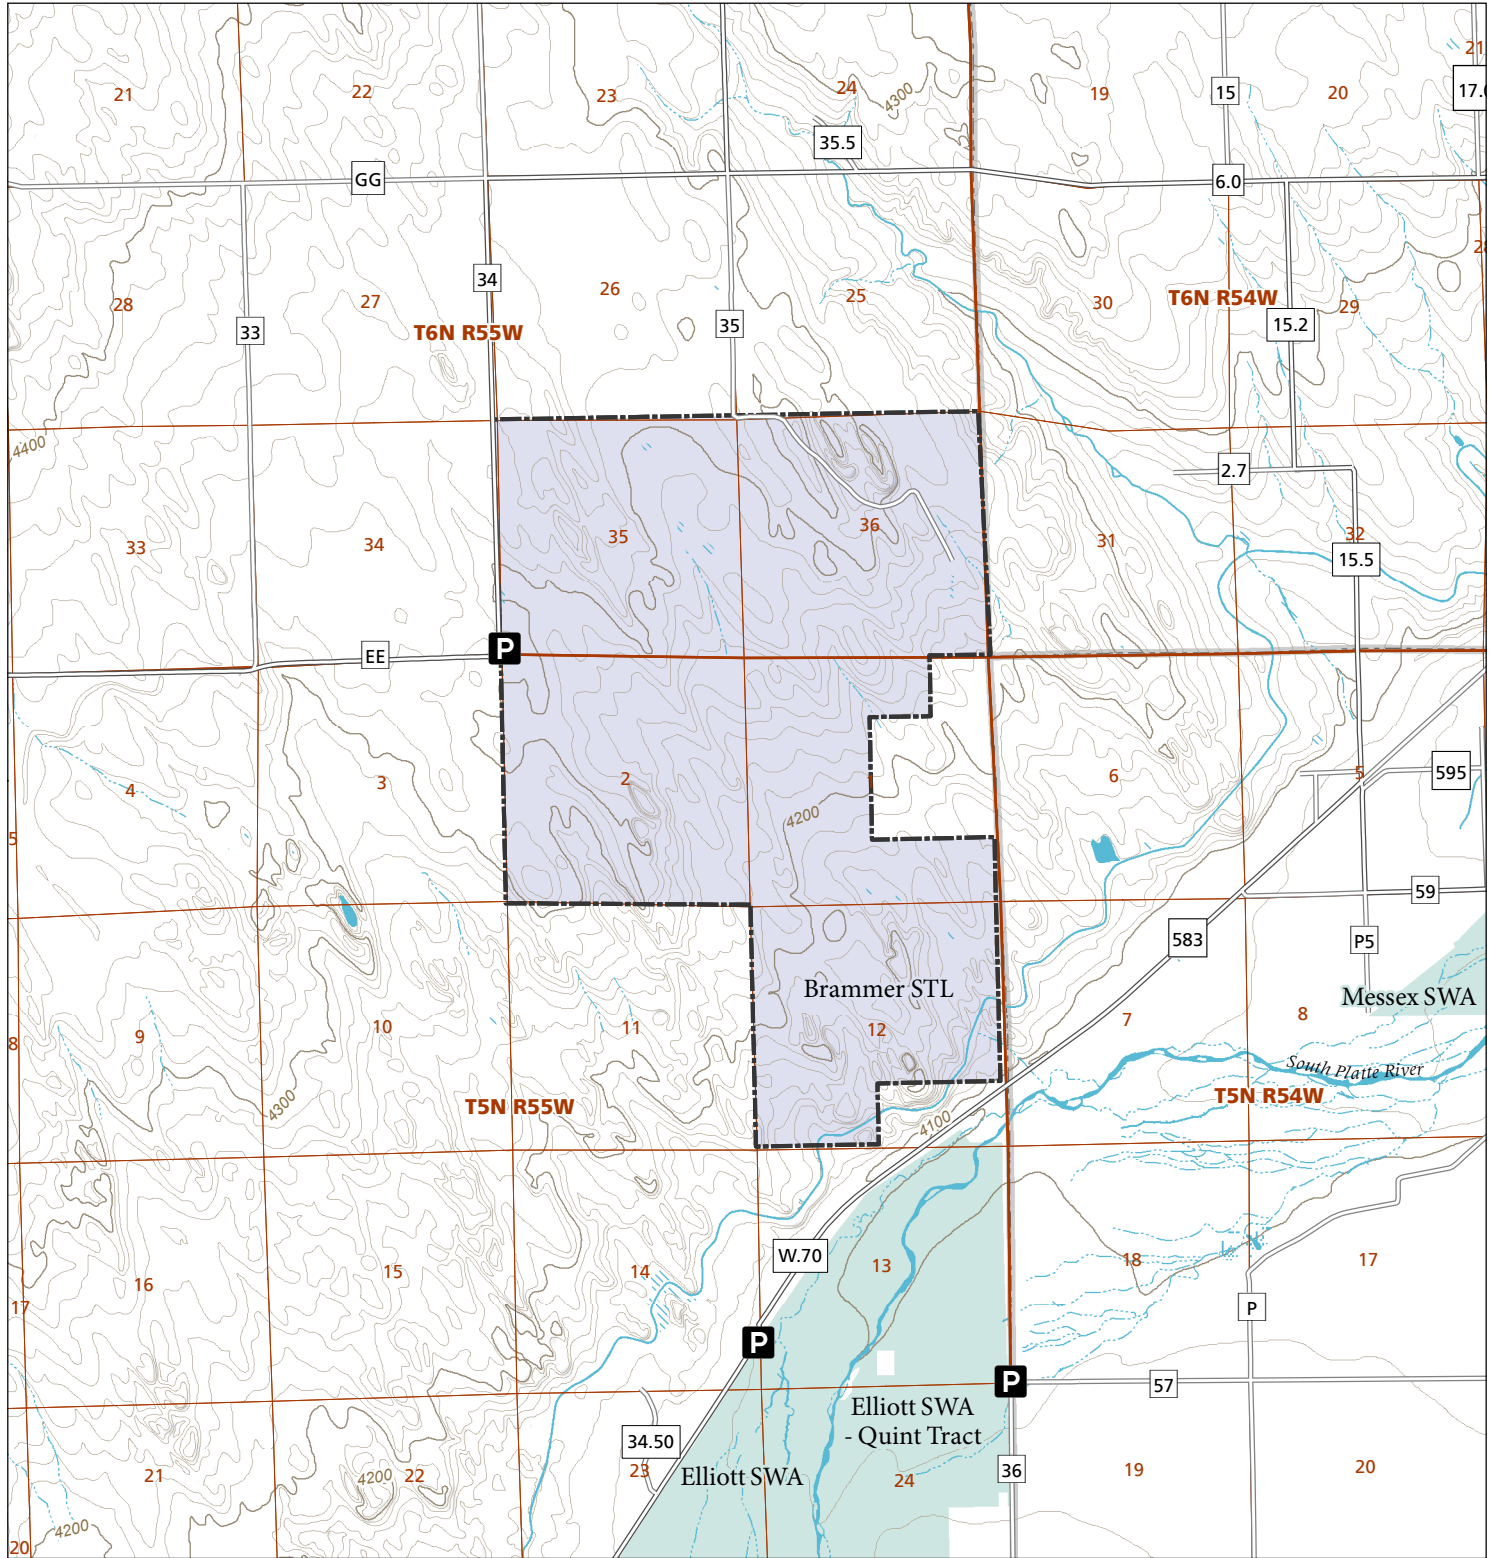

Brammer

STL Hunting and Fishing Access Program

Please see the current Colorado State Recreation Lands brochure for listing of land use regulations and access points for this property and other SLB parcels open for wildlife related recreation. Also refer to the CPW Fishing and Hunting information brochure for current hunting and fishing regulations.

Map Updated: 7/28/2023

-  STL Boundary
-  SWA
-  Parking
-  No Public Access