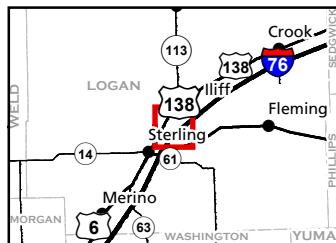

Bravo & Ford Bridge

STL Hunting and Fishing Access Program

Please see the current Colorado State Recreation Lands brochure for listing of land use regulations and access points for this property and other SLB parcels open for wildlife related recreation. Also refer to the CPW Fishing and Hunting information brochure for current hunting and fishing regulations.

Map Updated: 7/28/2023

-  STL Boundary
-  SWA
-  Parking
-  No Public Access