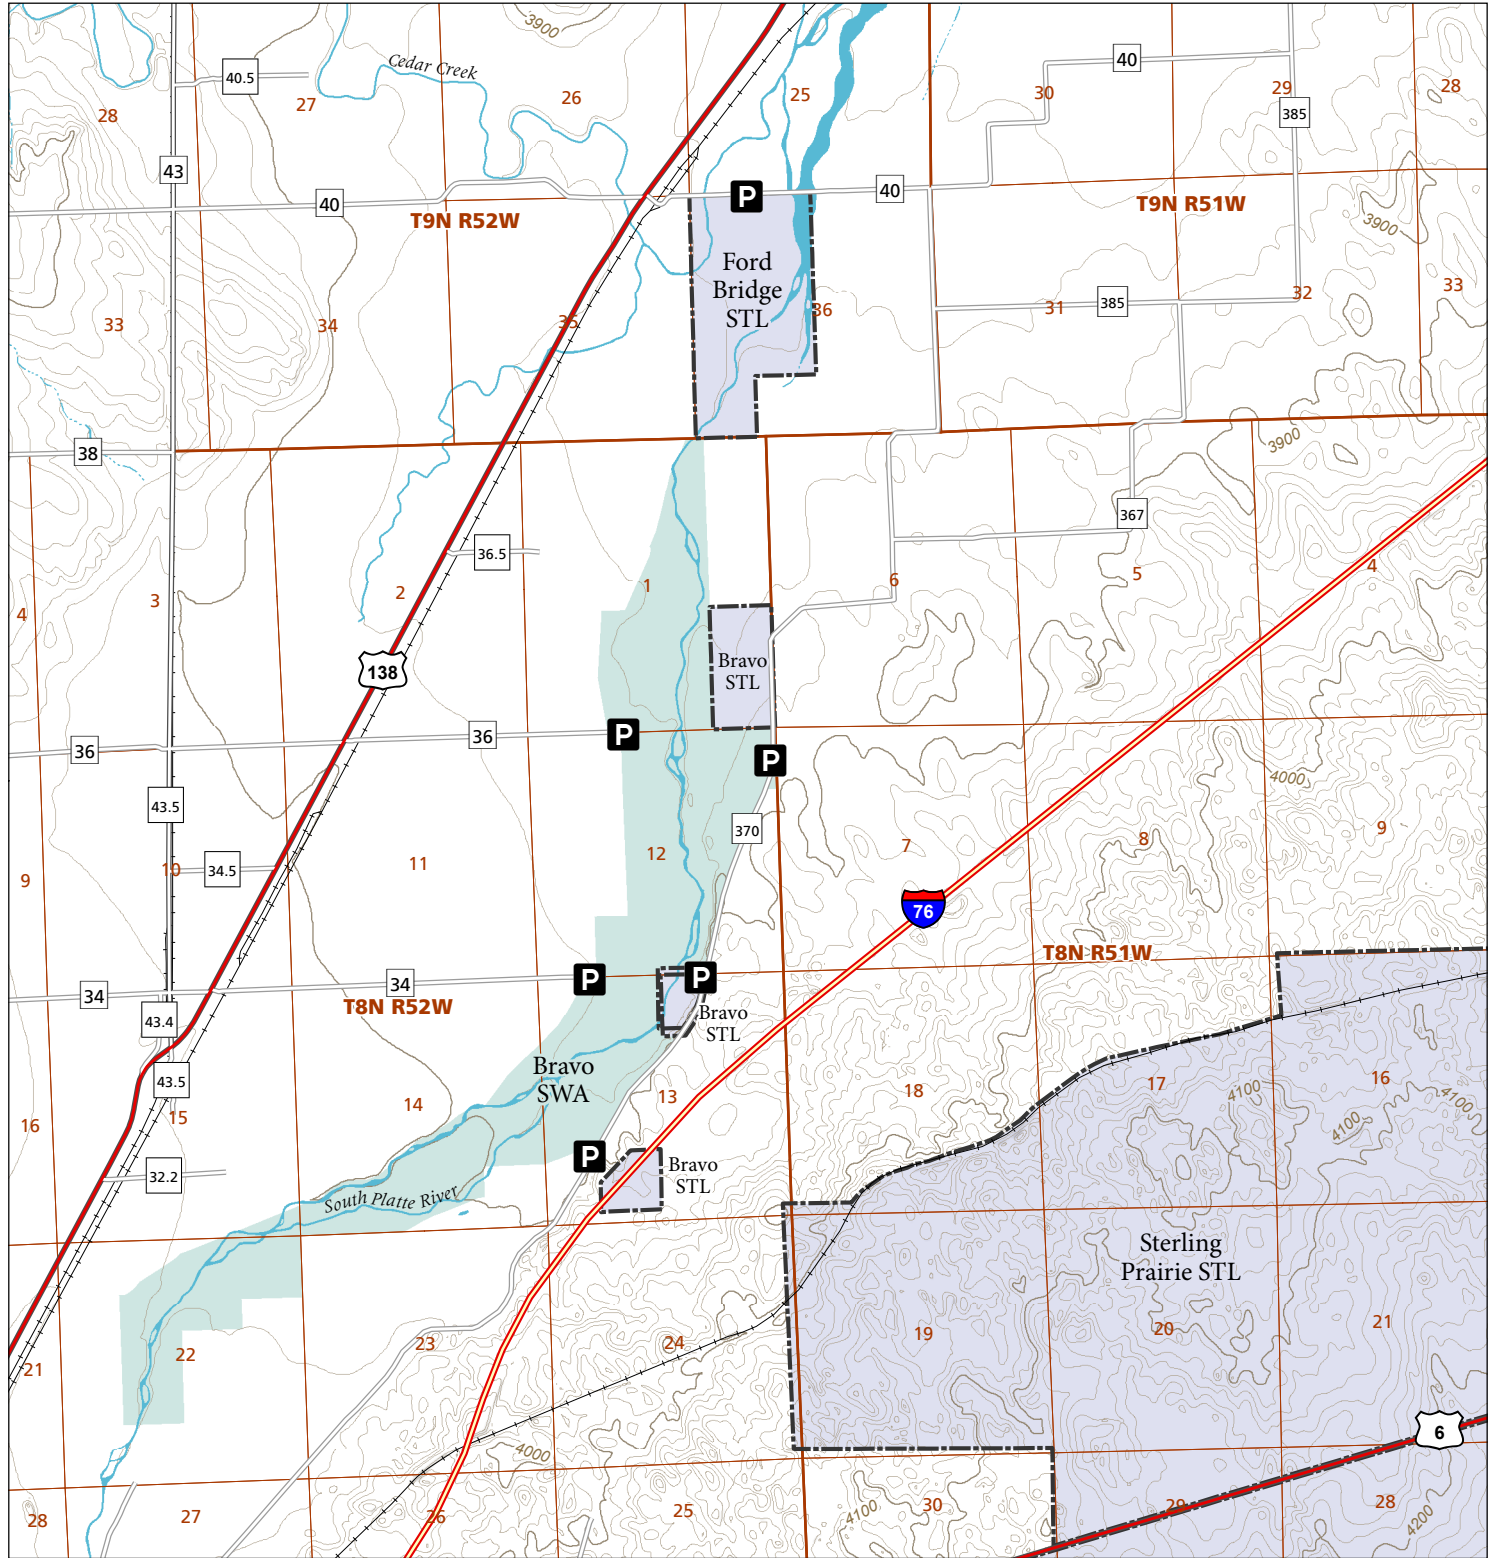

Bravo & Ford Bridge

STL Hunting and Fishing Access Program

Please see the current Colorado State Recreation Lands brochure for listing of land use regulations and access points for this property and other SLB parcels open for wildlife related recreation. Also refer to the CPW Fishing and Hunting information brochure for current hunting and fishing regulations.

Map Updated: 7/28/2023

-  STL Boundary
-  SWA
-  Parking
-  No Public Access