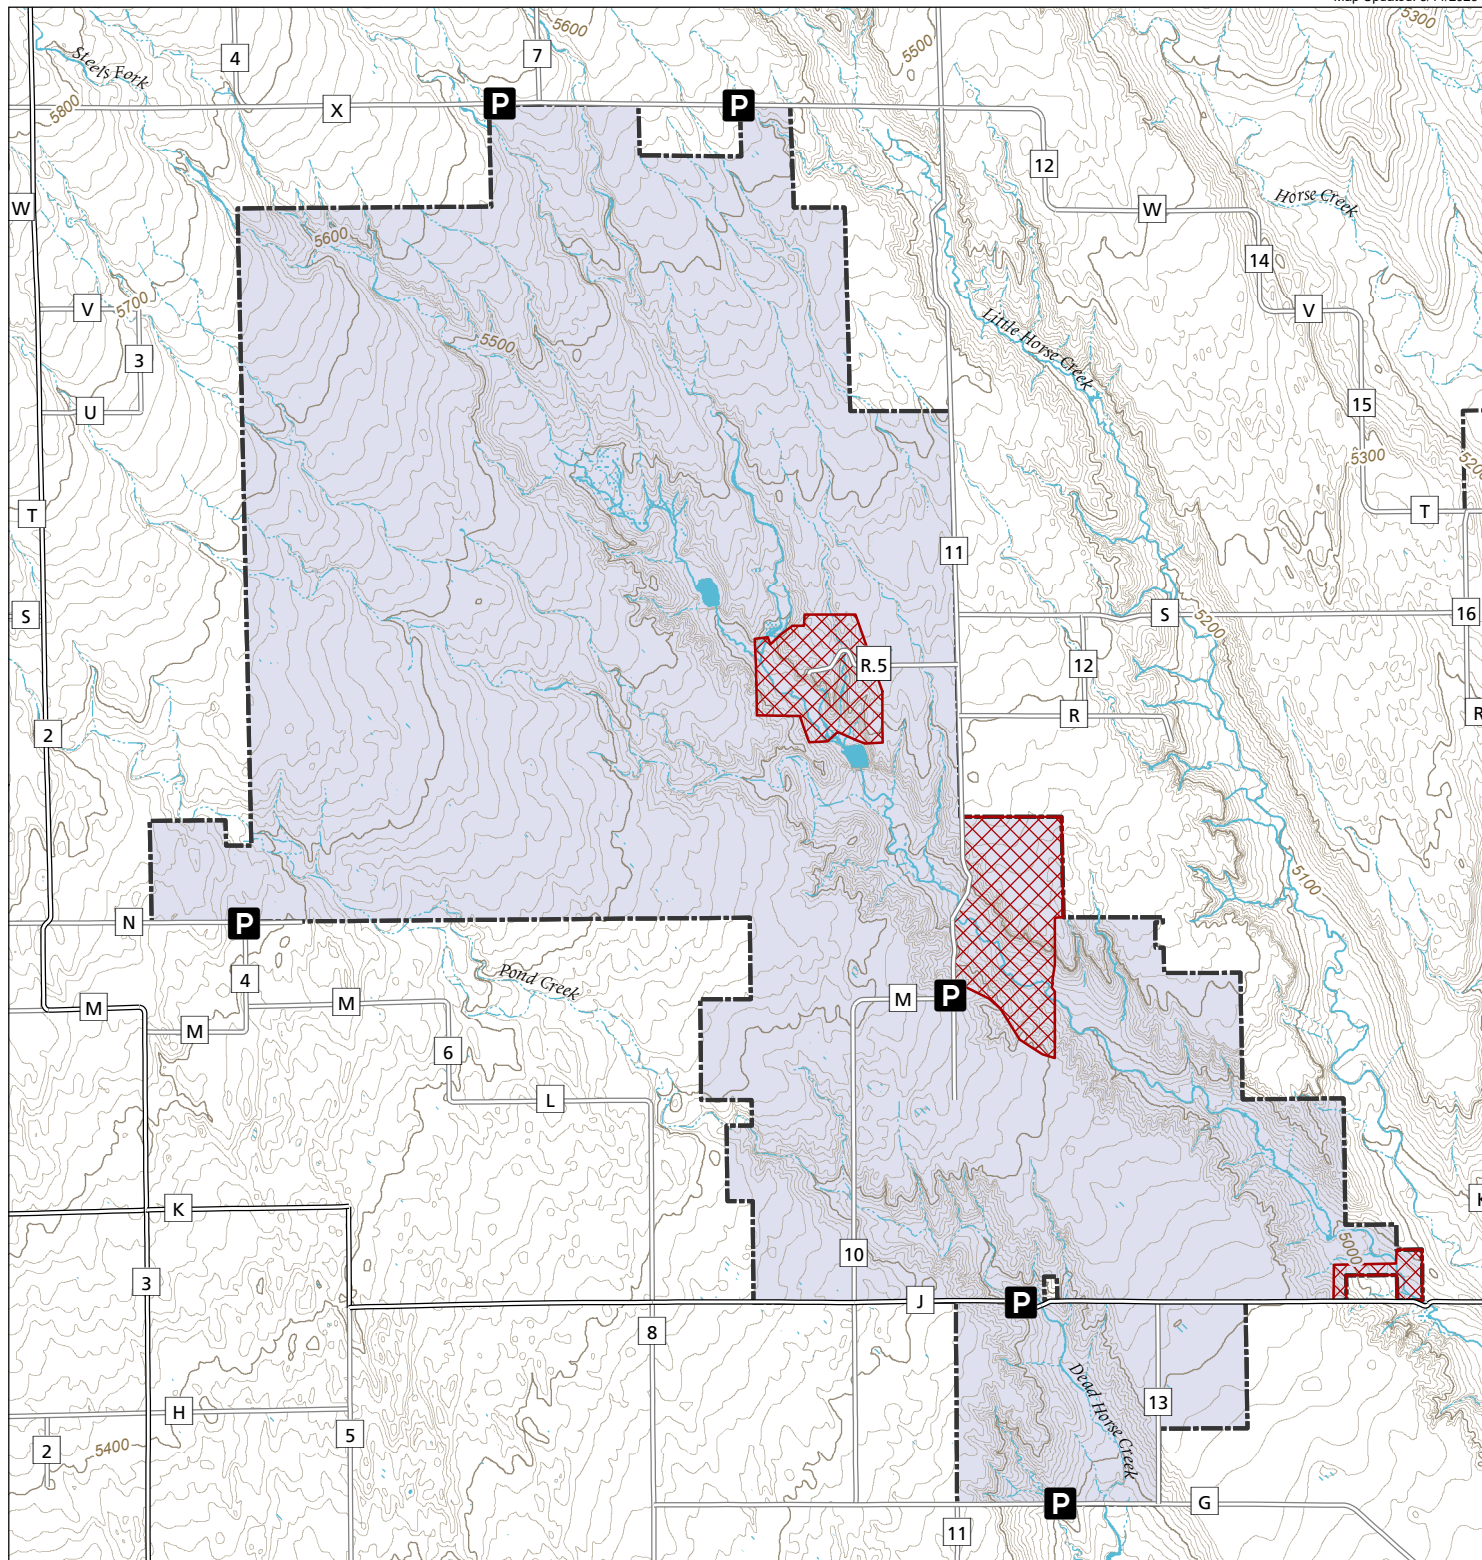

Brett Gray Ranch

STL Hunting and Fishing Access Program

Please see the current Colorado State Recreation Lands brochure for listing of land use regulations and access points for this property and other SLB parcels open for wildlife related recreation. Also refer to the CPW Fishing and Hunting information brochure for current hunting and fishing regulations.

Map Updated: 8/14/2023

-  STL Boundary
-  Safety Zone
-  Parking
-  No Public Access