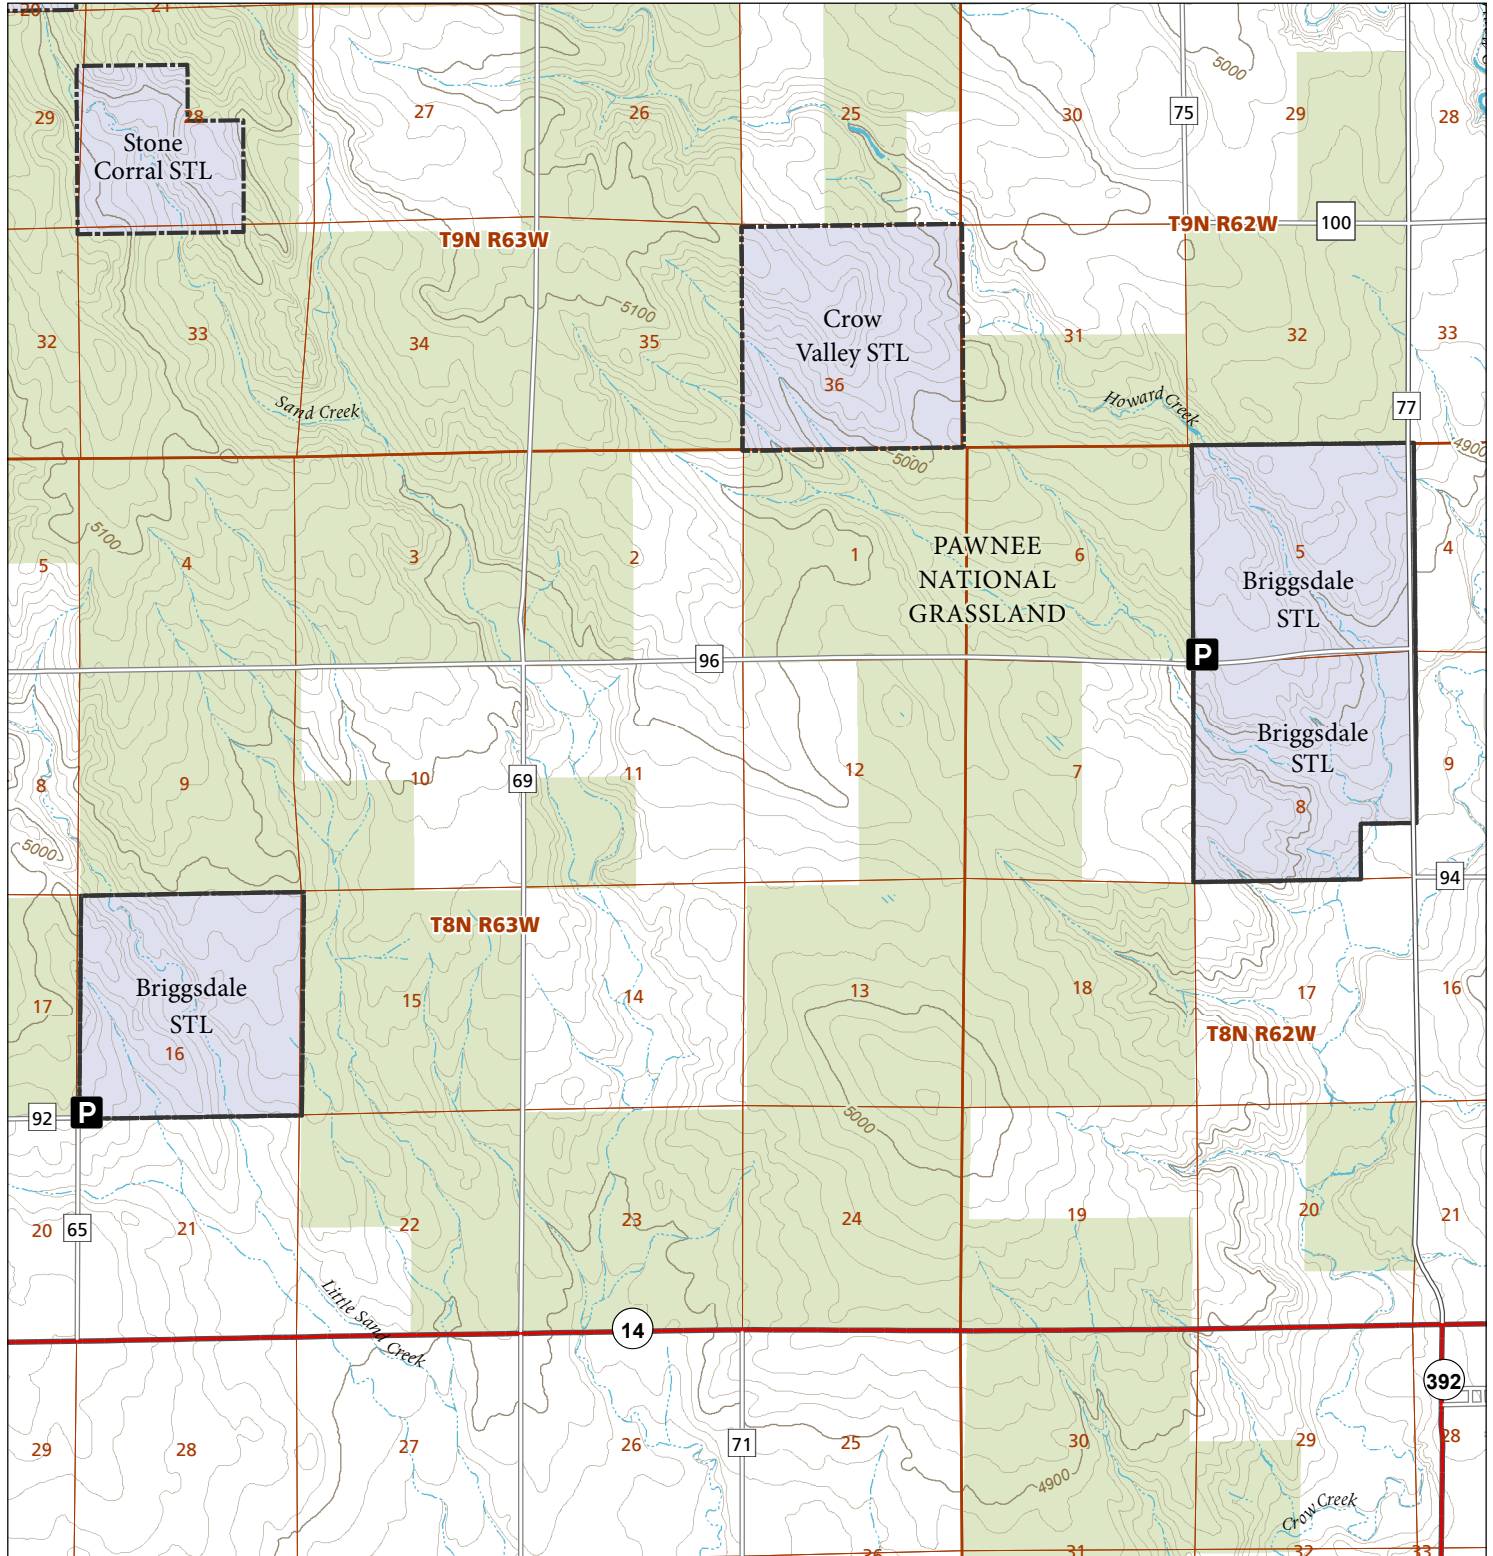

Briggsdale

STL Hunting and Fishing Access Program

Please see the current Colorado State Recreation Lands brochure for listing of land use regulations and access points for this property and other SLB parcels open for wildlife related recreation. Also refer to the CPW Fishing and Hunting information brochure for current hunting and fishing regulations.

Map Updated: 7/31/2023

-  STL Boundary
-  US Forest Service
-  Parking
-  No Public Access