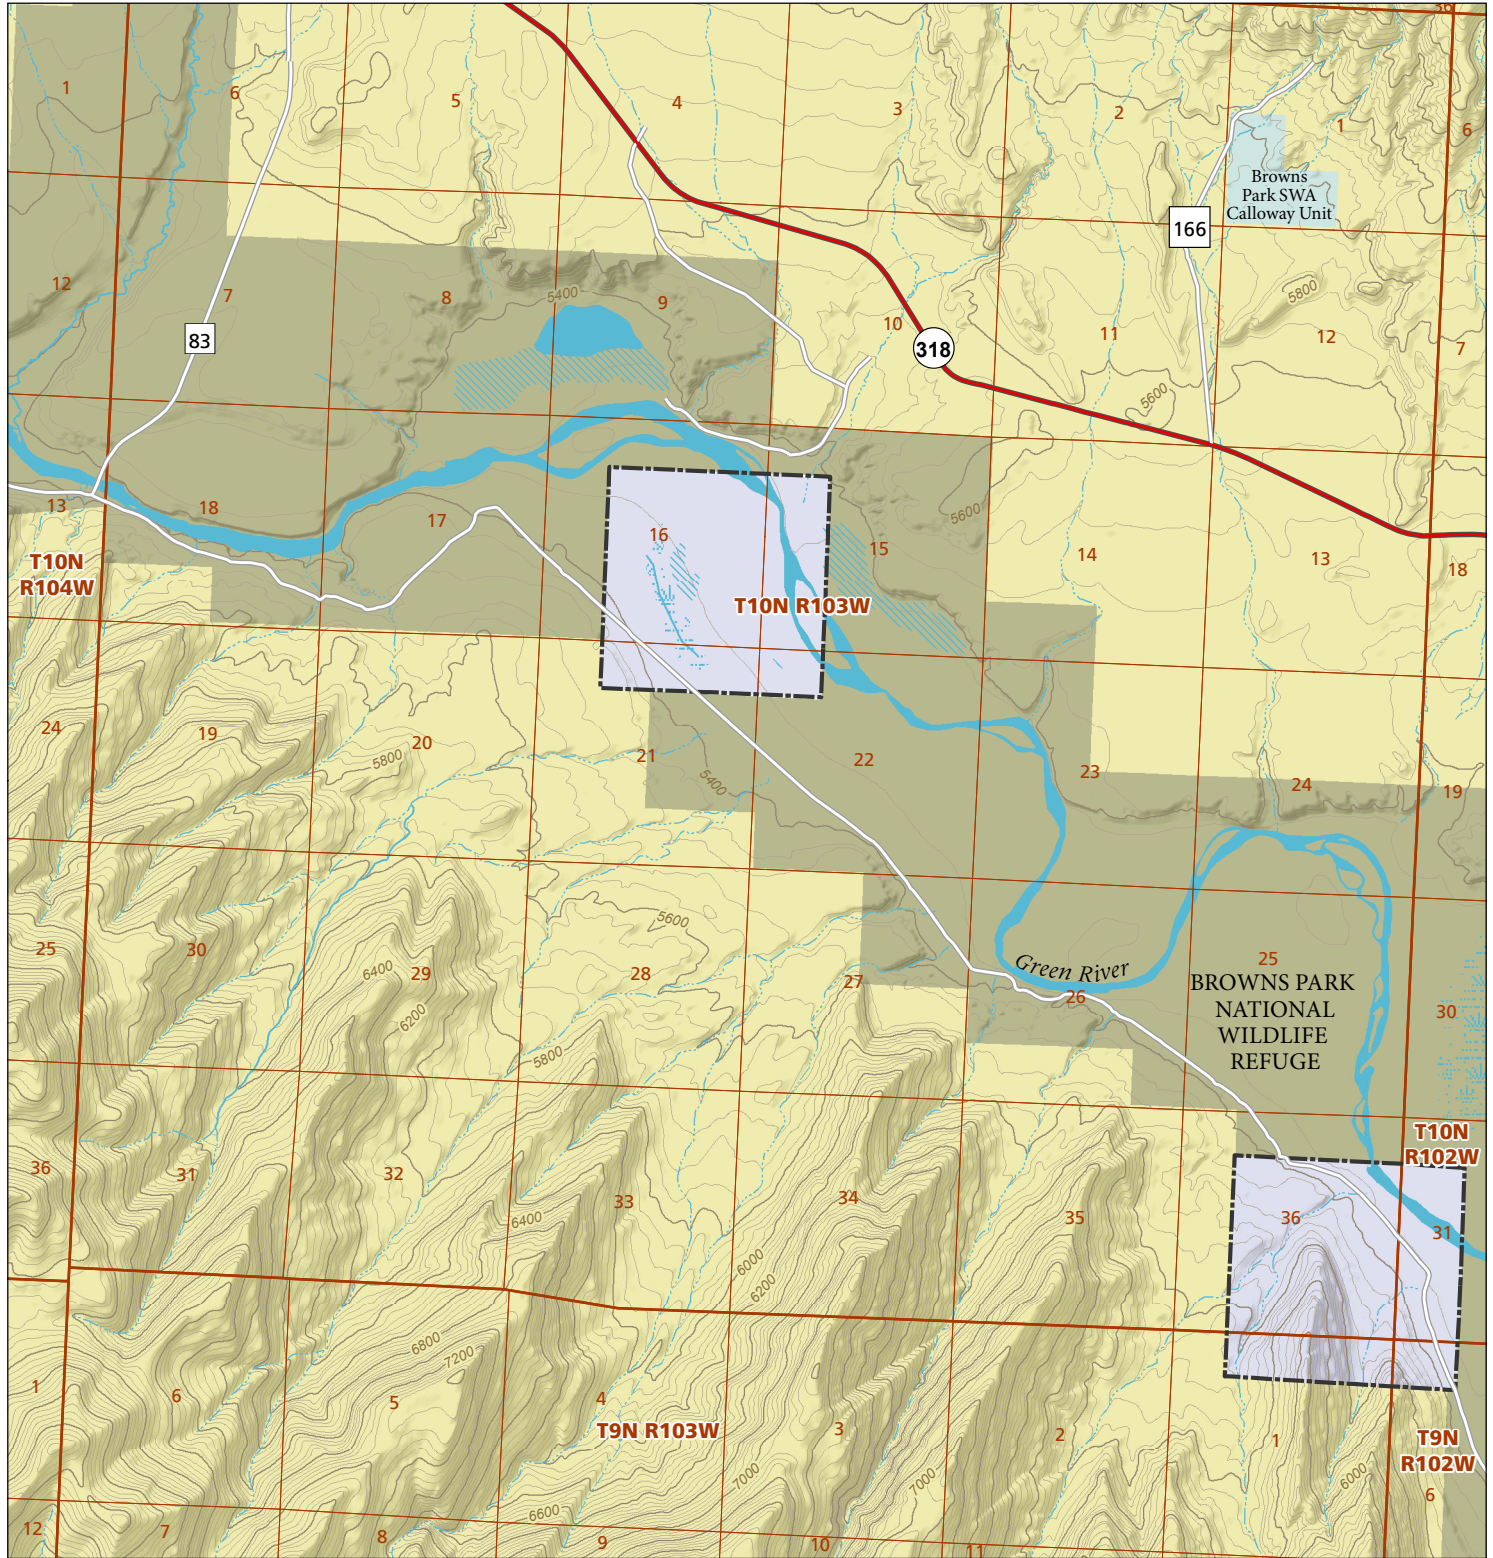

Browns Park

STL Hunting and Fishing Access Program

Please see the current Colorado State Recreation Lands brochure for listing of land use regulations and access points for this property and other SLB parcels open for wildlife related recreation. Also refer to the CPW Fishing and Hunting information brochure for current hunting and fishing regulations.

Map Updated: 9/14/2023

- STL Boundary
- Parking
- SWA
- BLM
- Fish & Wildlife Service
- No Public Access