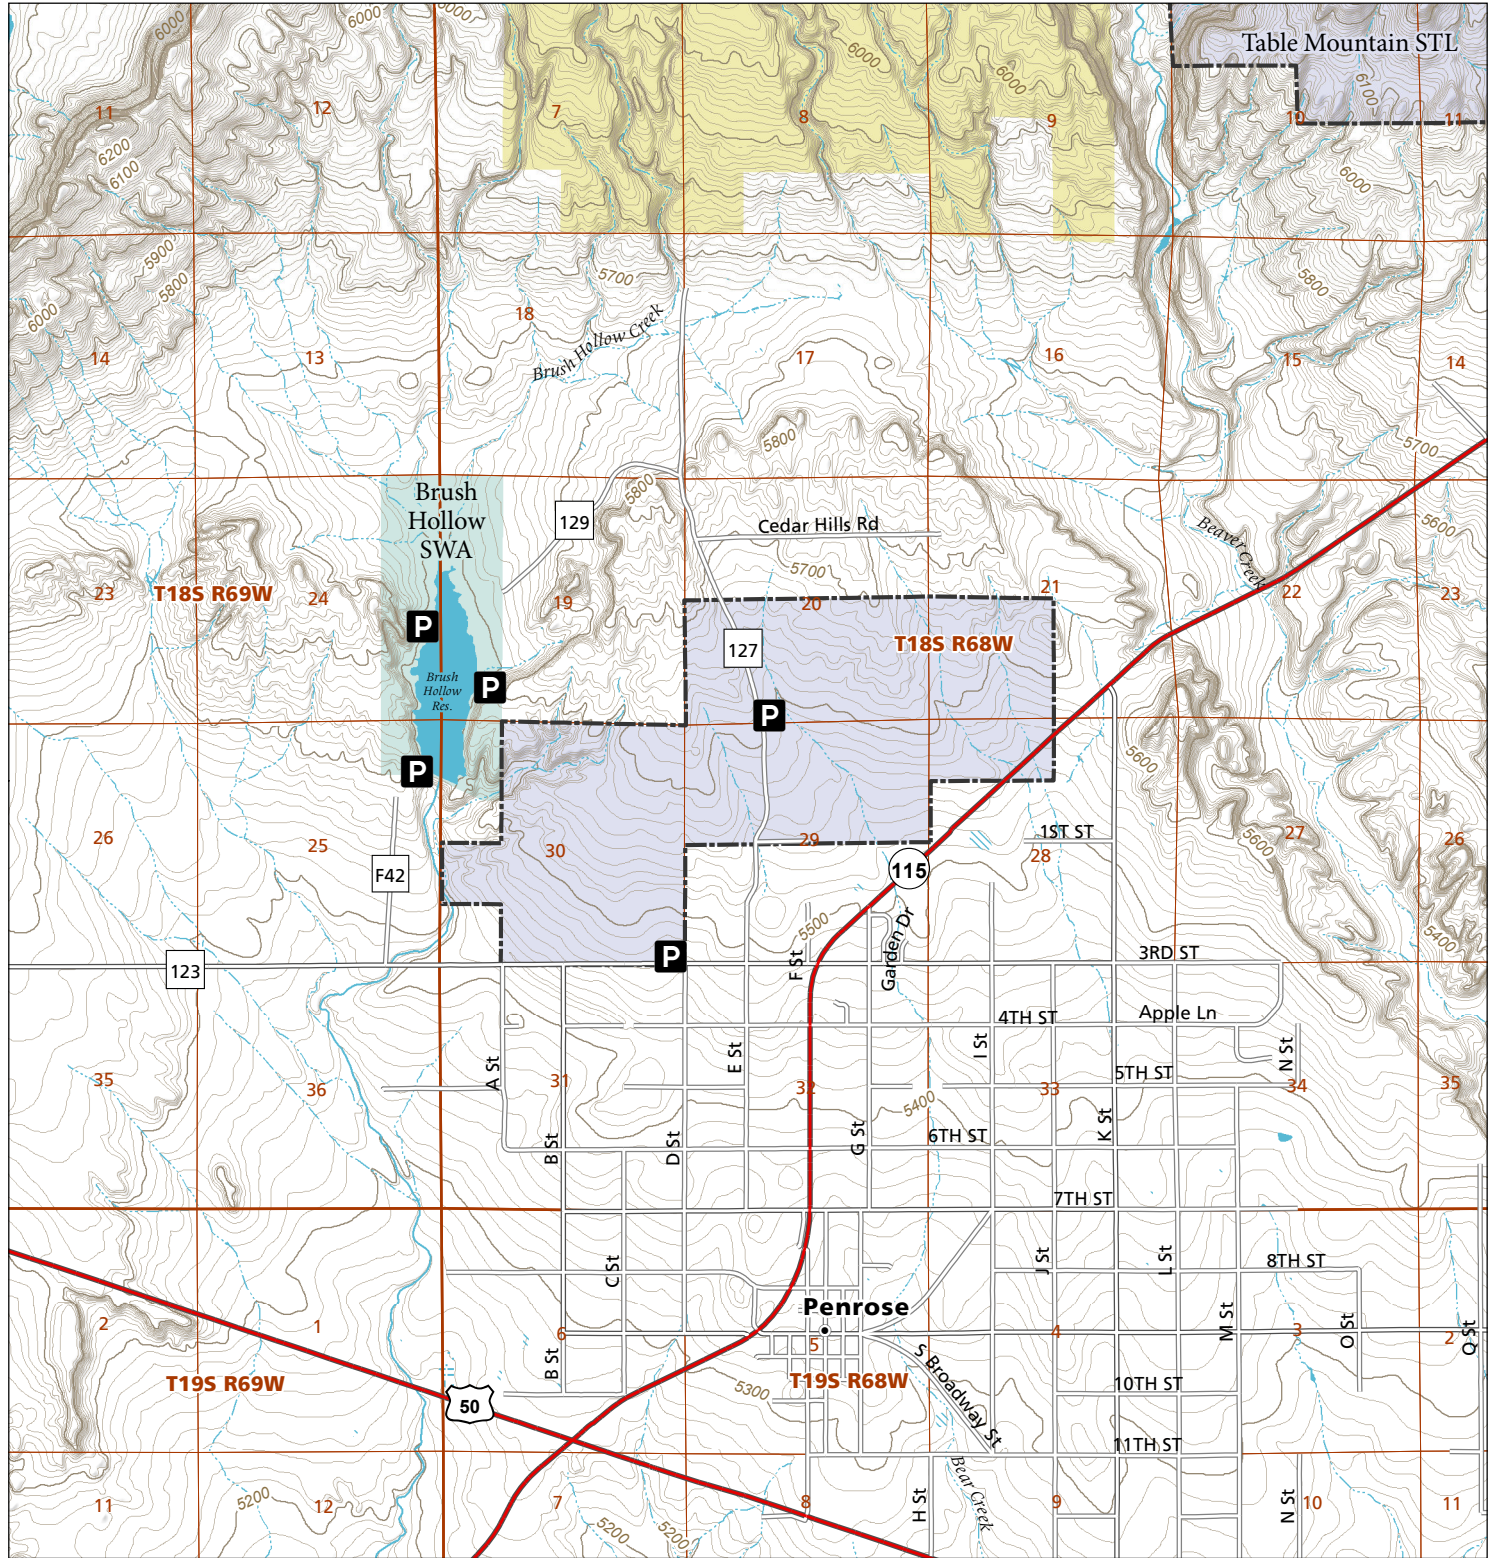

Brush Hollow

STL Hunting and Fishing Access Program

Please see the current Colorado State Recreation Lands brochure for listing of land use regulations and access points for this property and other SLB parcels open for wildlife related recreation. Also refer to the CPW Fishing and Hunting information brochure for current hunting and fishing regulations.

Map Updated: 8/29/2023

-  STL Boundary
-  Parking
-  SWA
-  BLM
-  No Public Access