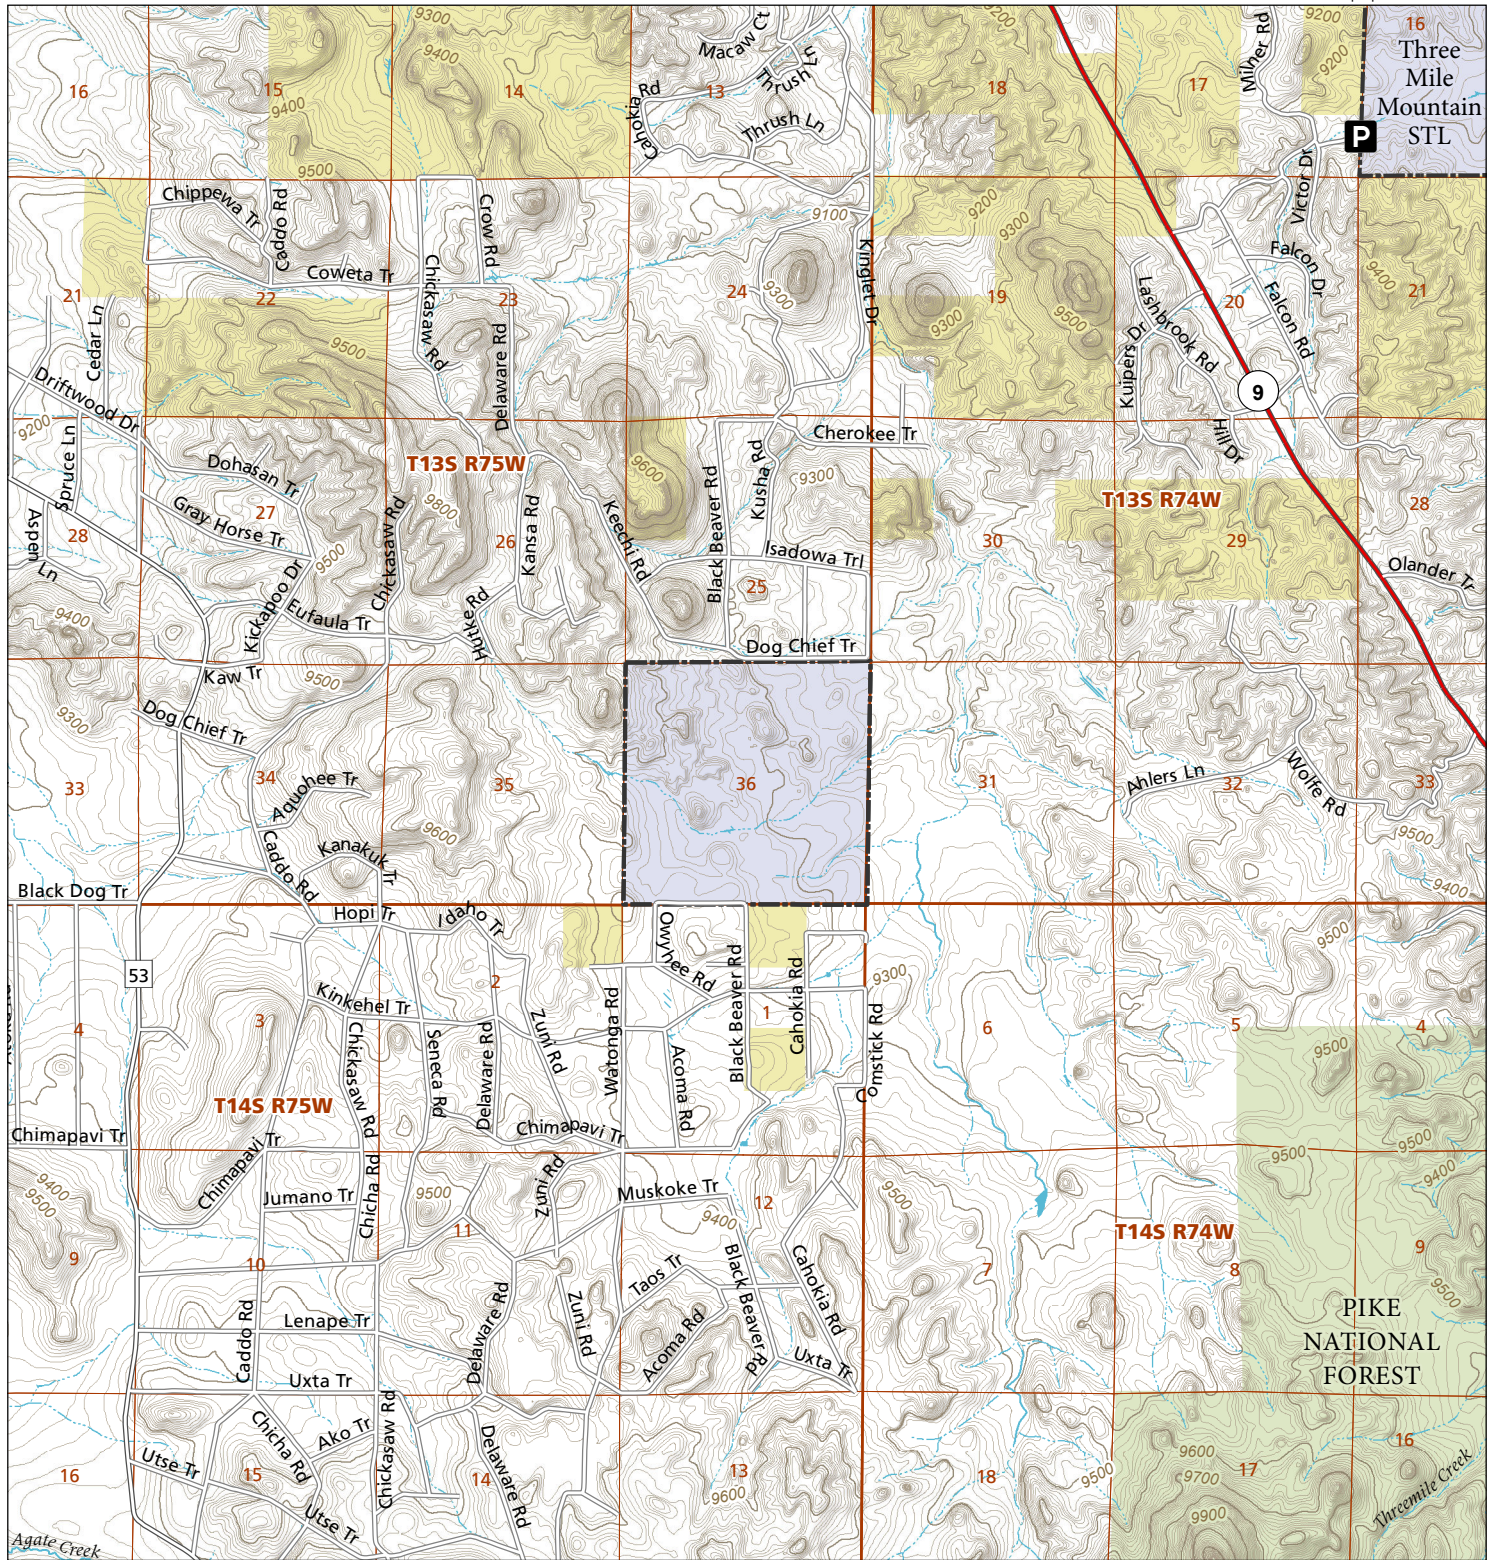

Buffalo Gulch

STL Hunting and Fishing Access Program

Please see the current Colorado State Recreation Lands brochure for listing of land use regulations and access points for this property and other SLB parcels open for wildlife related recreation. Also refer to the CPW Fishing and Hunting information brochure for current hunting and fishing regulations.

Map Updated: 7/26/2023

-  STL Boundary
-  State Park
-  US Forest Service
-  BLM
-  No Public Access
-  No Public Access