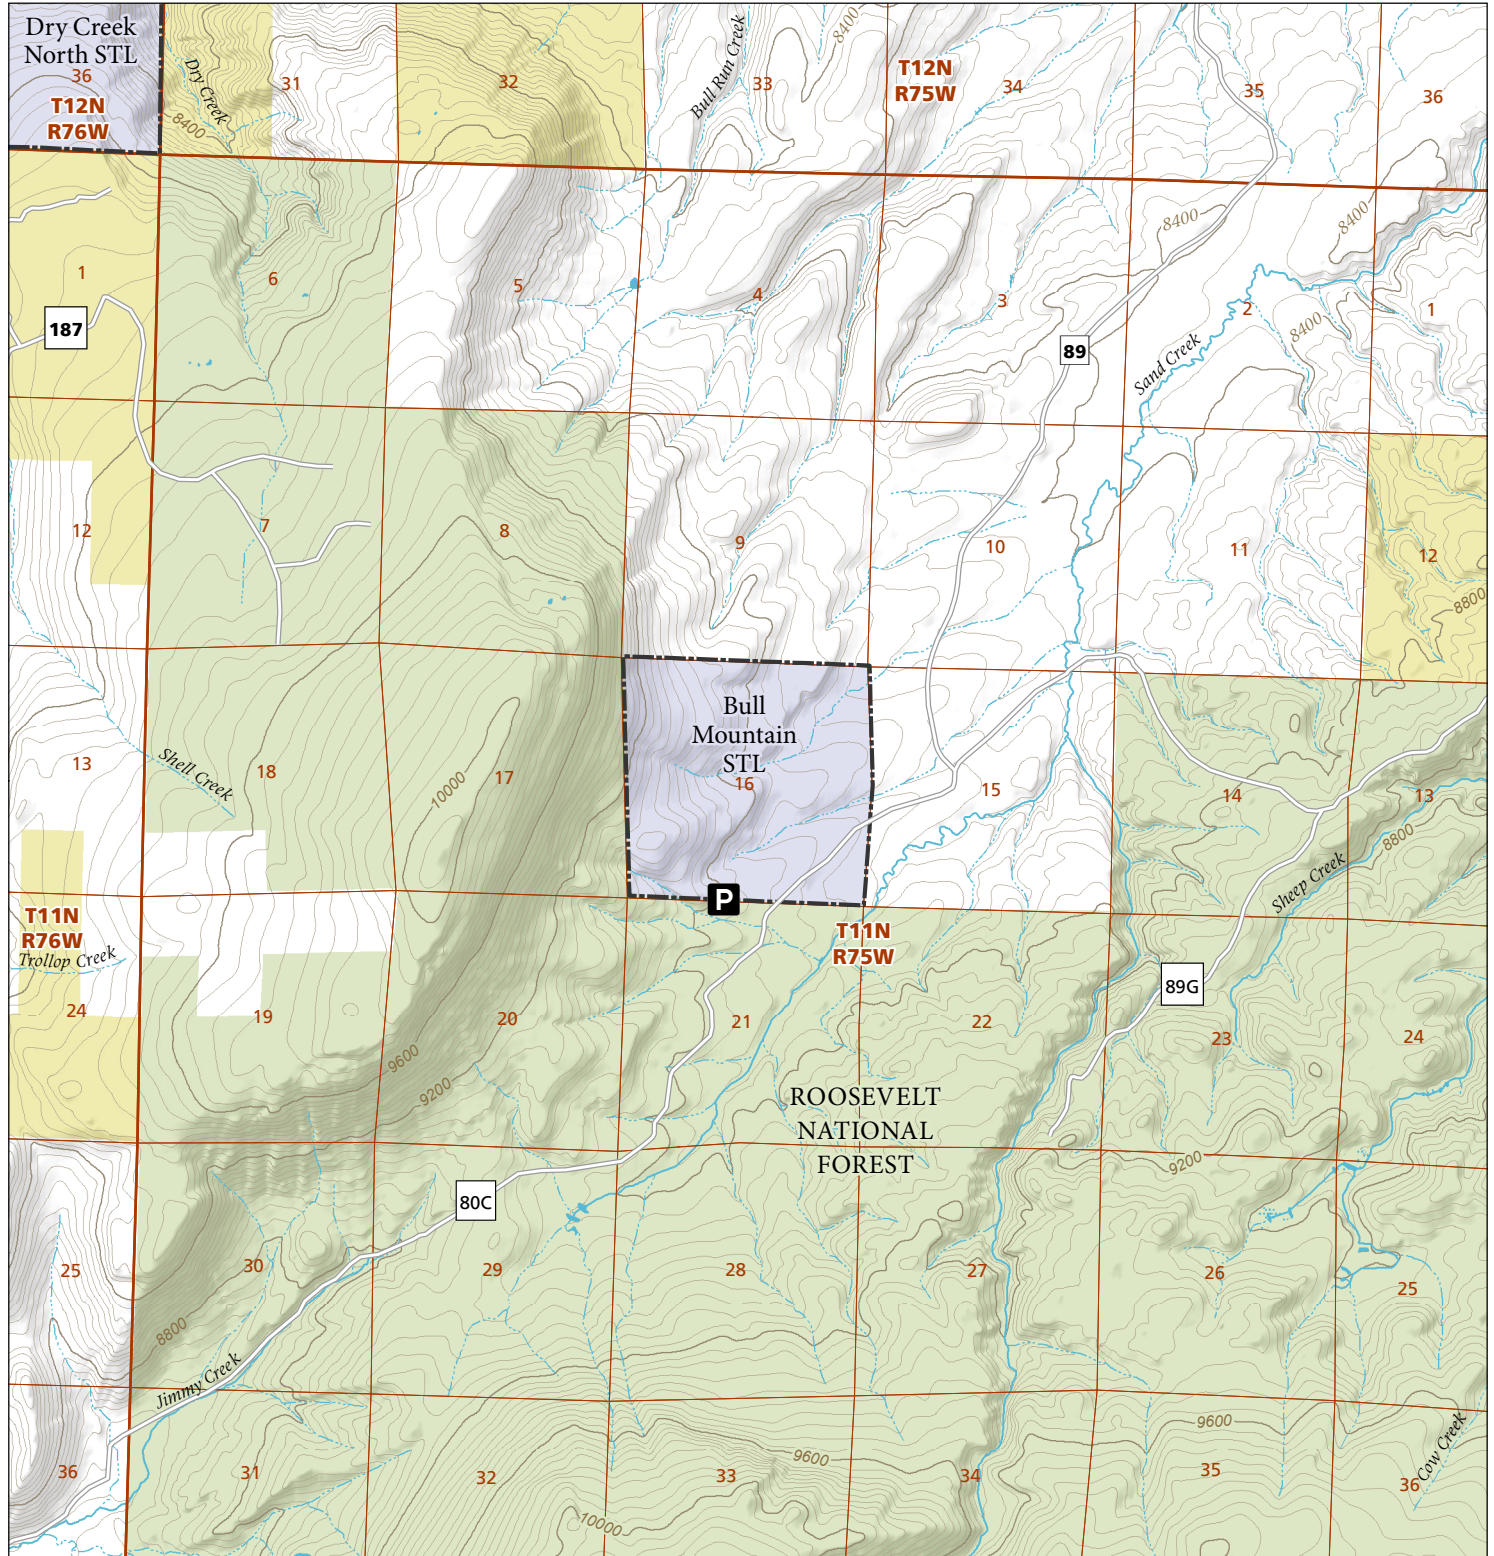

Bull Mountain

STL Hunting and Fishing Access Program

Please see the current Colorado State Recreation Lands brochure for listing of land use regulations and access points for this property and other SLB parcels open for wildlife related recreation. Also refer to the CPW Fishing and Hunting information brochure for current hunting and fishing regulations.

Map Updated: 8/4/2023

-  STL Boundary
-  BLM
-  Parking
-  US Forest Service
-  No Public Access