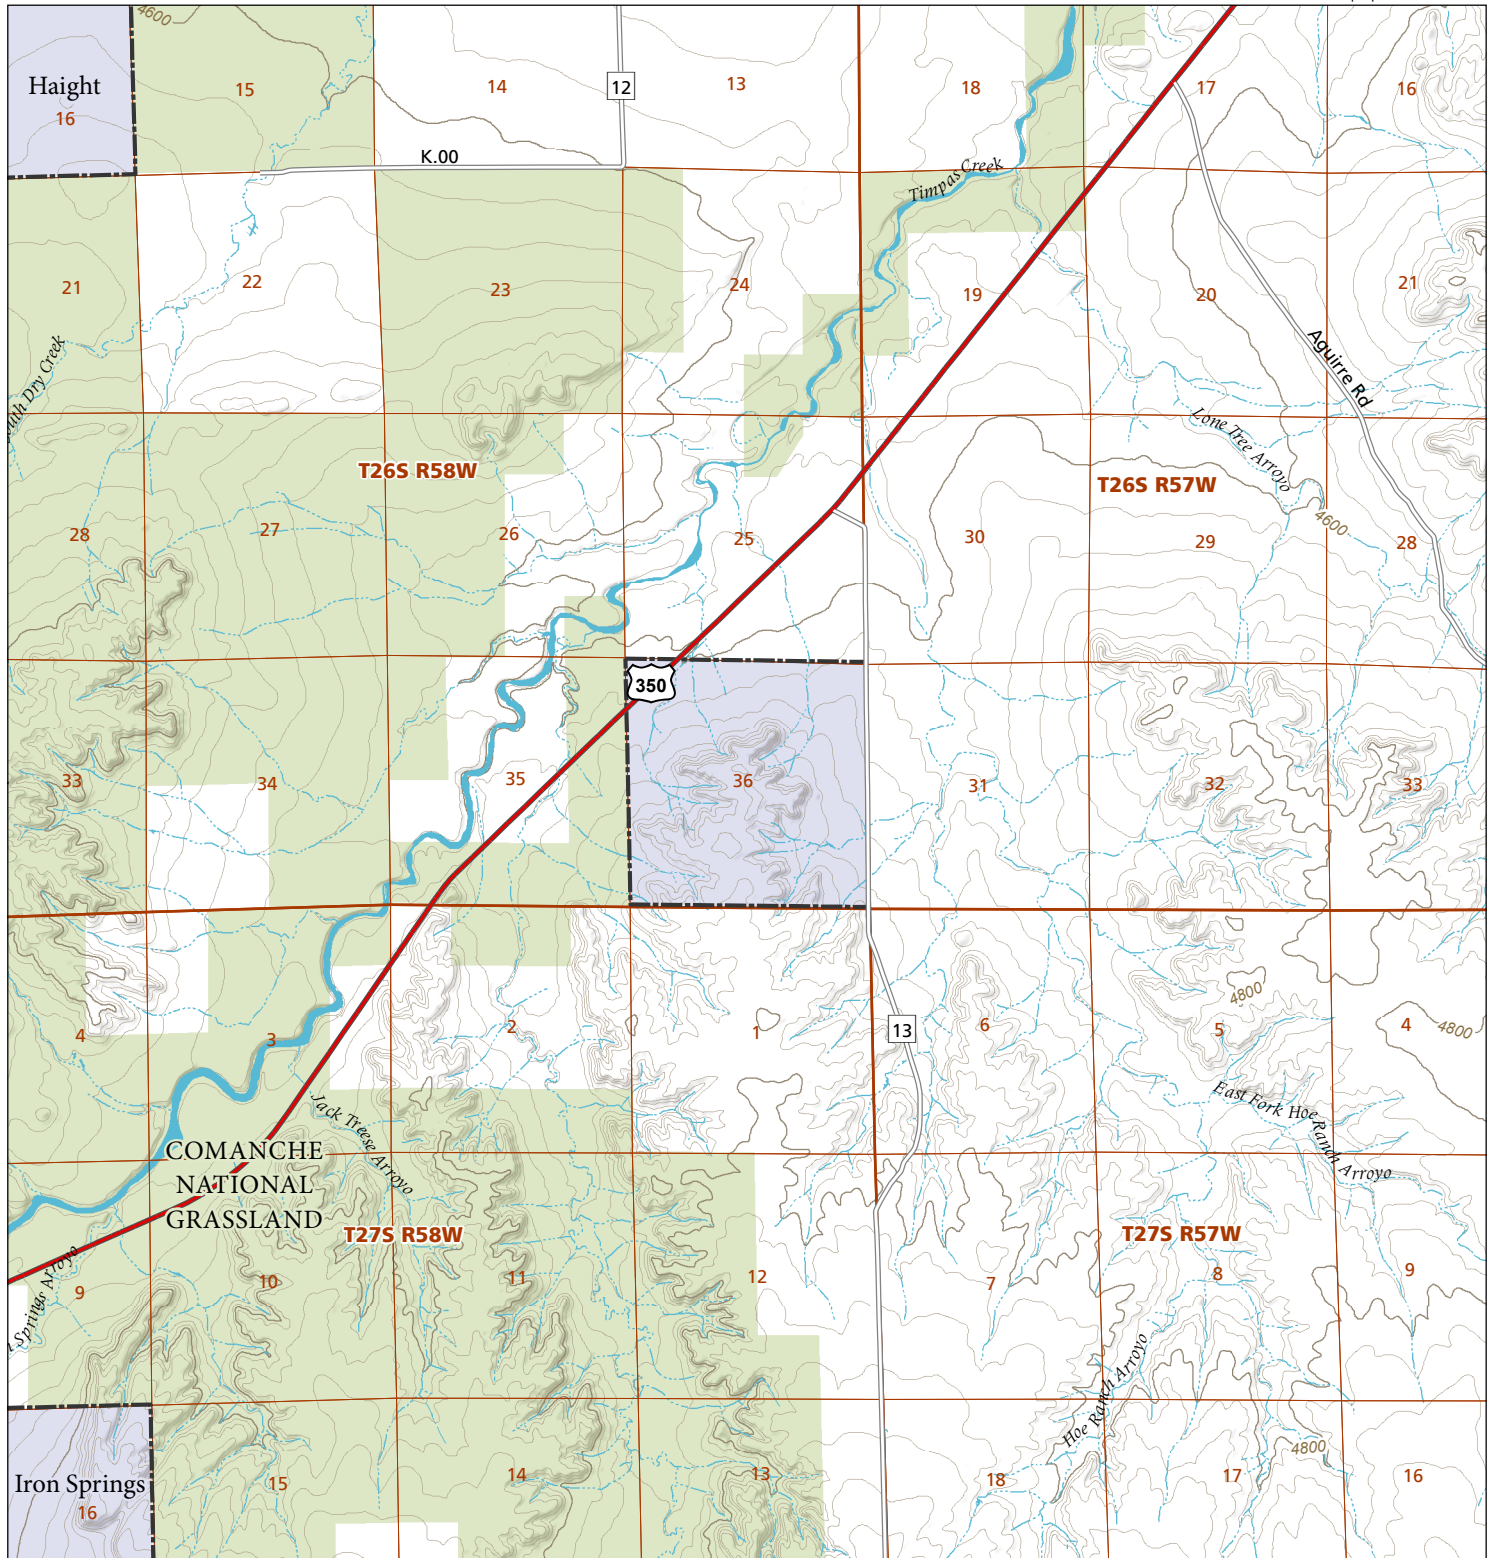

# Bull Pasture

## STL Hunting and Fishing Access Program

Please see the current Colorado State Recreation Lands brochure for listing of land use regulations and access points for this property and other SLB parcels open for wildlife related recreation. Also refer to the CPW Fishing and Hunting information brochure for current hunting and fishing regulations.

Map Updated: 8/24/2023

-  STL Boundary
-  US Forest Service
-  Parking
-  No Public Access