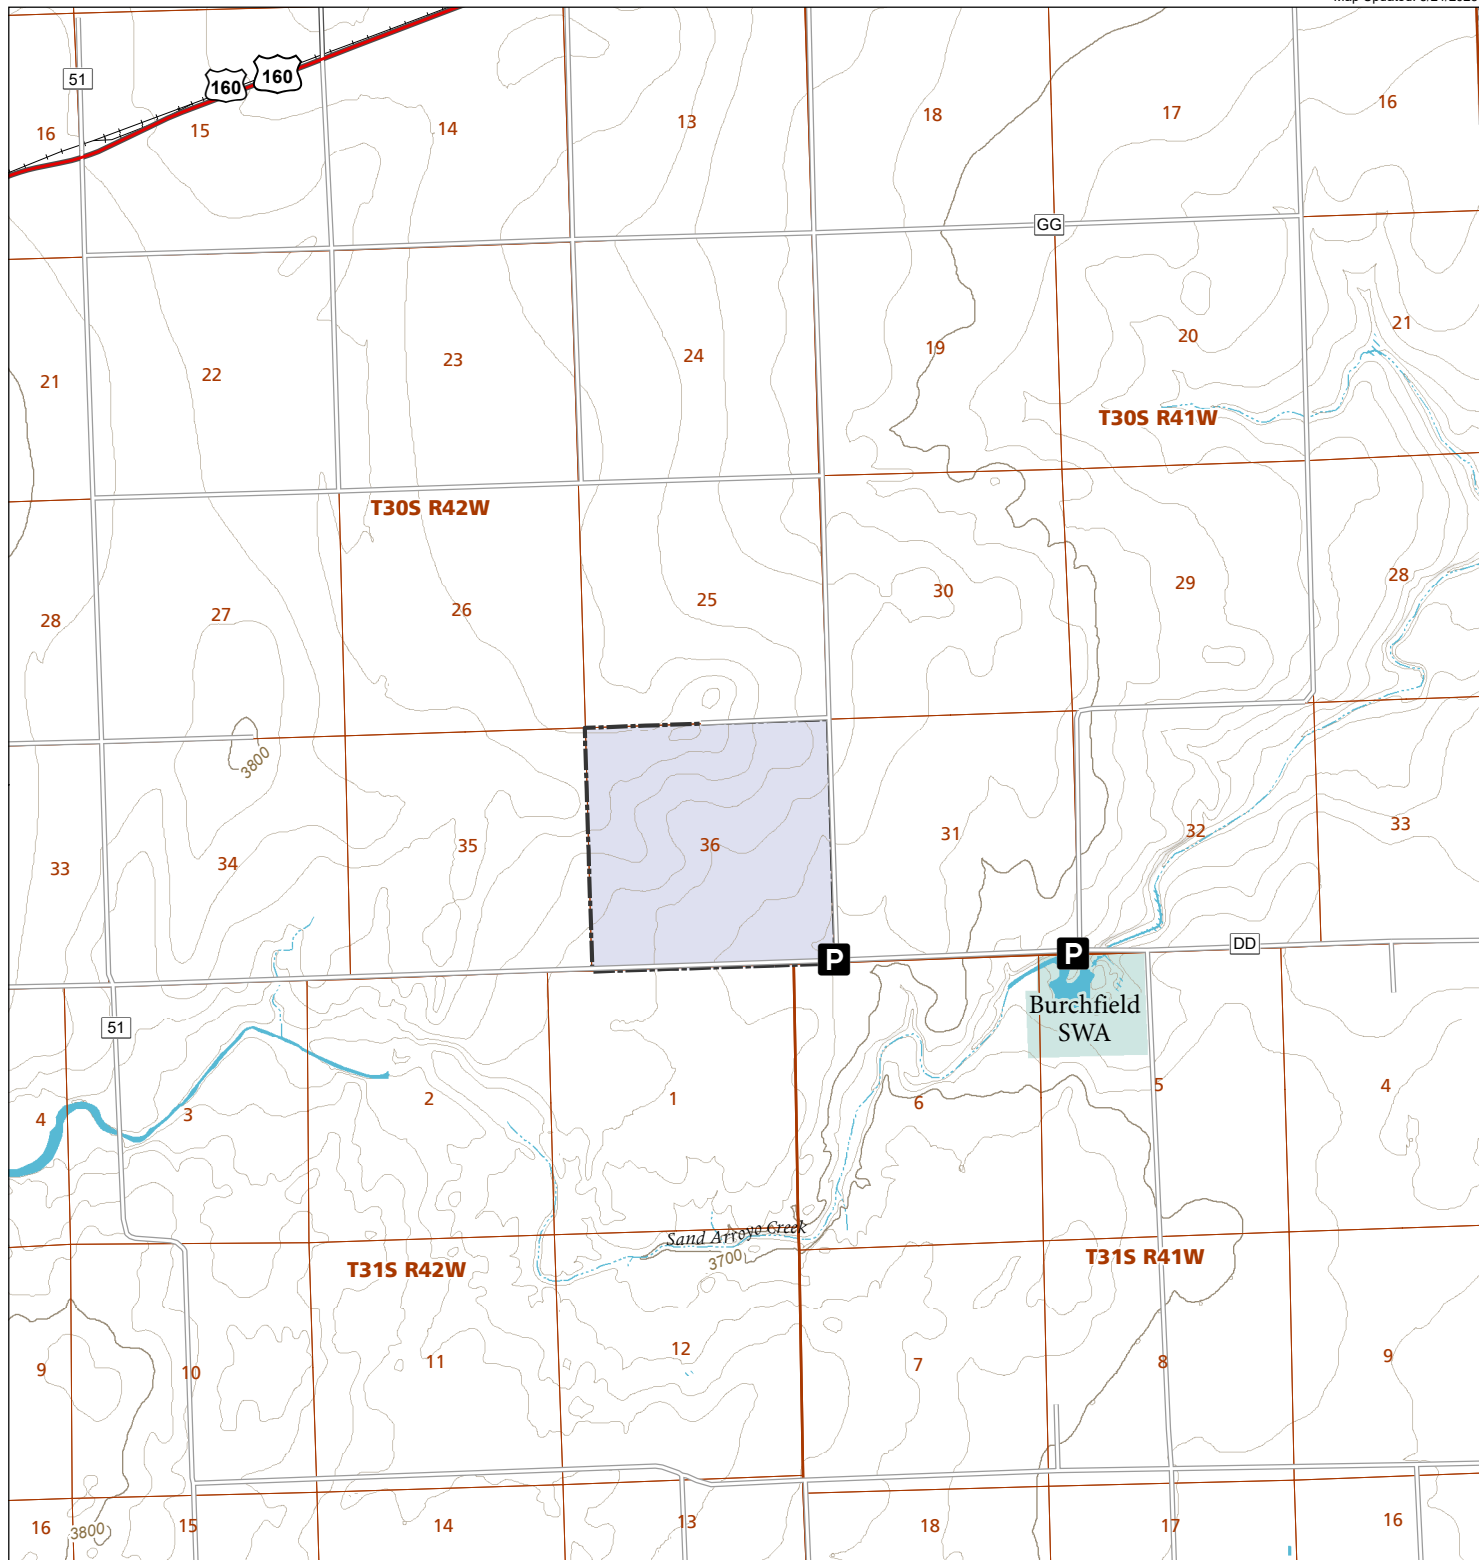

Burchfield

STL Hunting and Fishing Access Program

Please see the current Colorado State Recreation Lands brochure for listing of land use regulations and access points for this property and other SLB parcels open for wildlife related recreation. Also refer to the CPW Fishing and Hunting information brochure for current hunting and fishing regulations.

Map Updated: 8/24/2023

-  STL Boundary
-  SWA
-  Parking
-  No Public Access