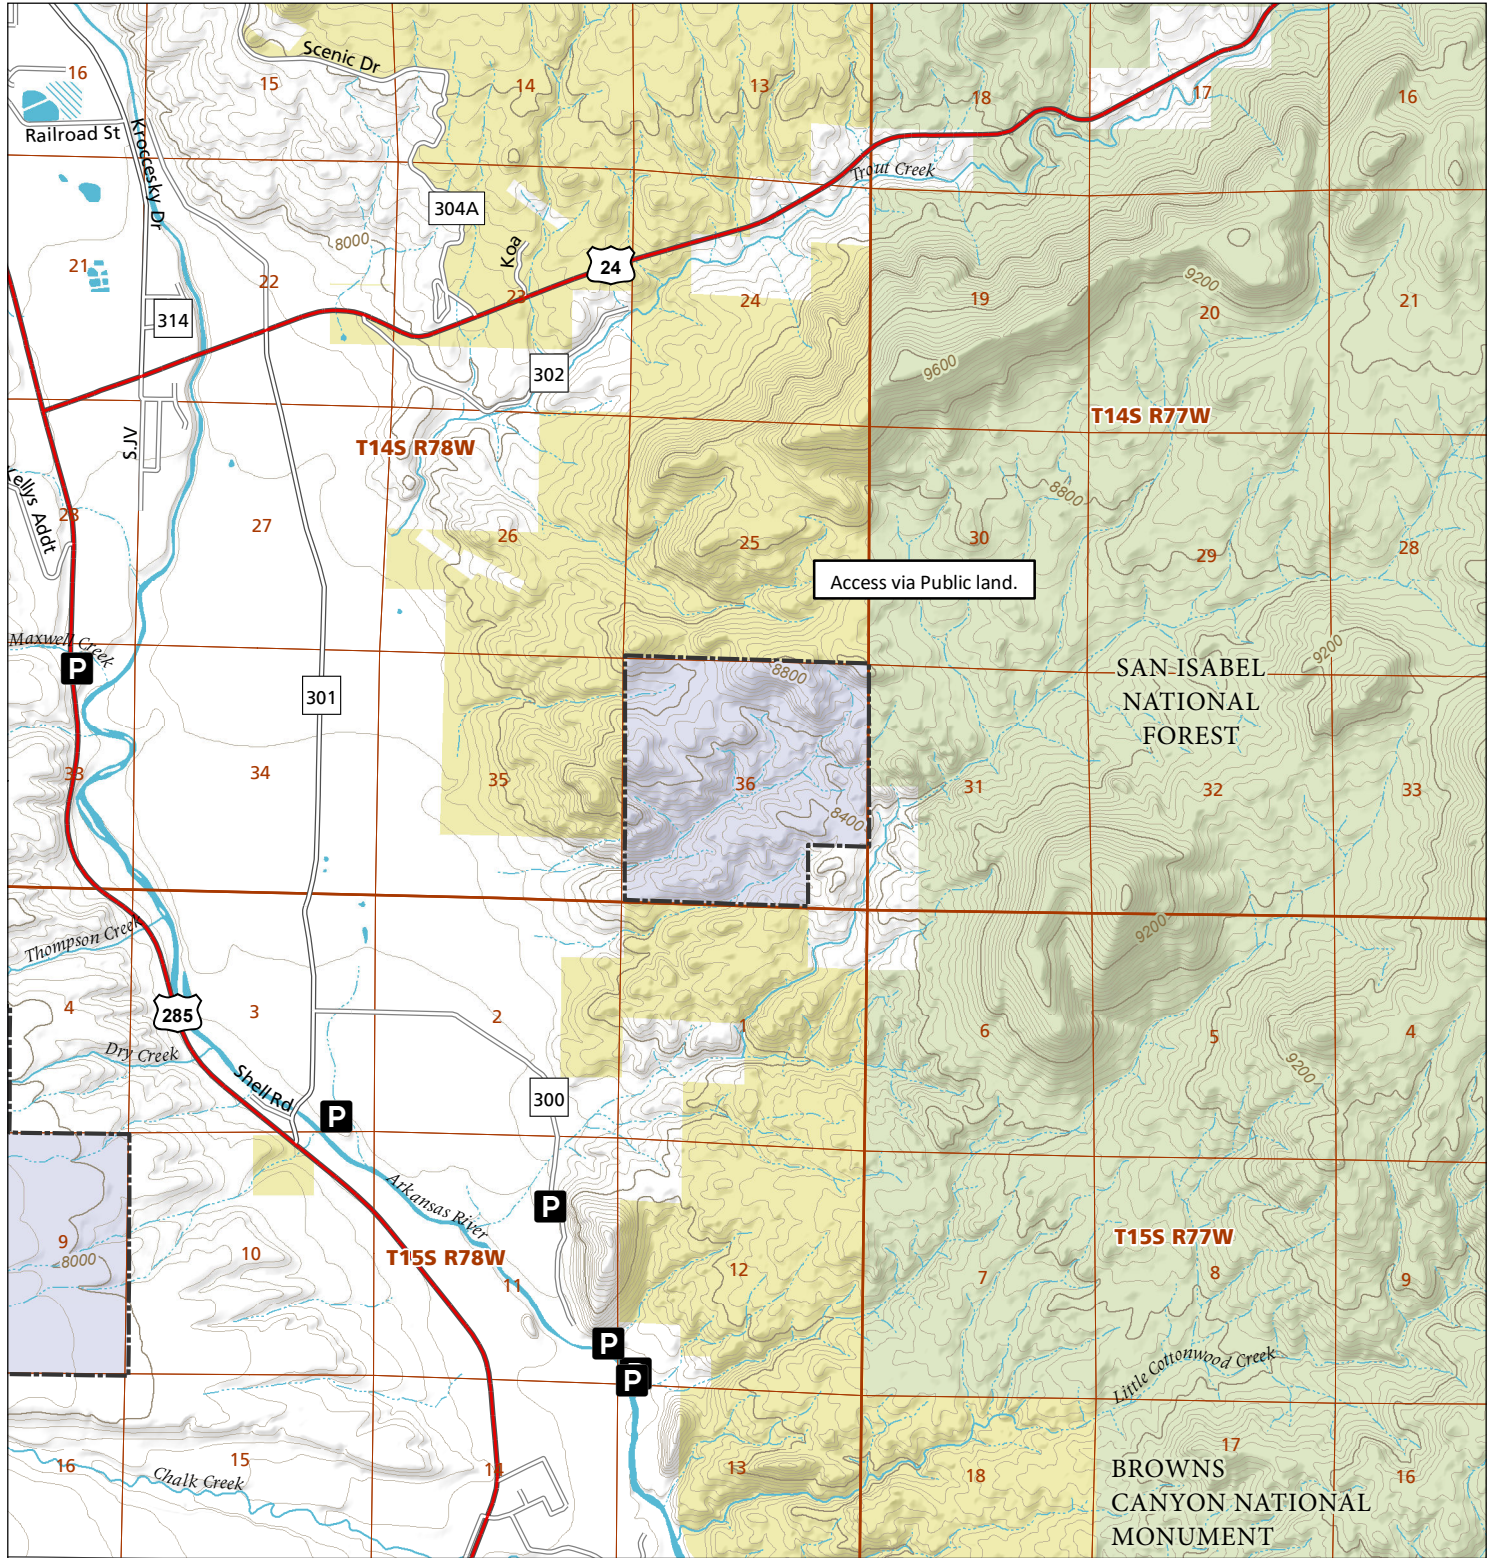

Burns Canyon

STL Hunting and Fishing Access Program

Please see the current Colorado State Recreation Lands brochure for listing of land use regulations and access points for this property and other SLB parcels open for wildlife related recreation. Also refer to the CPW Fishing and Hunting information brochure for current hunting and fishing regulations.

Map Updated: 8/29/2023

-  STL Boundary
-  BLM
-  US Forest Service
-  No Public Access