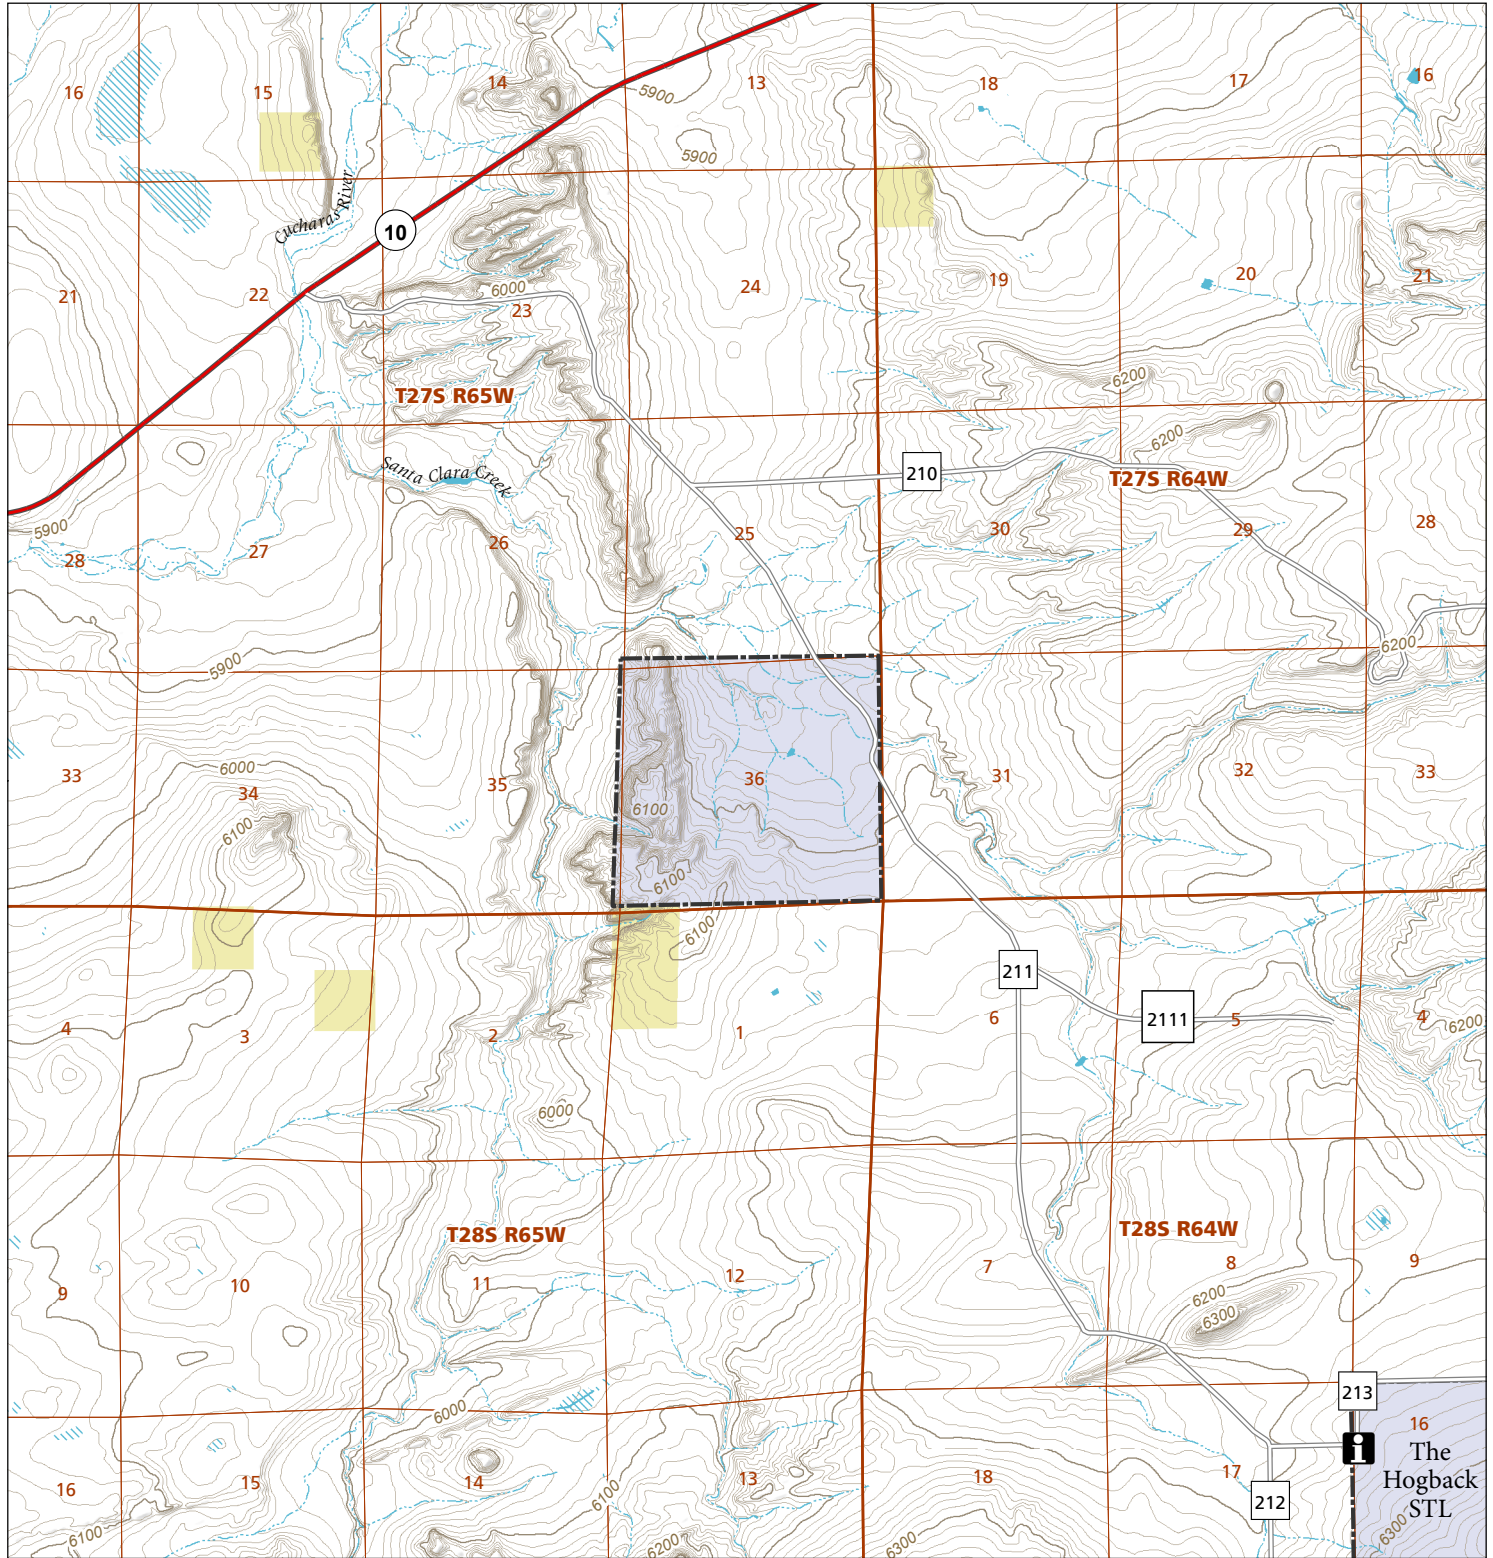

Bustos Flat

STL Hunting and Fishing Access Program

Please see the current Colorado State Recreation Lands brochure for listing of land use regulations and access points for this property and other SLB parcels open for wildlife related recreation. Also refer to the CPW Fishing and Hunting information brochure for current hunting and fishing regulations.

Map Updated: 8/18/2023

-  STL Boundary
-  BLM
-  Parking
-  No Public Access