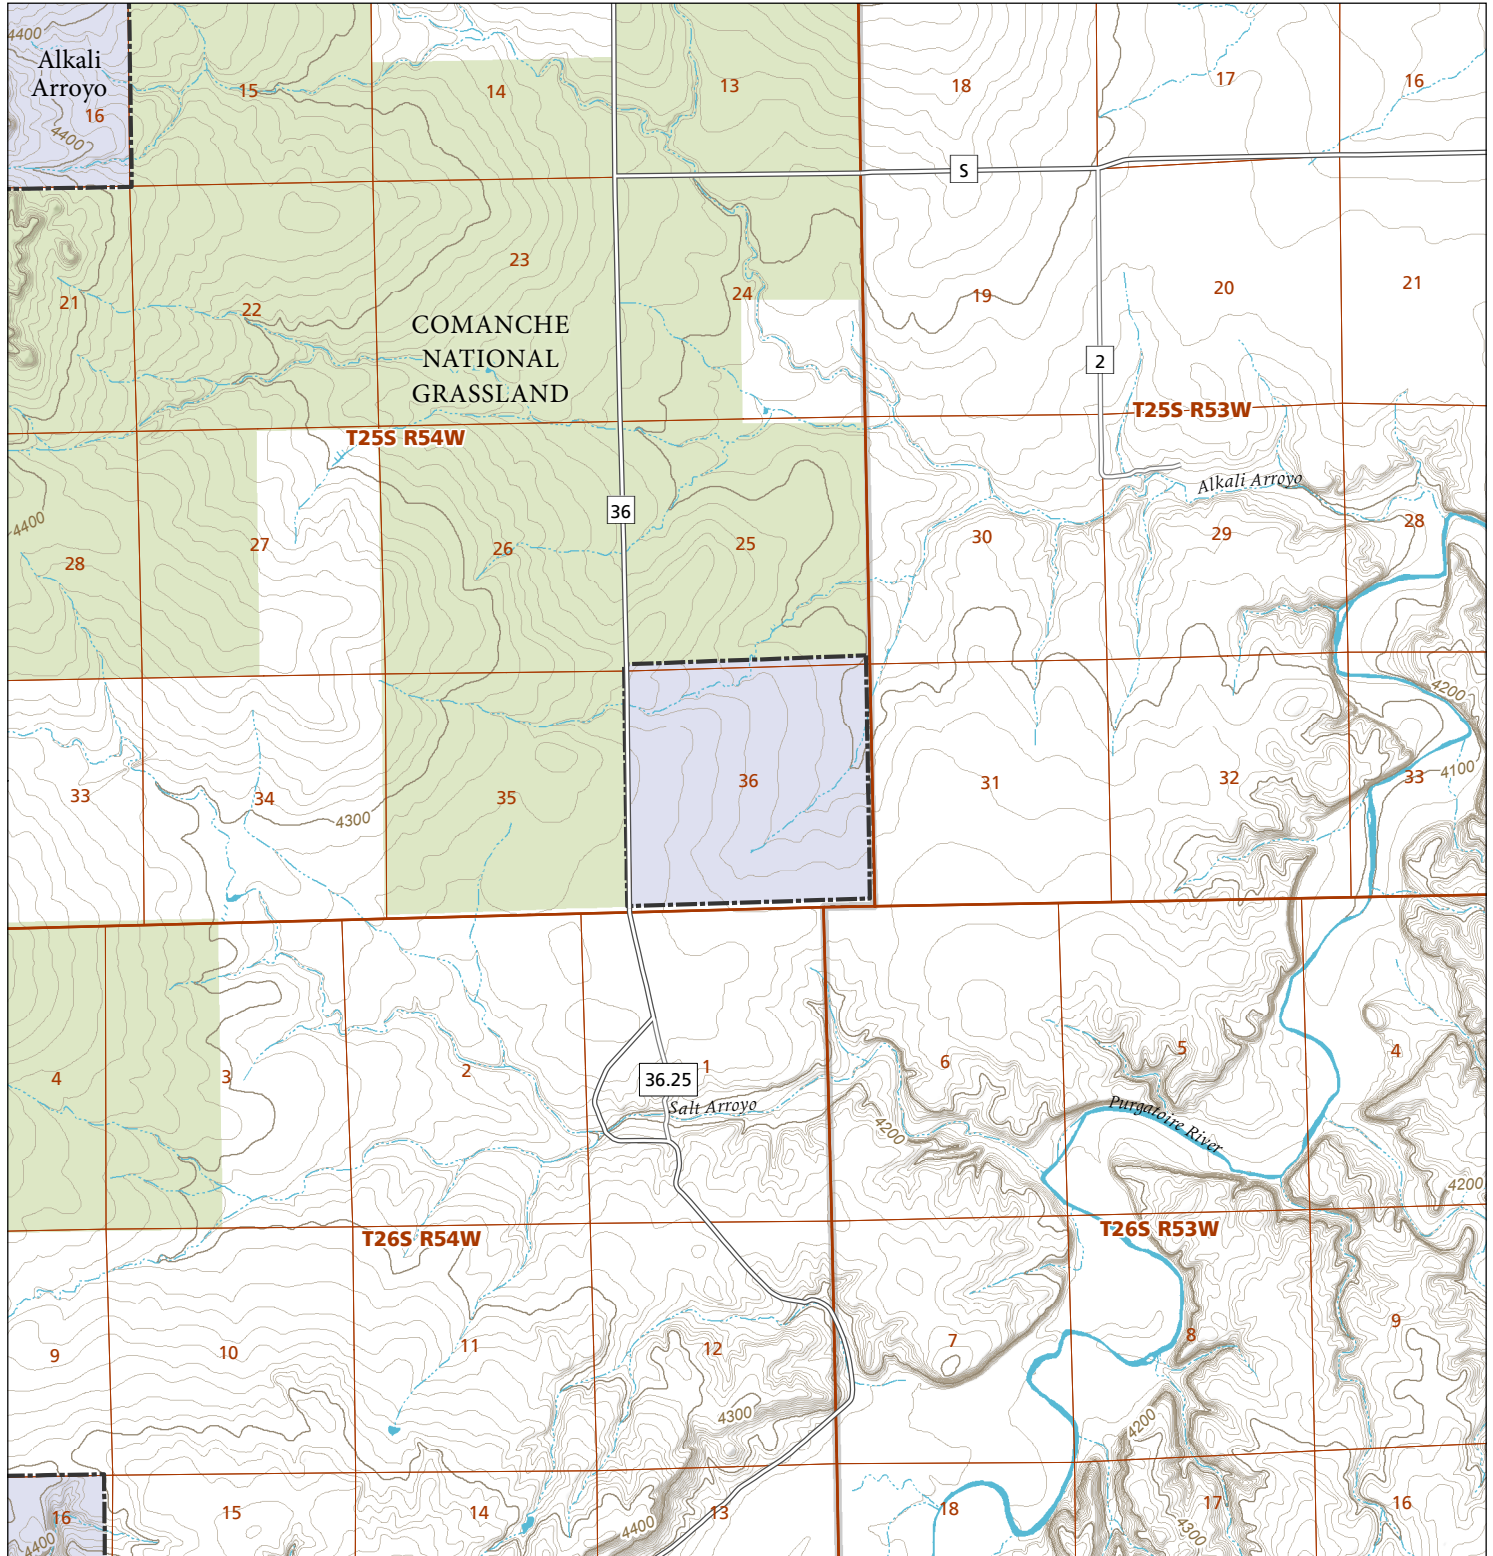

# Carrica

## STL Hunting and Fishing Access Program

Please see the current Colorado State Recreation Lands brochure for listing of land use regulations and access points for this property and other SLB parcels open for wildlife related recreation. Also refer to the CPW Fishing and Hunting information brochure for current hunting and fishing regulations.

Map Updated: 8/24/2023

-  STL Boundary
-  US Forest Service
-  No Public Access