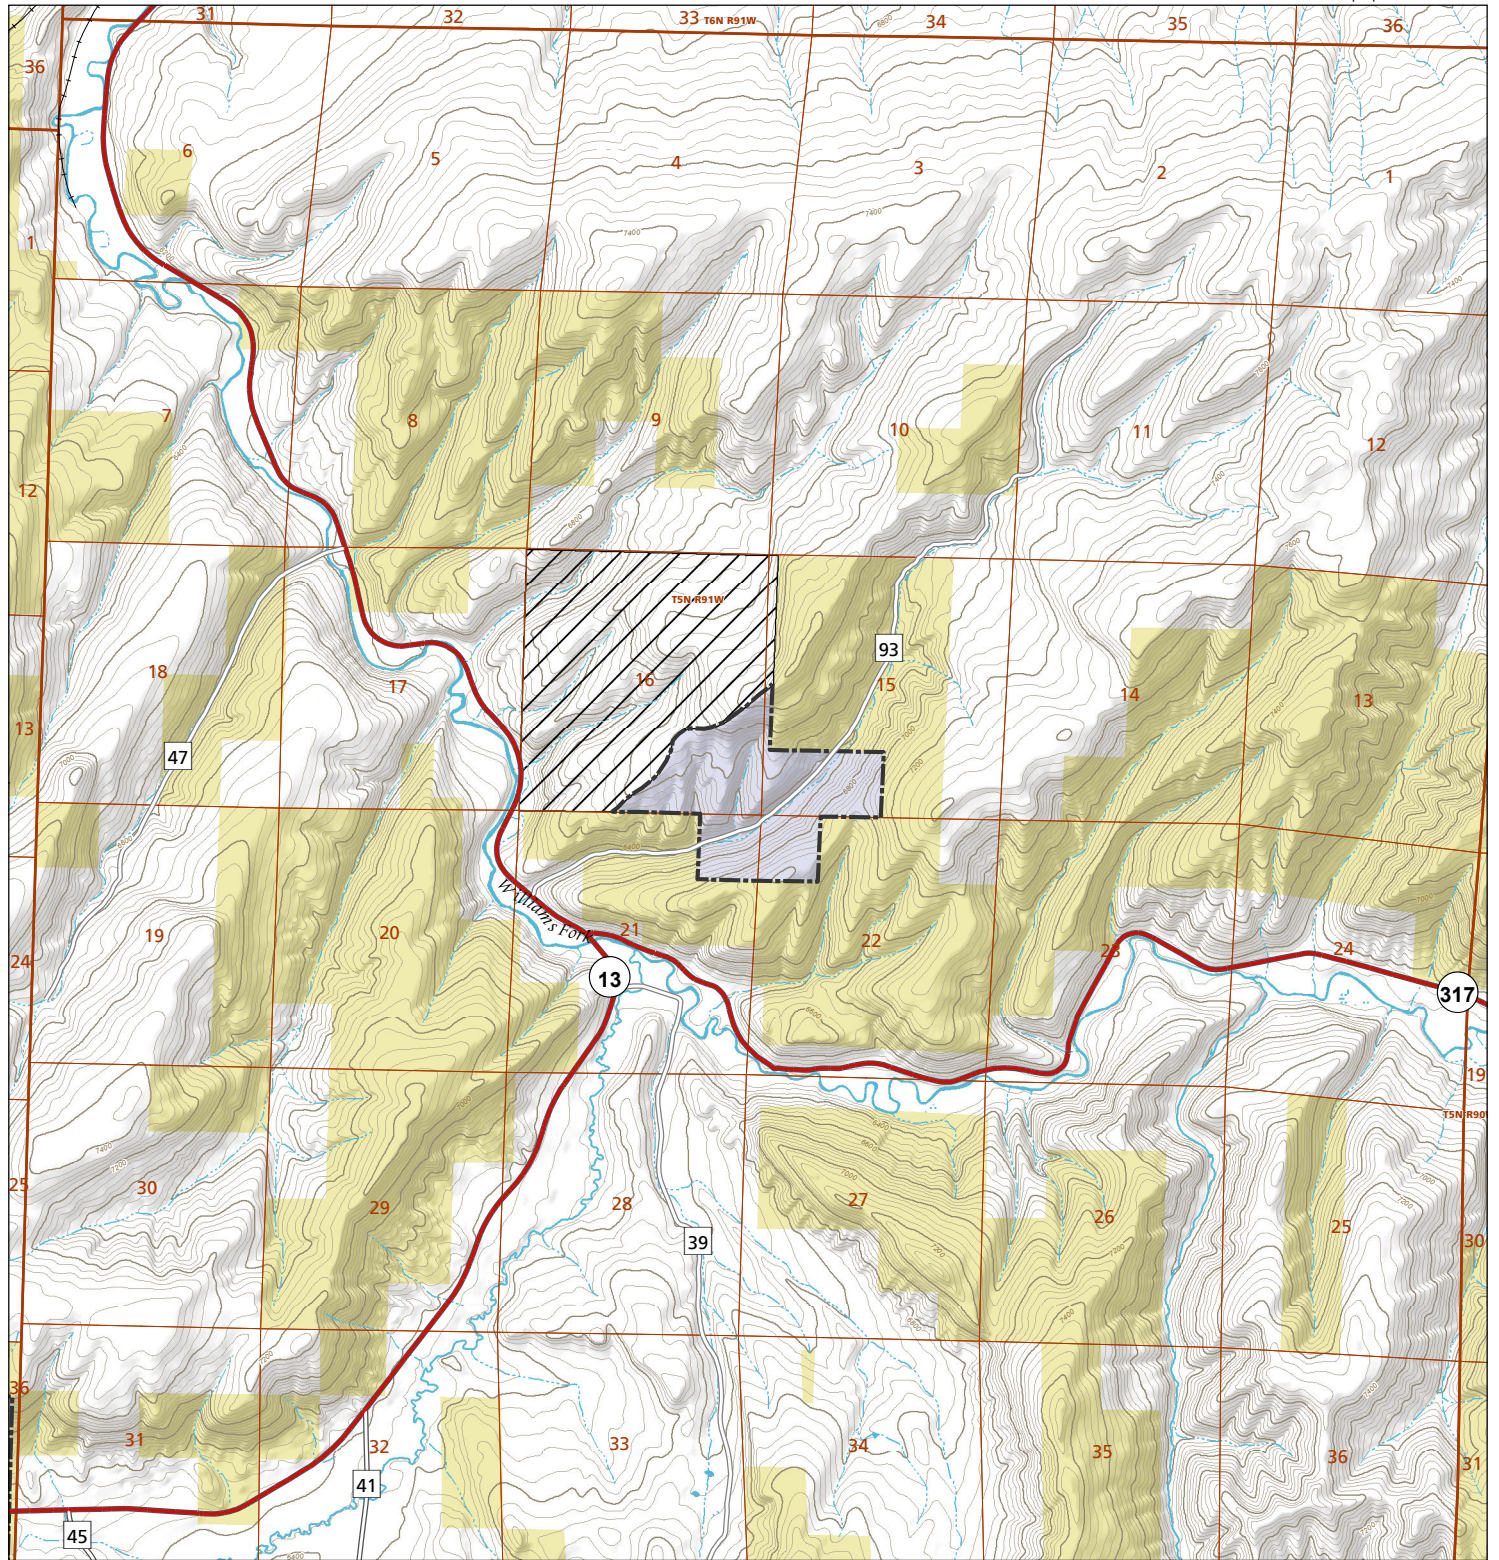

Castor Gulch

STL Hunting and Fishing Access Program

Please see the current Colorado State Recreation Lands brochure for listing of land use regulations and access points for this property and other SLB parcels open for wildlife related recreation. Also refer to the CPW Fishing and Hunting information brochure for current hunting and fishing regulations.

Map Updated: 9/14/2023

-  STL Boundary
-  BLM
-  No Hunting
-  No Public Access