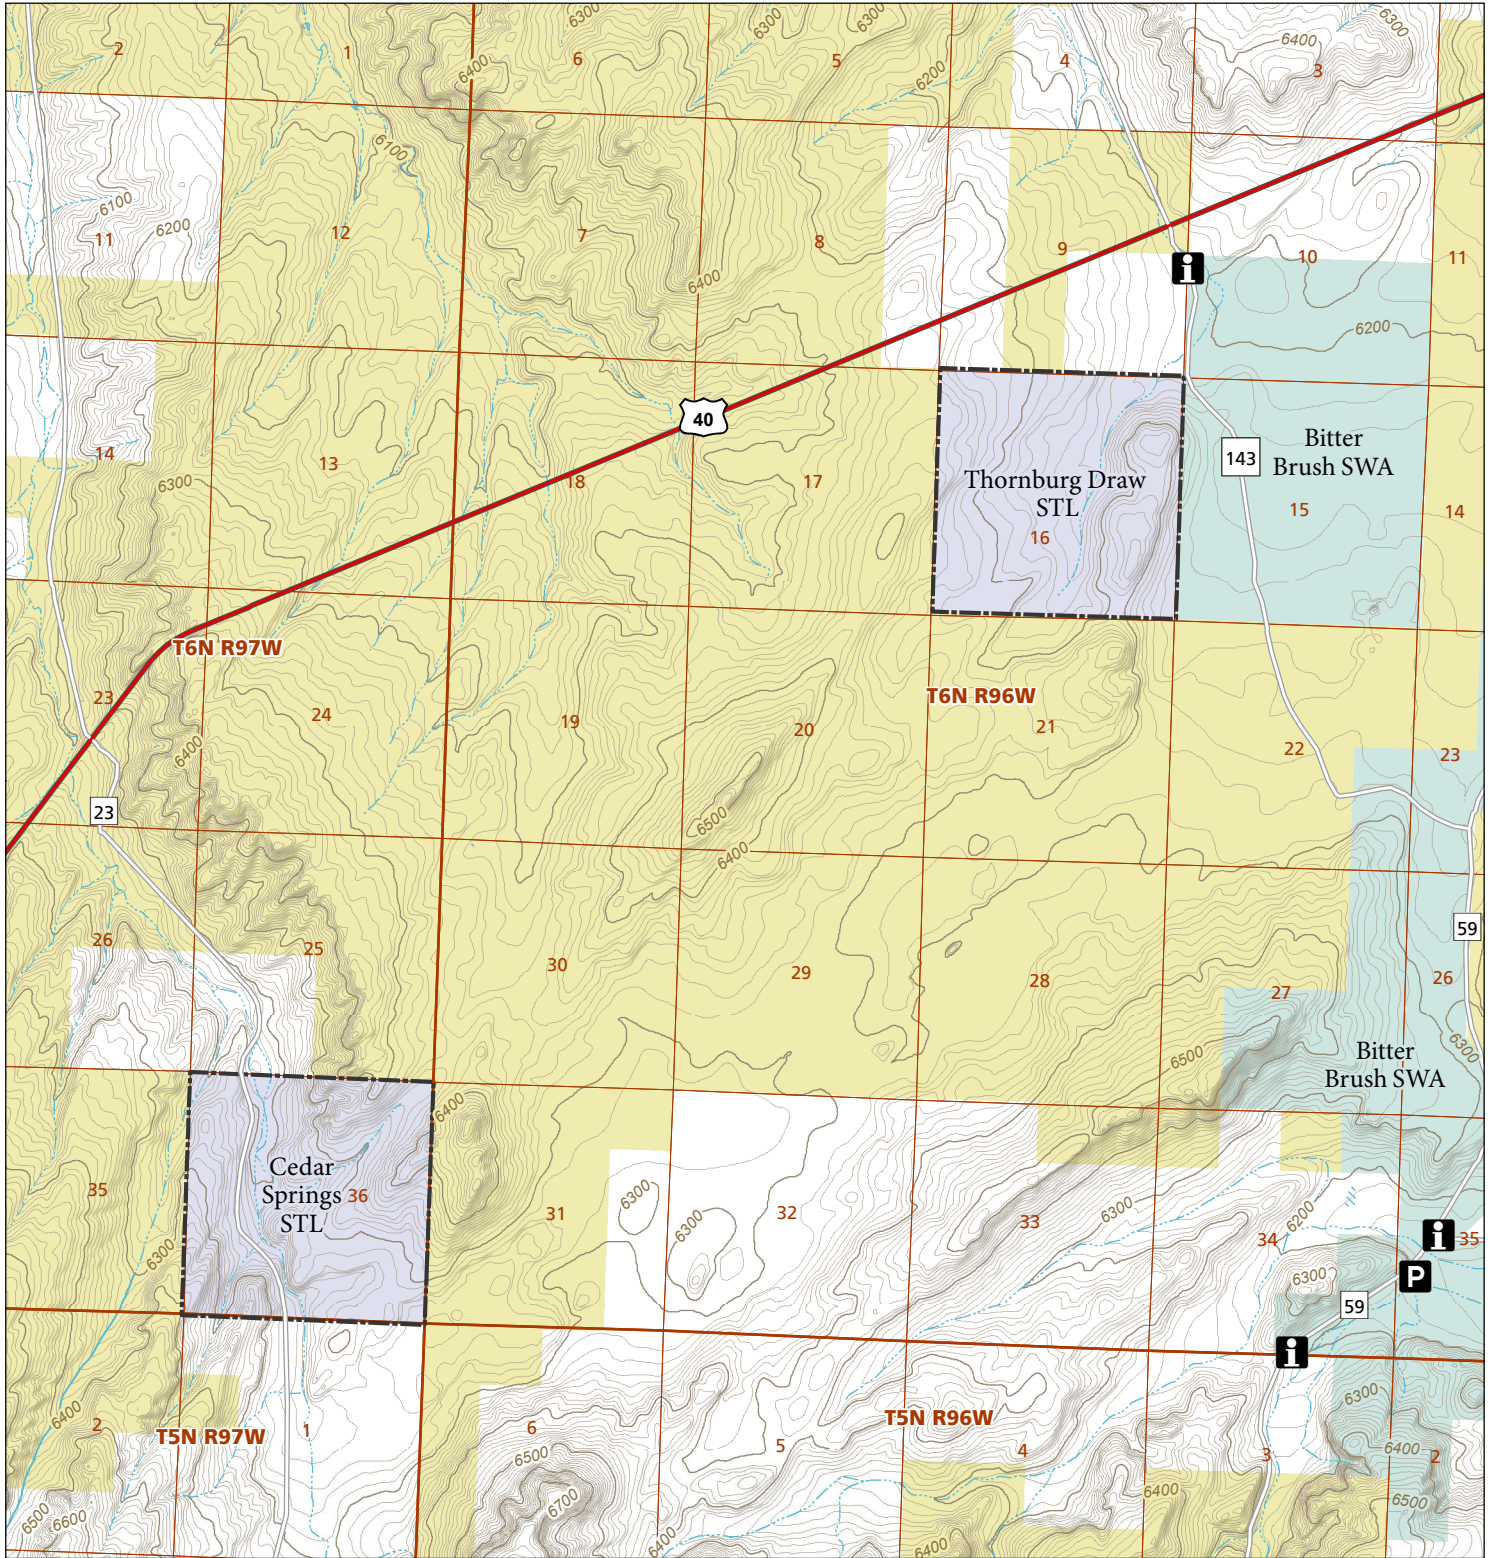

Cedar Springs & Thornburg Draw

STL Hunting and Fishing Access Program

Please see the current Colorado State Recreation Lands brochure for listing of land use regulations and access points for this property and other SLB parcels open for wildlife related recreation. Also refer to the CPW Fishing and Hunting information brochure for current hunting and fishing regulations.

Map Updated: 9/14/2023

-  STL Boundary
-  Info Source
-  Parking
-  SWA
-  BLM
-  No Public Access