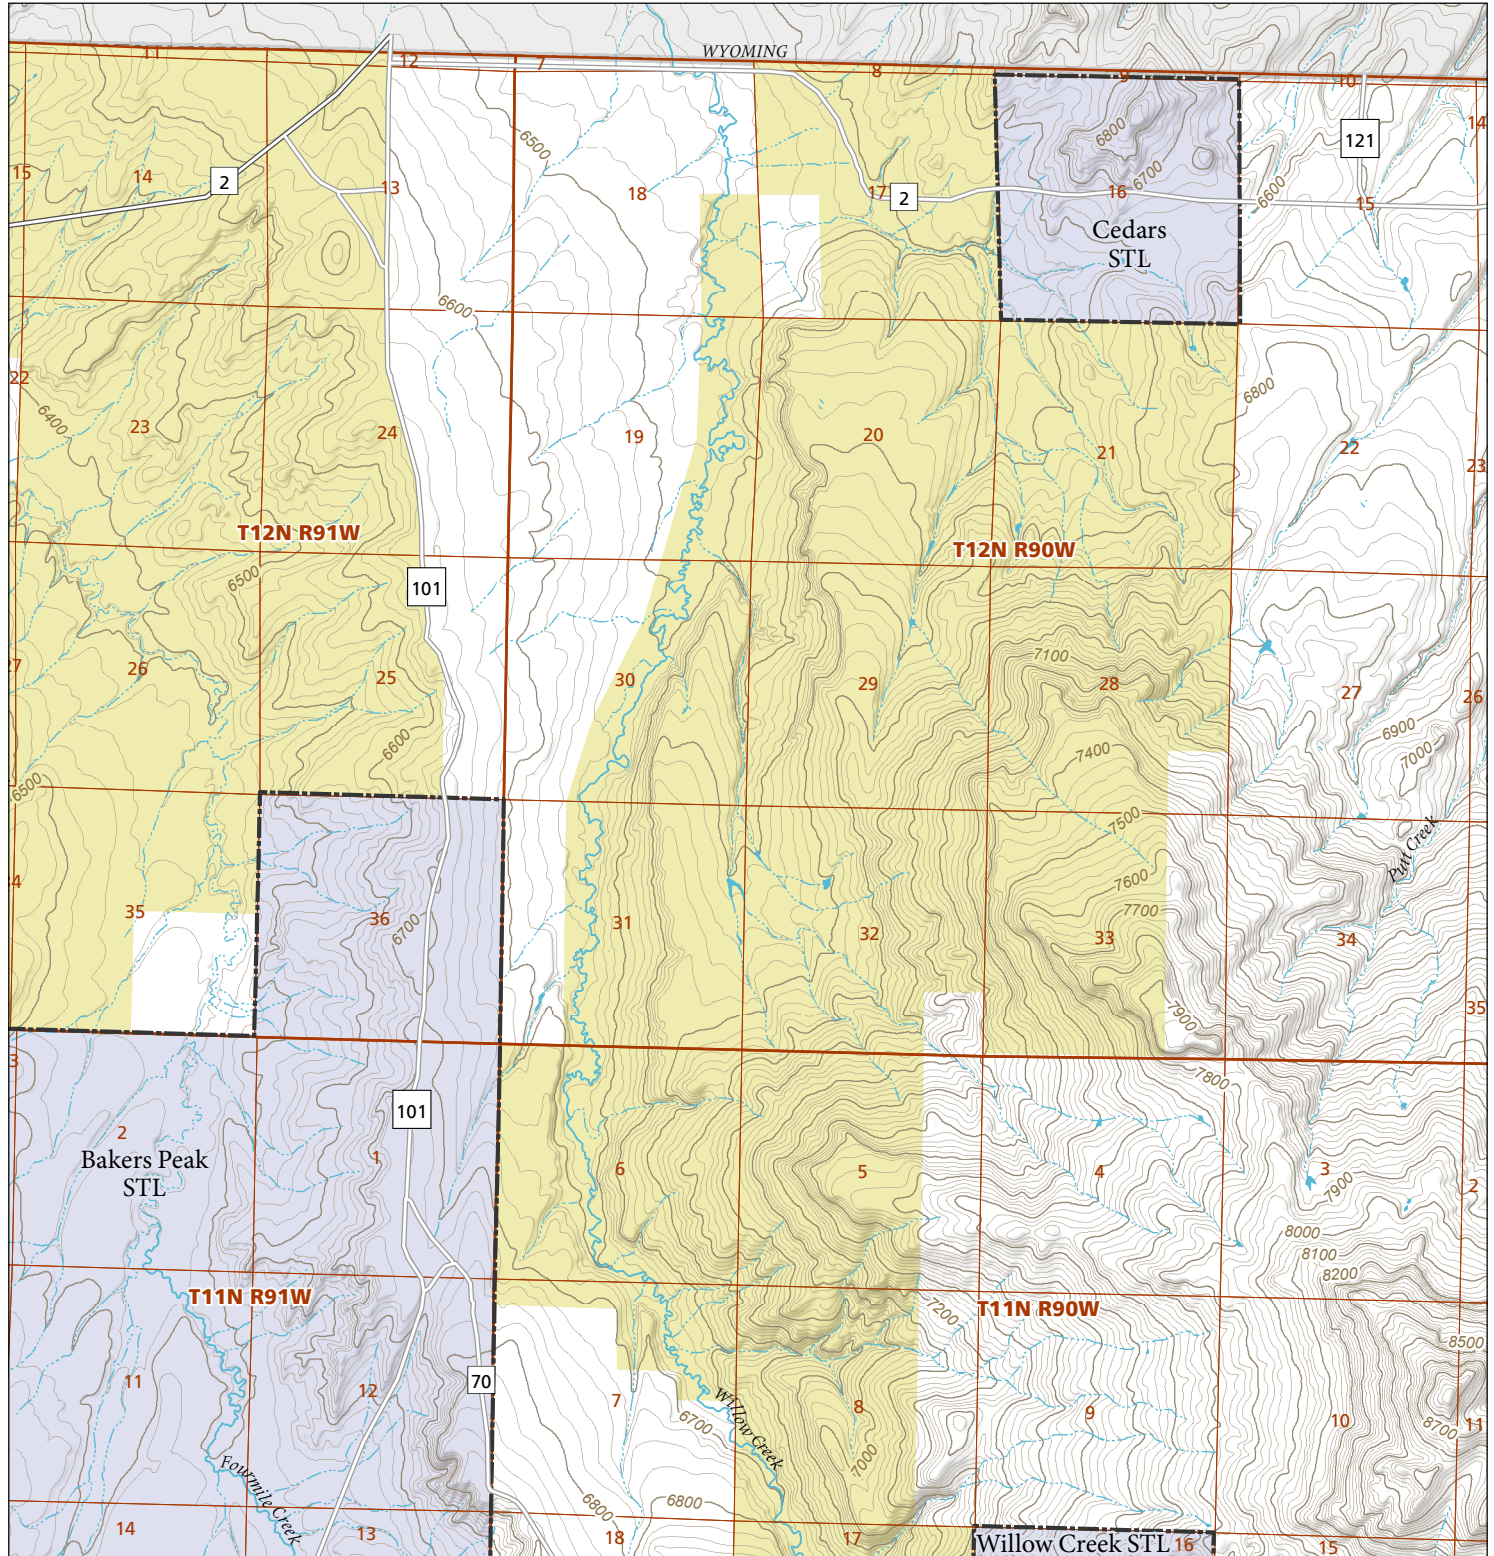

Cedars

STL Hunting and Fishing Access Program

Please see the current Colorado State Recreation Lands brochure for listing of land use regulations and access points for this property and other SLB parcels open for wildlife related recreation. Also refer to the CPW Fishing and Hunting information brochure for current hunting and fishing regulations.

Map Updated: 9/15/2023

-  STL Boundary
-  BLM
-  No Public Access