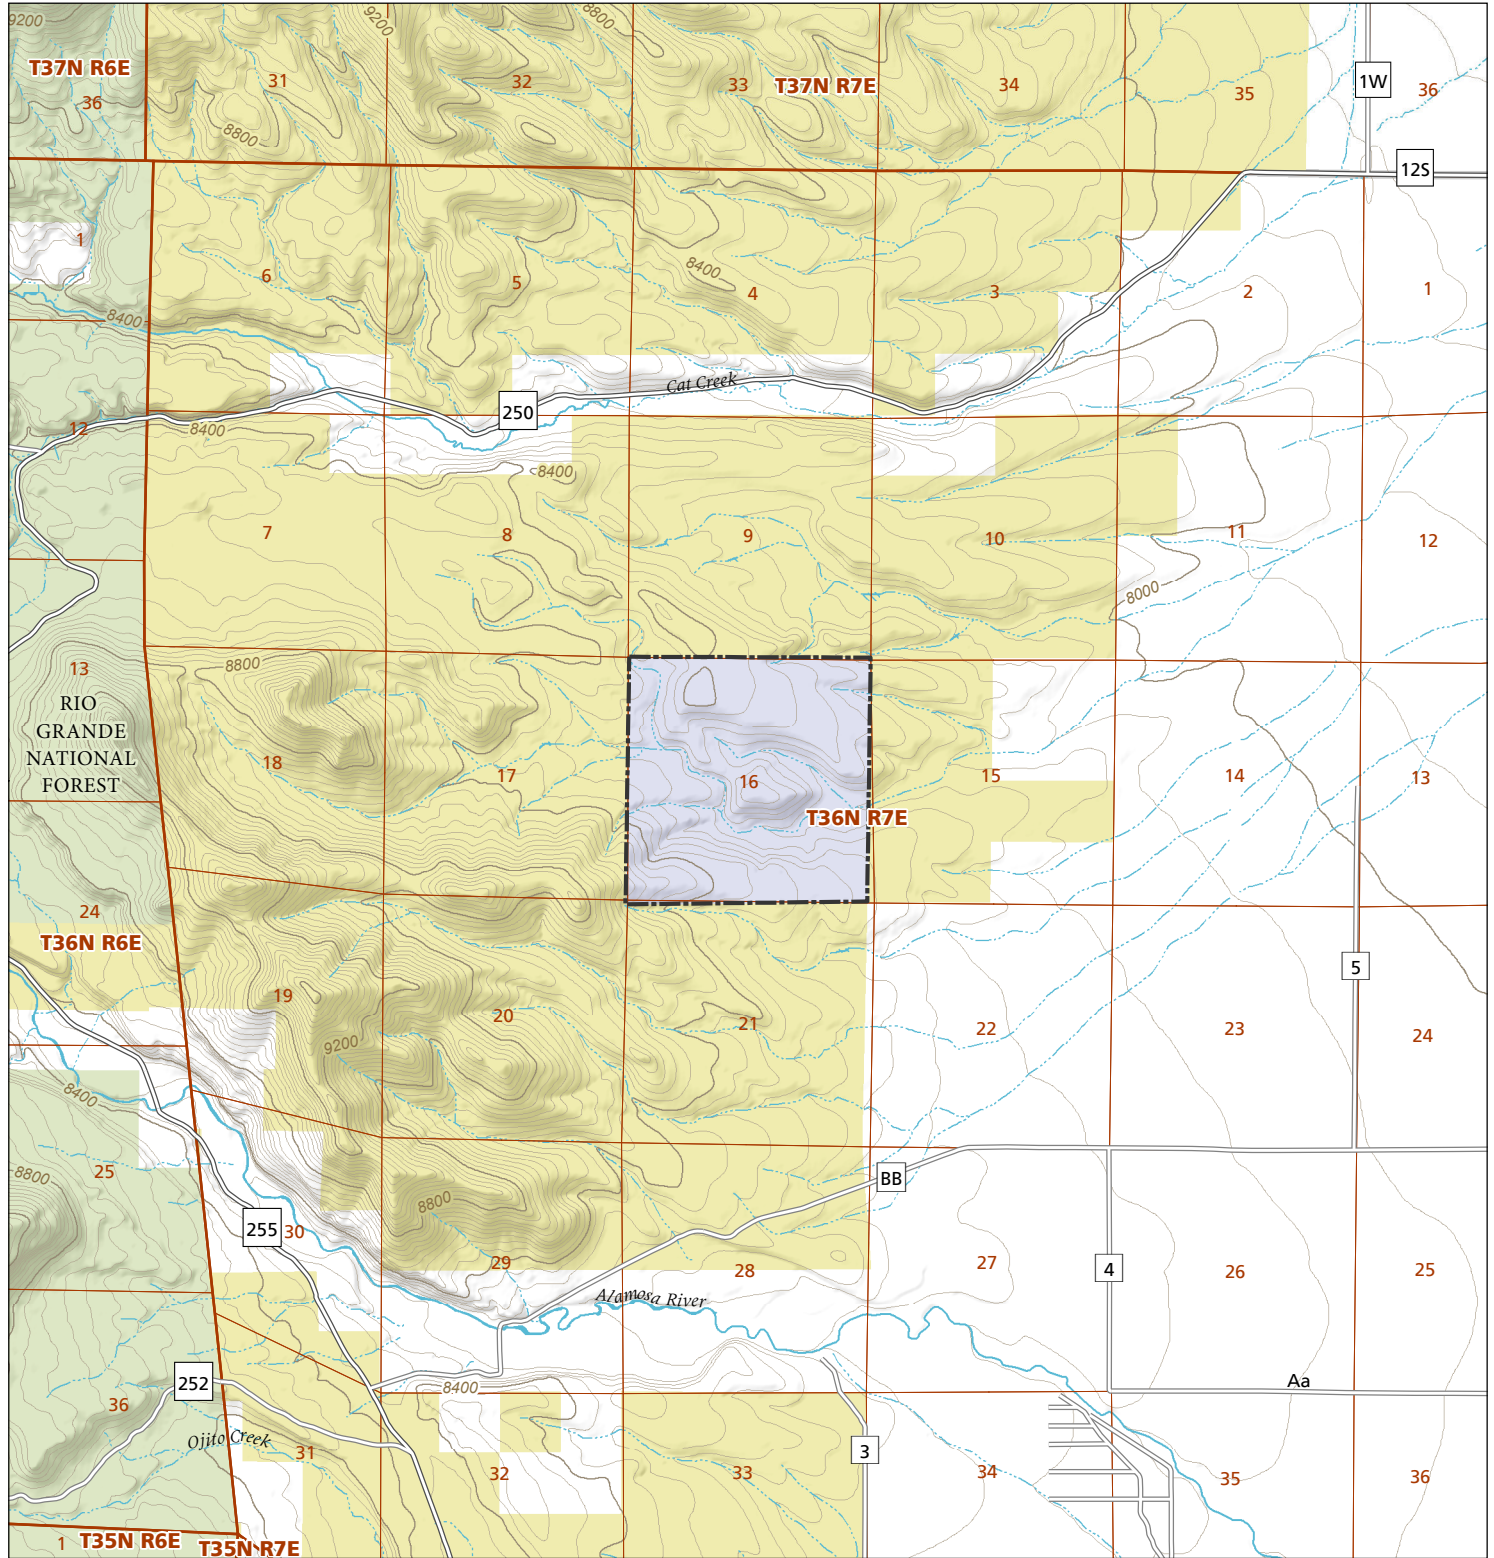

Chiquito Peak

STL Hunting and Fishing Access Program

Please see the current Colorado State Recreation Lands brochure for listing of land use regulations and access points for this property and other SLB parcels open for wildlife related recreation. Also refer to the CPW Fishing and Hunting information brochure for current hunting and fishing regulations.

Map Updated: 9/5/2023

-  STL Boundary
-  BLM
-  Parking
-  US Forest Service
-  No Public Access