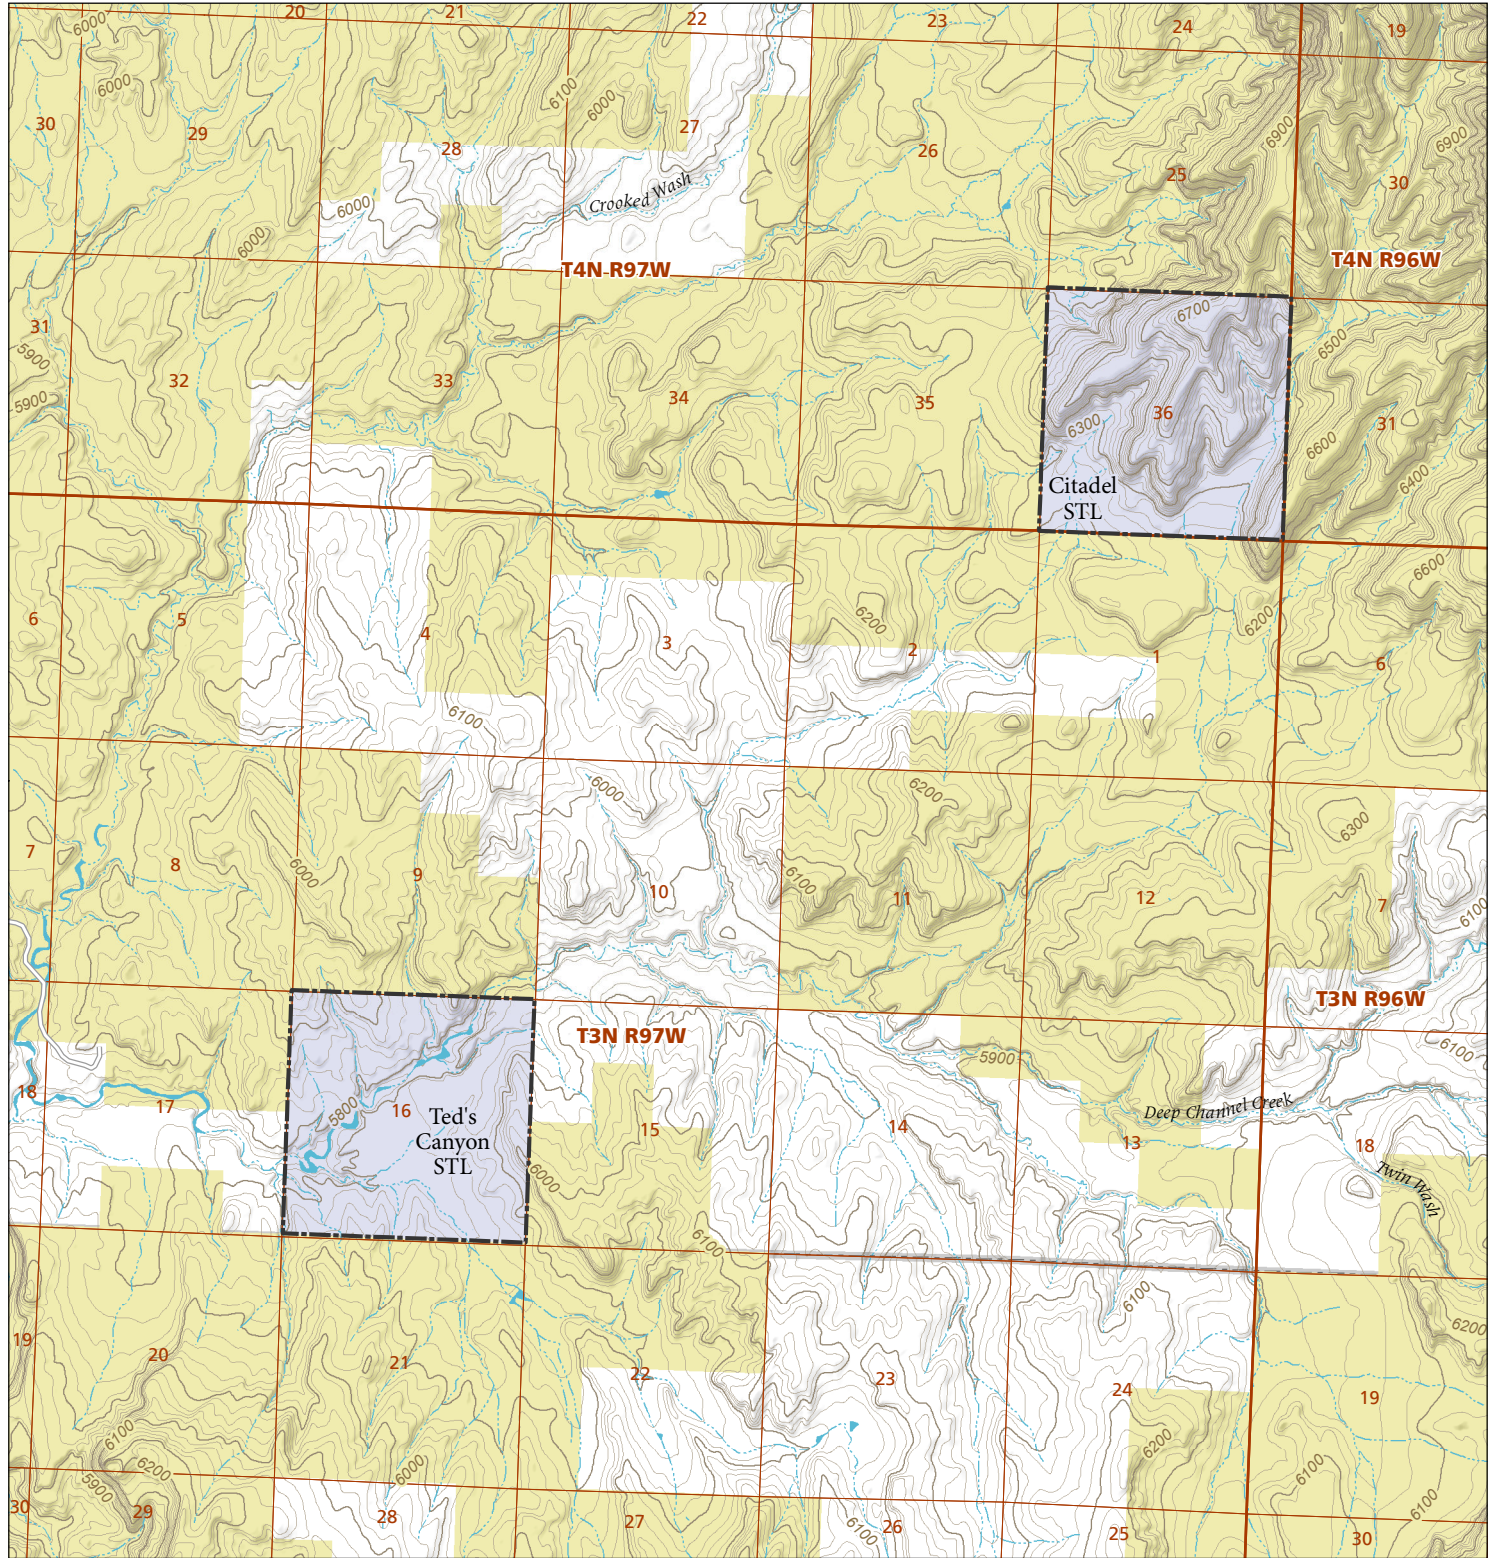

Citadel & Ted's Canyon

STL Hunting and Fishing Access Program

Please see the current Colorado State Recreation Lands brochure for listing of land use regulations and access points for this property and other SLB parcels open for wildlife related recreation. Also refer to the CPW Fishing and Hunting information brochure for current hunting and fishing regulations.

Map Updated: 9/15/2023

- STL Boundary
- BLM
- No Public Access