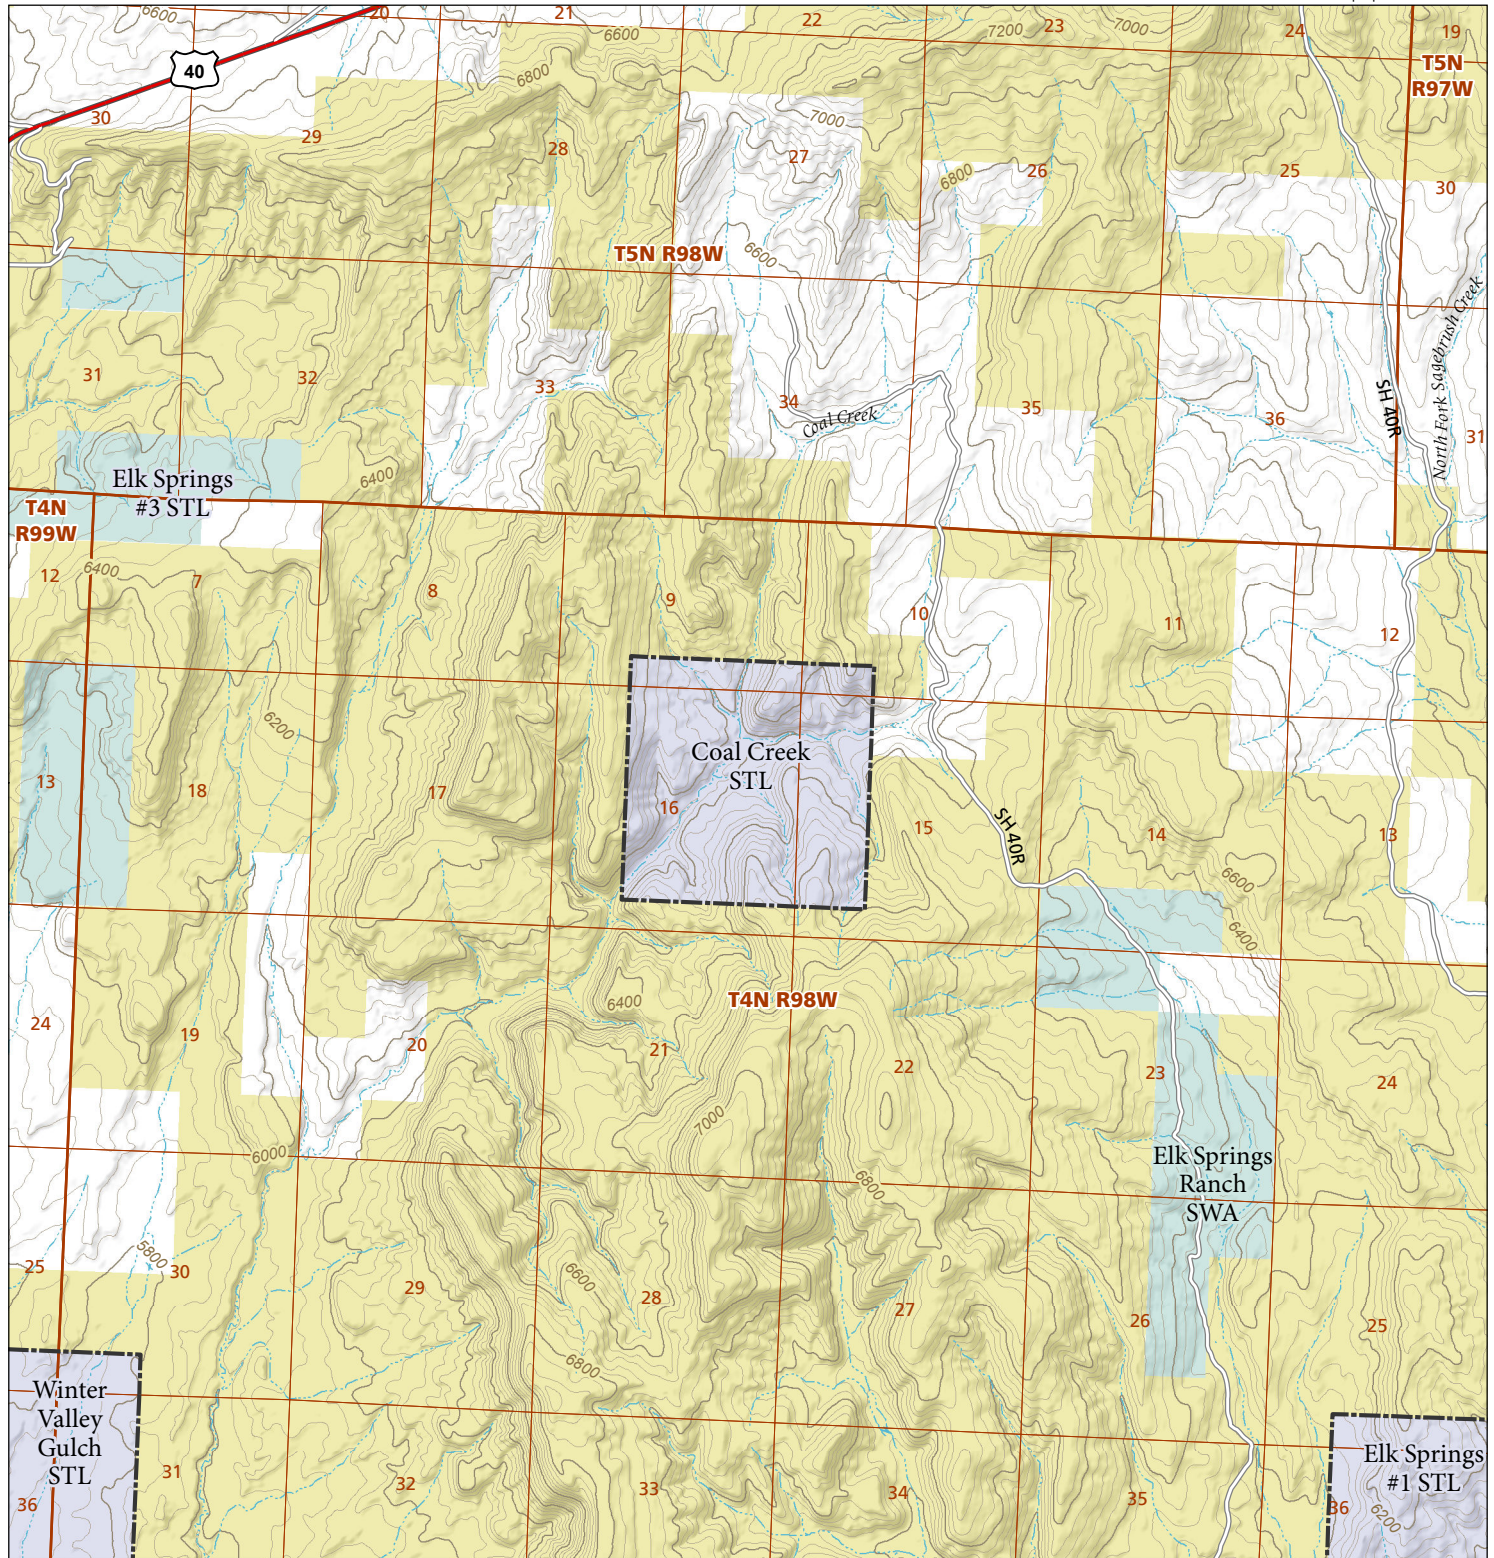

# Coal Creek

## STL Hunting and Fishing Access Program

Please see the current Colorado State Recreation Lands brochure for listing of land use regulations and access points for this property and other SLB parcels open for wildlife related recreation. Also refer to the CPW Fishing and Hunting information brochure for current hunting and fishing regulations.

Map Updated: 9/15/2023

-  STL Boundary
-  SWA
-  BLM
-  No Public Access