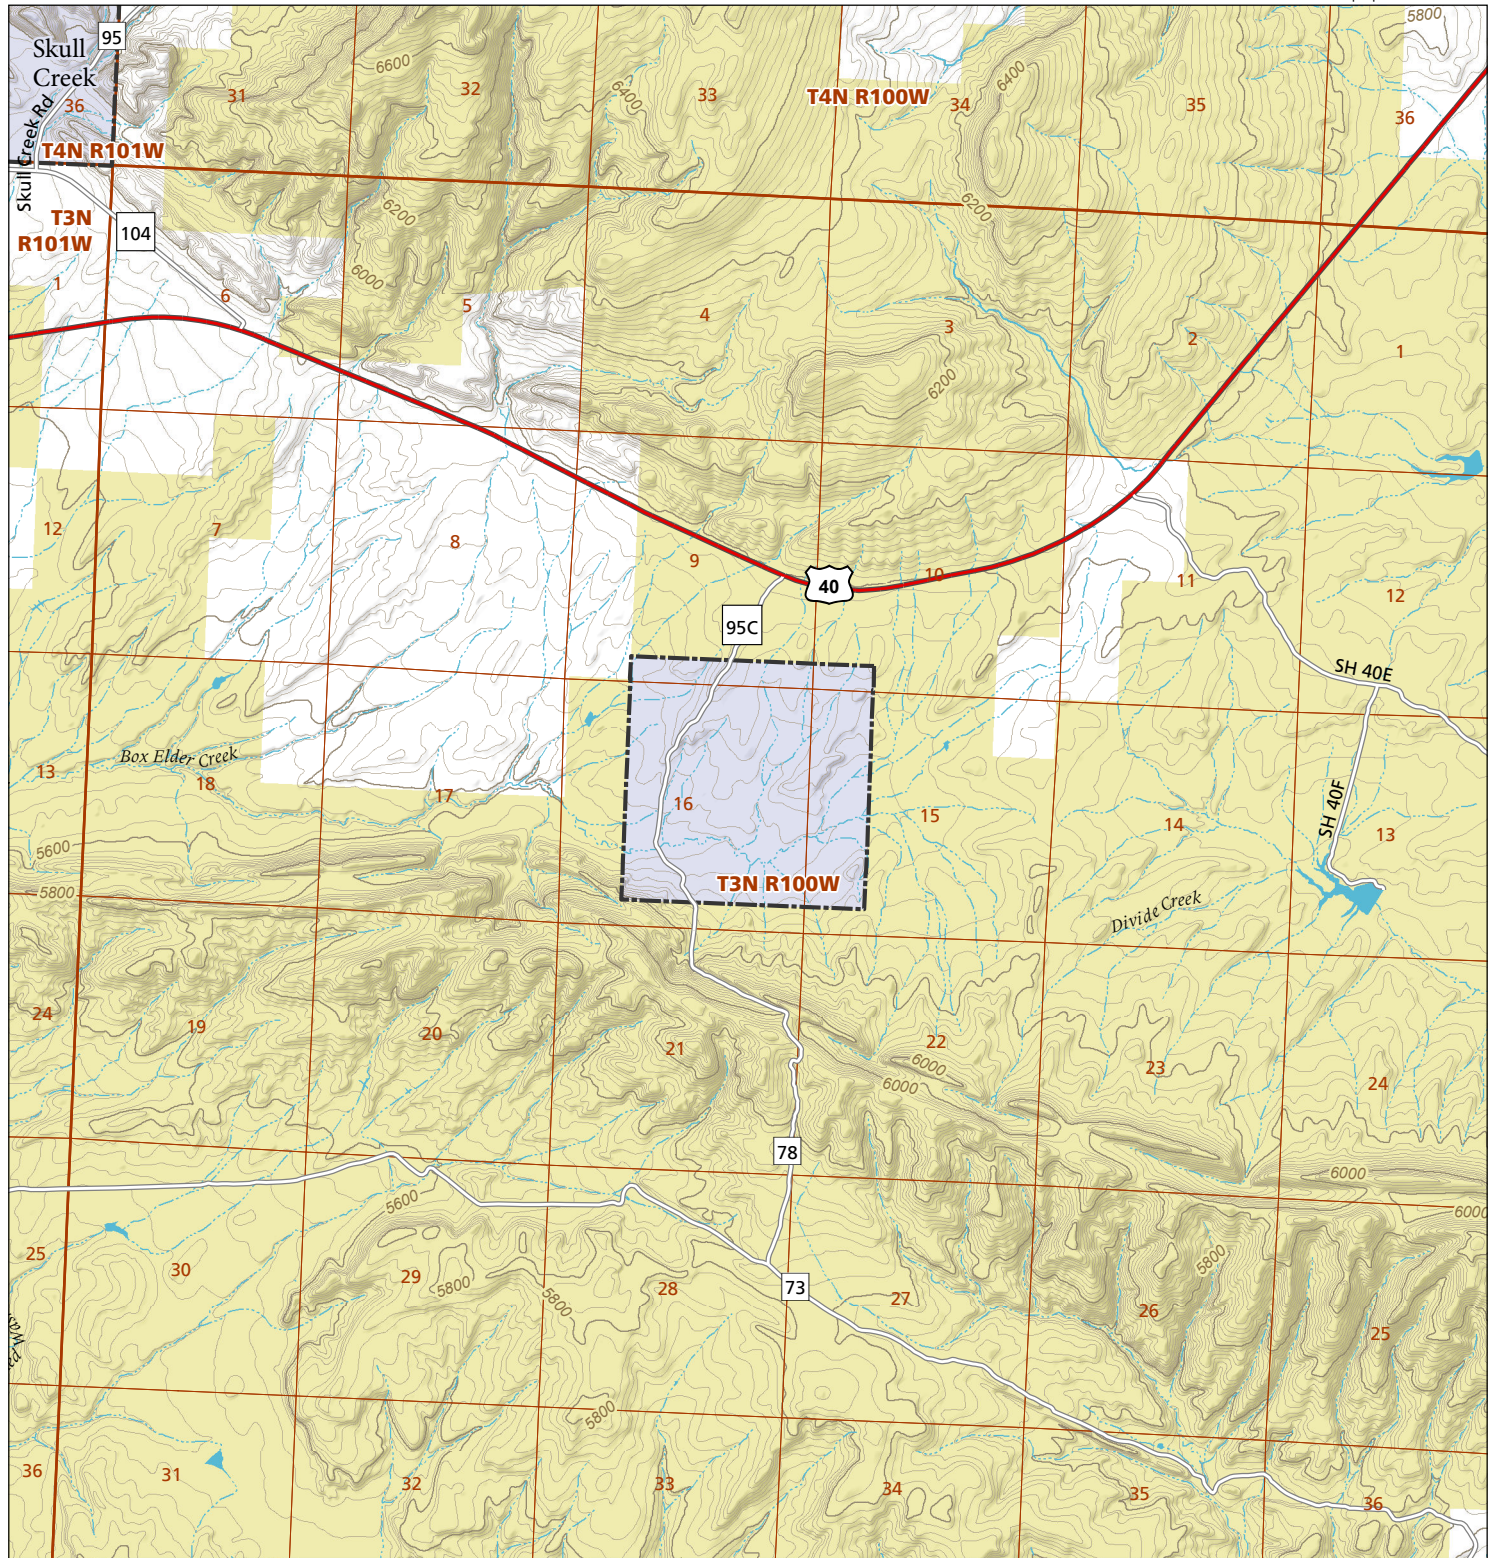

Coal Ridge

STL Hunting and Fishing Access Program

Please see the current Colorado State Recreation Lands brochure for listing of land use regulations and access points for this property and other SLB parcels open for wildlife related recreation. Also refer to the CPW Fishing and Hunting information brochure for current hunting and fishing regulations.

Map Updated: 9/14/2023

-  STL Boundary
-  BLM
-  No Public Access