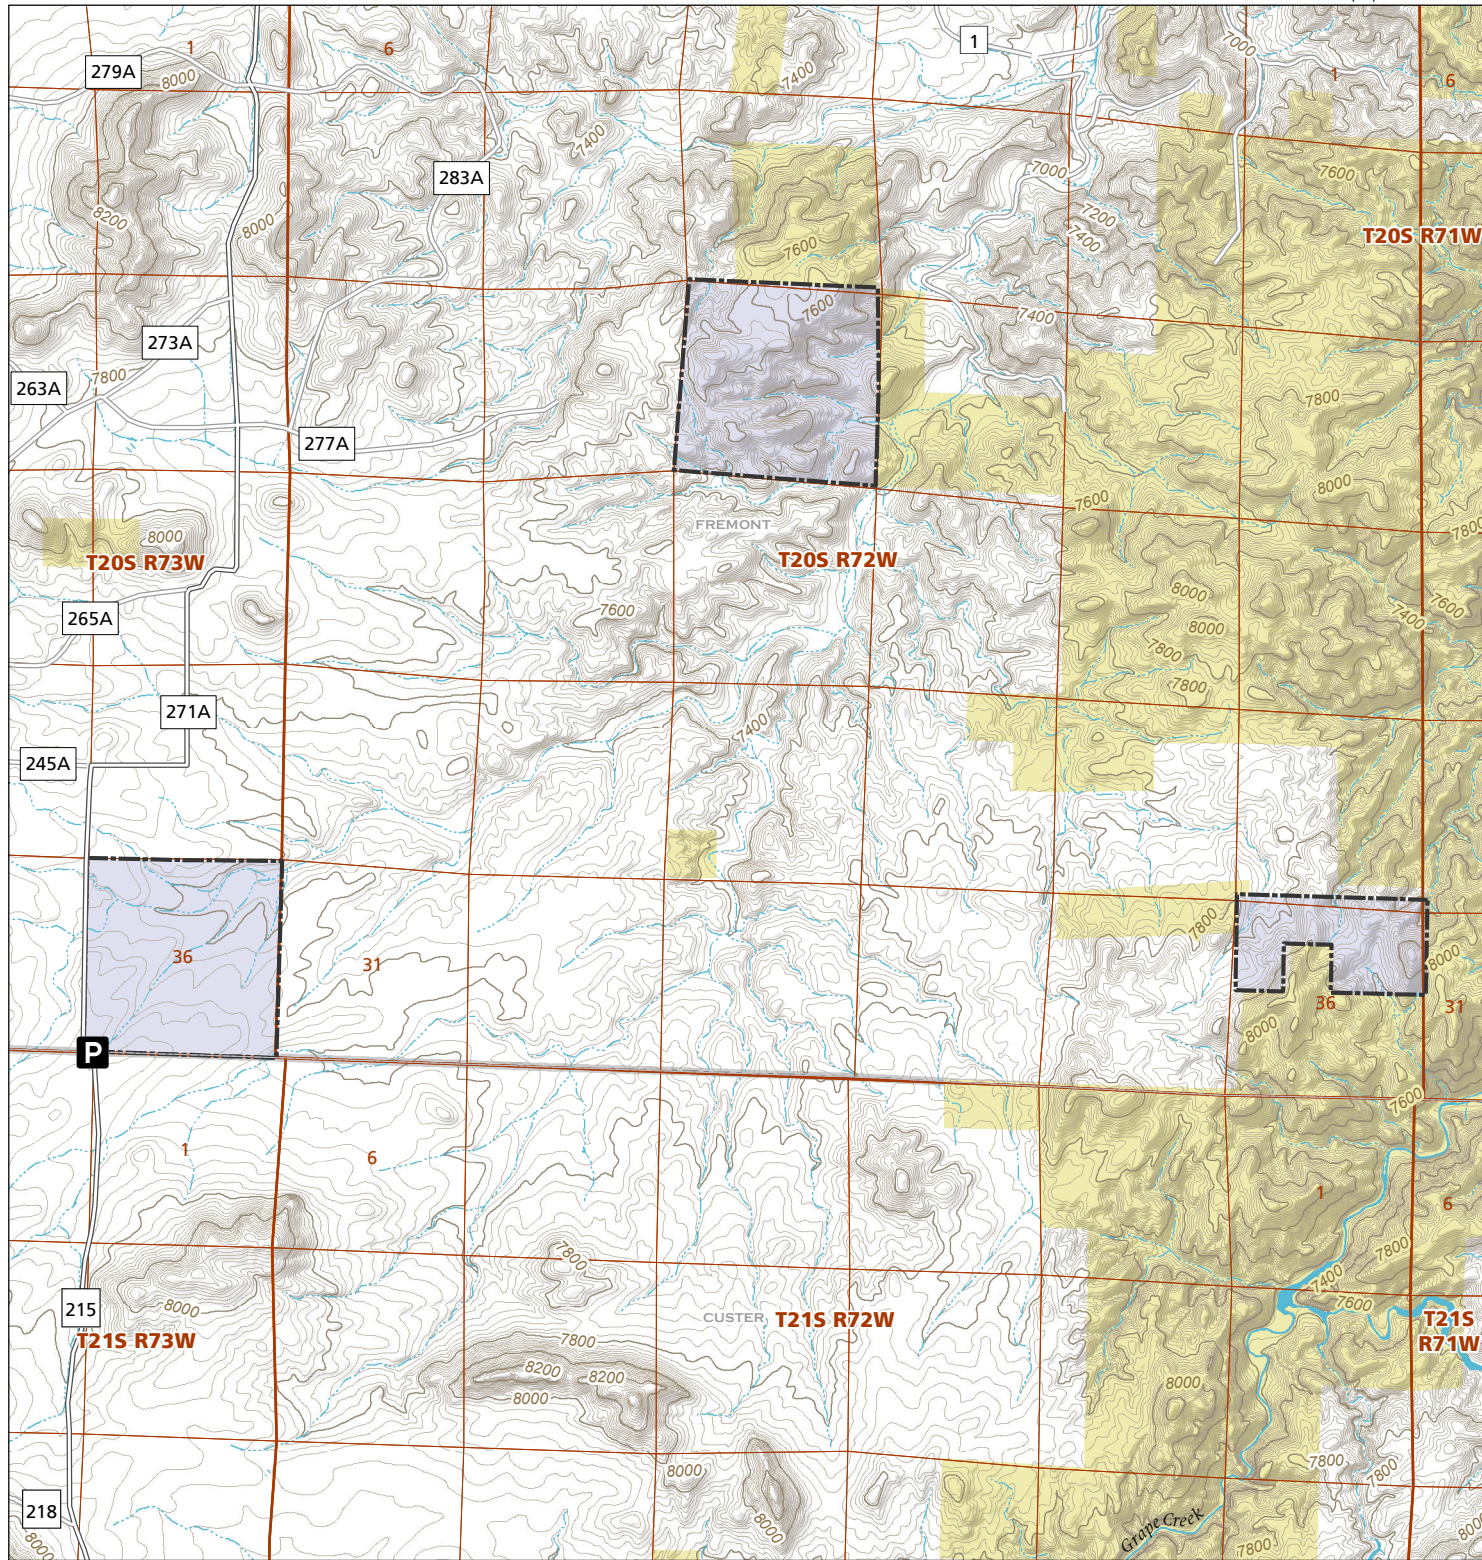

Cody Park

STL Hunting and Fishing Access Program

Please see the current Colorado State Recreation Lands brochure for listing of land use regulations and access points for this property and other SLB parcels open for wildlife related recreation. Also refer to the CPW Fishing and Hunting information brochure for current hunting and fishing regulations.

Map Updated: 8/29/2023

-  STL Boundary
-  BLM
-  Parking
-  No Public Access