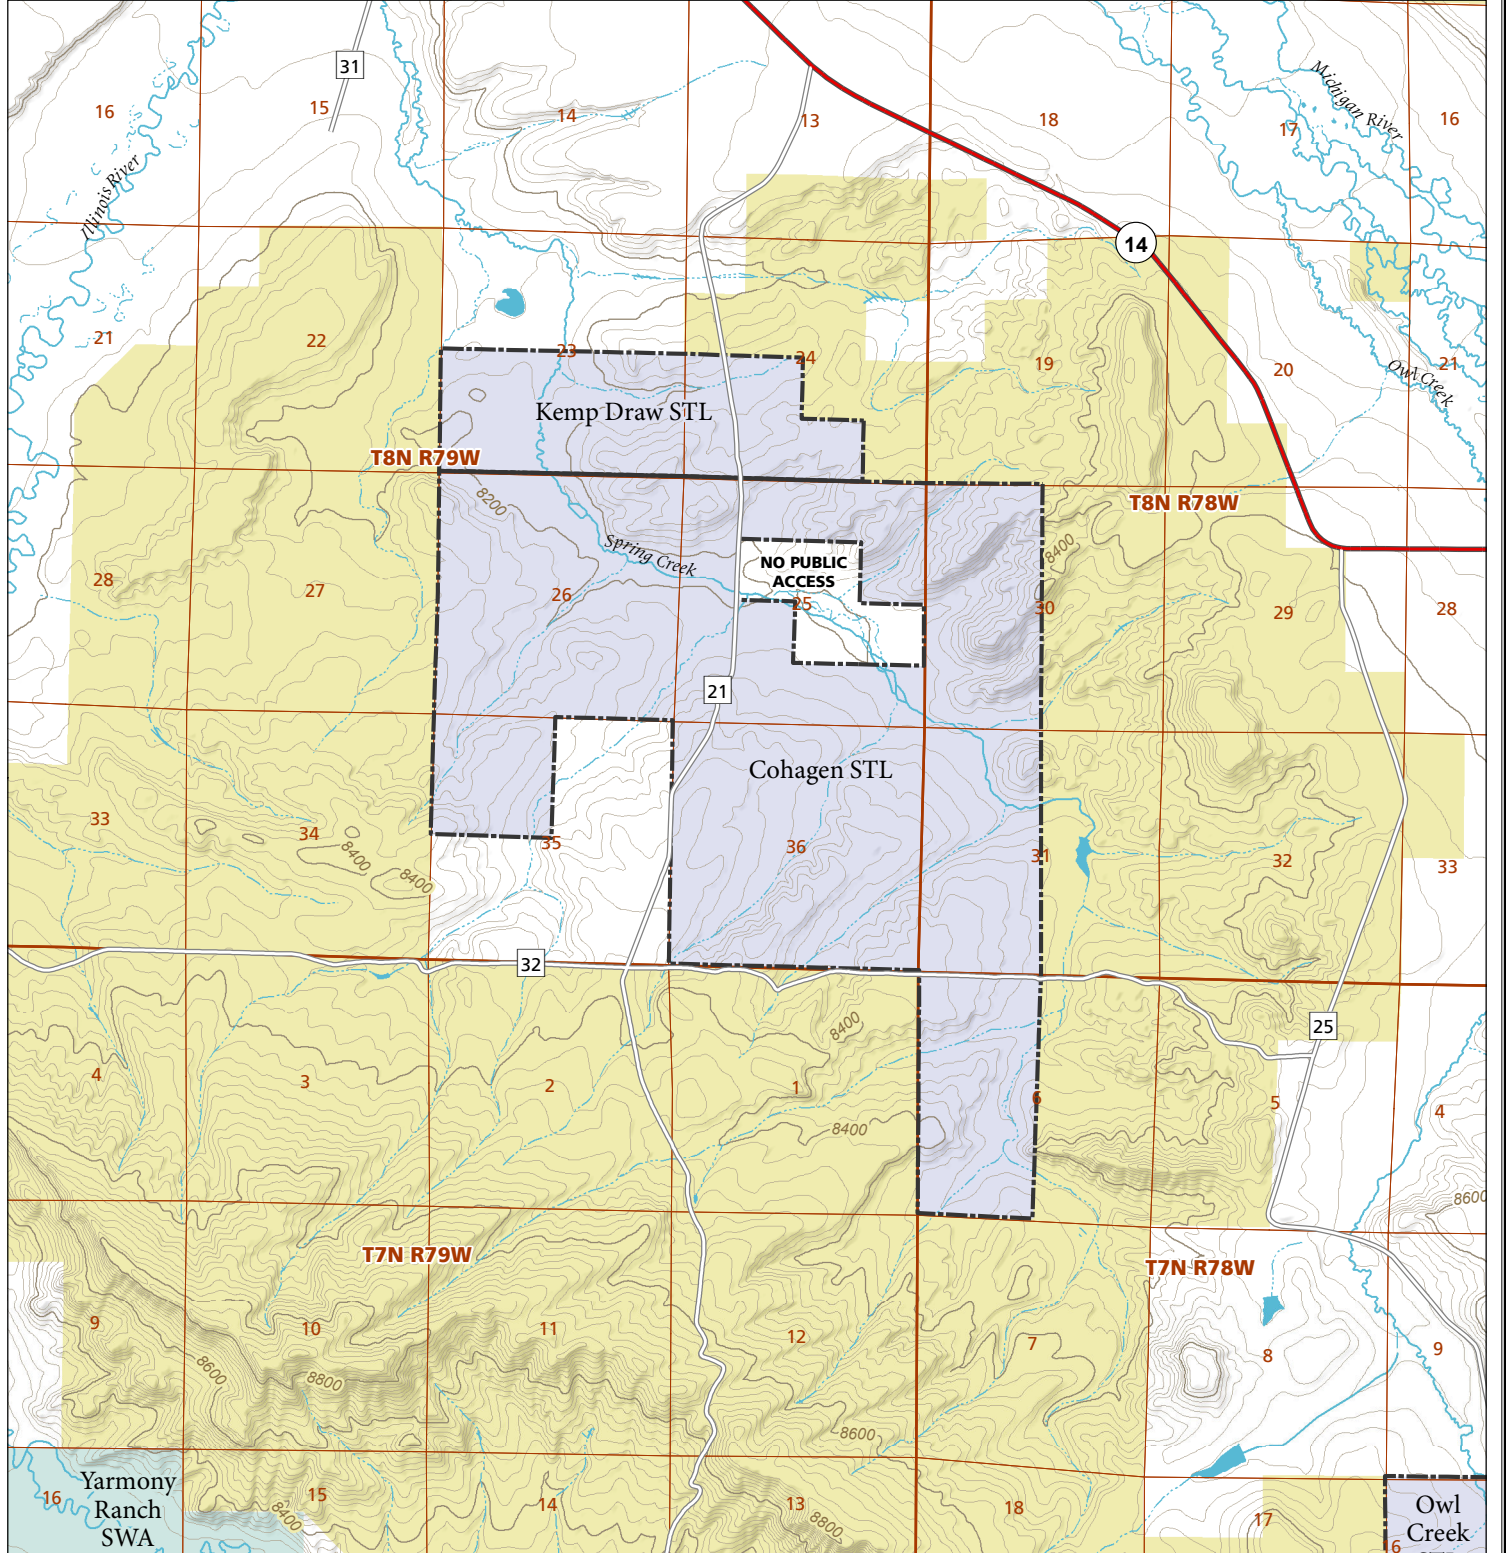

# Kemp Draw & Cohagen STL Hunting and Fishing Access Program

Please see the current Colorado State Recreation Lands brochure for listing of land use regulations and access points for this property and other SLB parcels open for wildlife related recreation. Also refer to the CPW Fishing and Hunting information brochure for current hunting and fishing regulations.

Map Updated: 8/16/2023

-  STL Boundary
-  SWA
-  BLM
-  No Public Access

The logo for Colorado Parks & Wildlife is shown, featuring a bighorn sheep. Below the logo is a scale bar indicating distances of 0, 0.5, and 1 mile. A north arrow is also present.