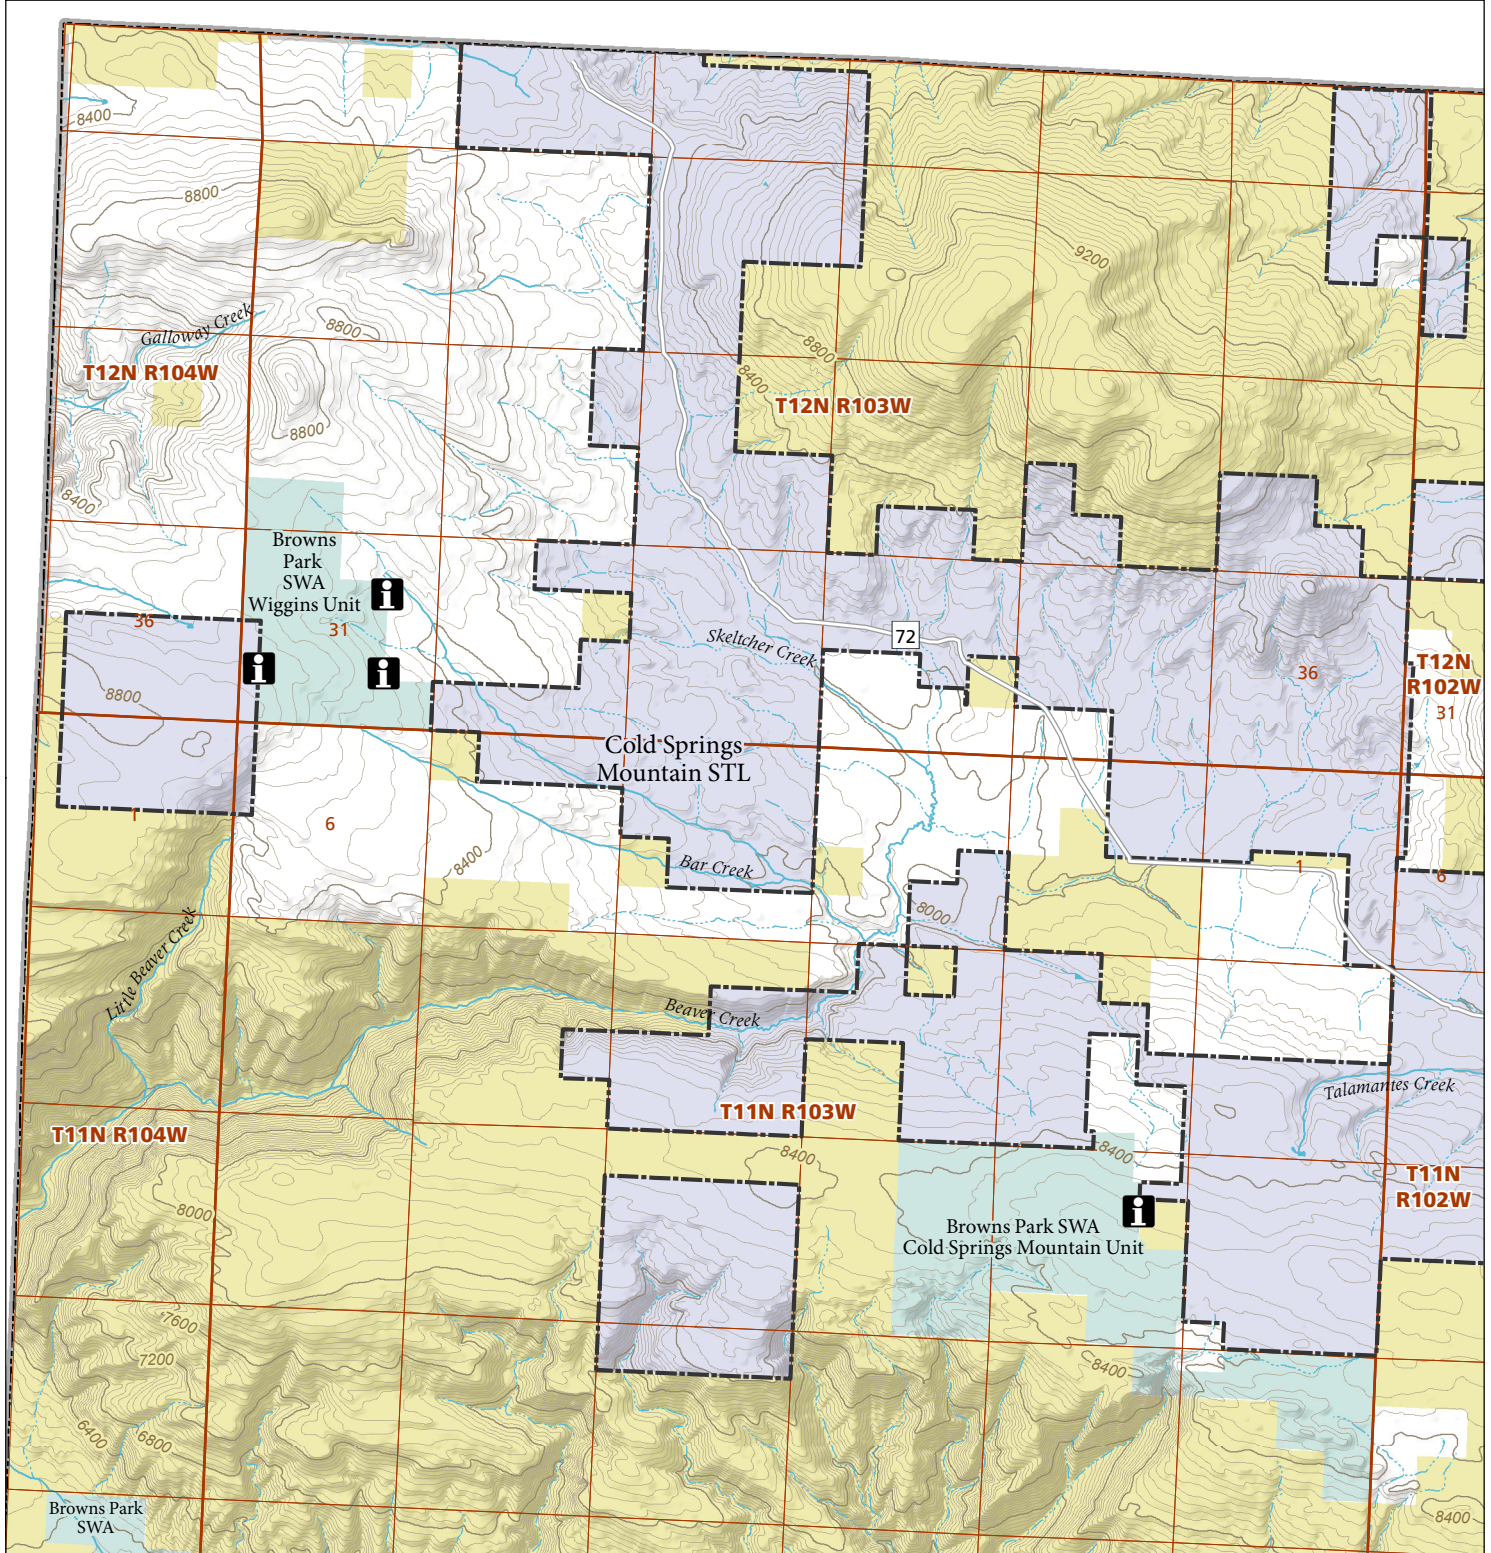

Cold Springs Mountain (1/4)

STL Hunting and Fishing Access Program

Please see the current Colorado State Recreation Lands brochure for listing of land use regulations and access points for this property and other SLB parcels open for wildlife related recreation. Also refer to the CPW Fishing and Hunting information brochure for current hunting and fishing regulations.

Map Updated: 9/20/2023

-  STL Boundary
-  SWA
-  BLM
-  No Public Access