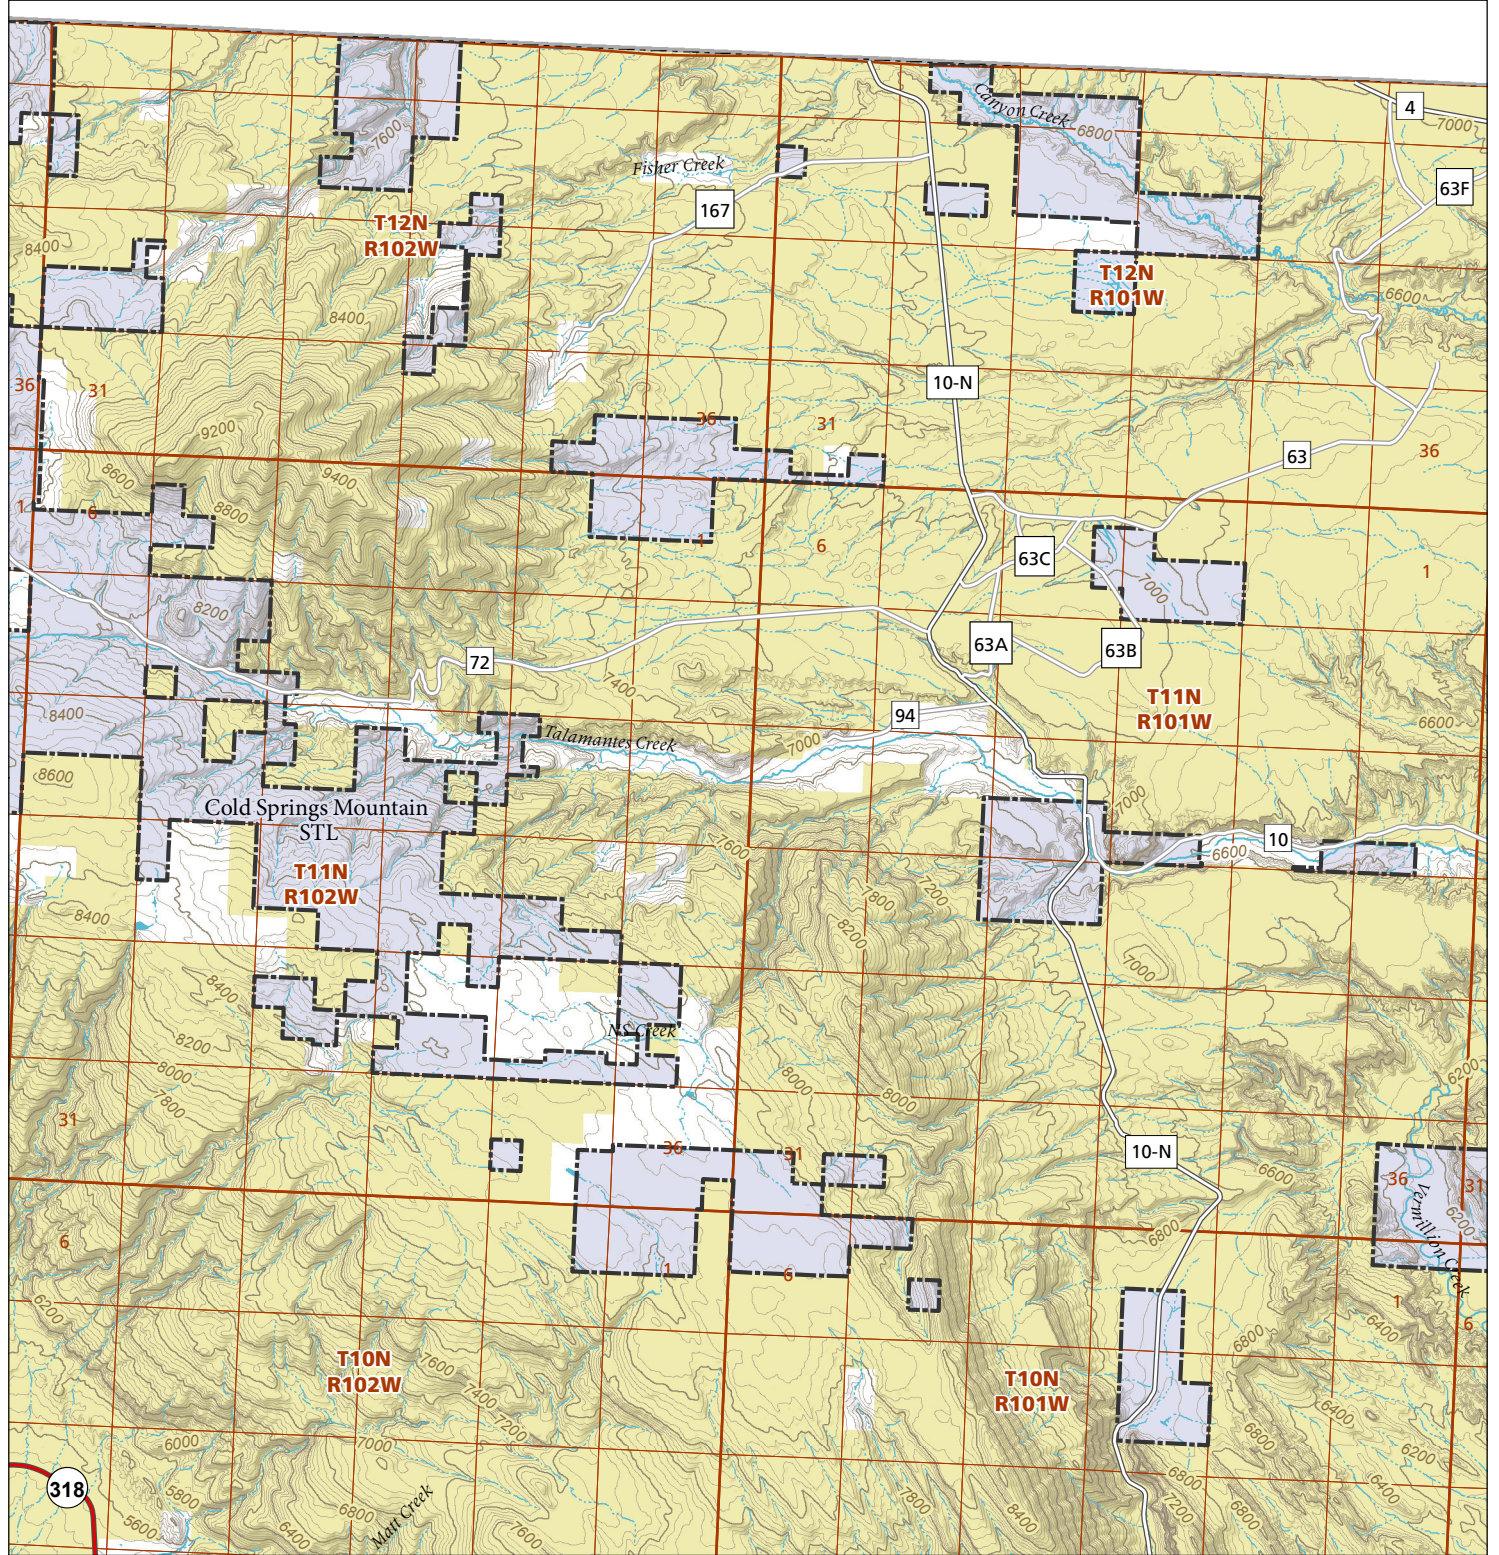

Cold Springs Mountain (2/4)

STL Hunting and Fishing Access Program

Please see the current Colorado State Recreation Lands brochure for listing of land use regulations and access points for this property and other SLB parcels open for wildlife related recreation. Also refer to the CPW Fishing and Hunting information brochure for current hunting and fishing regulations.

Map Updated: 9/20/2023

-  STL Boundary
-  BLM
-  No Public Access