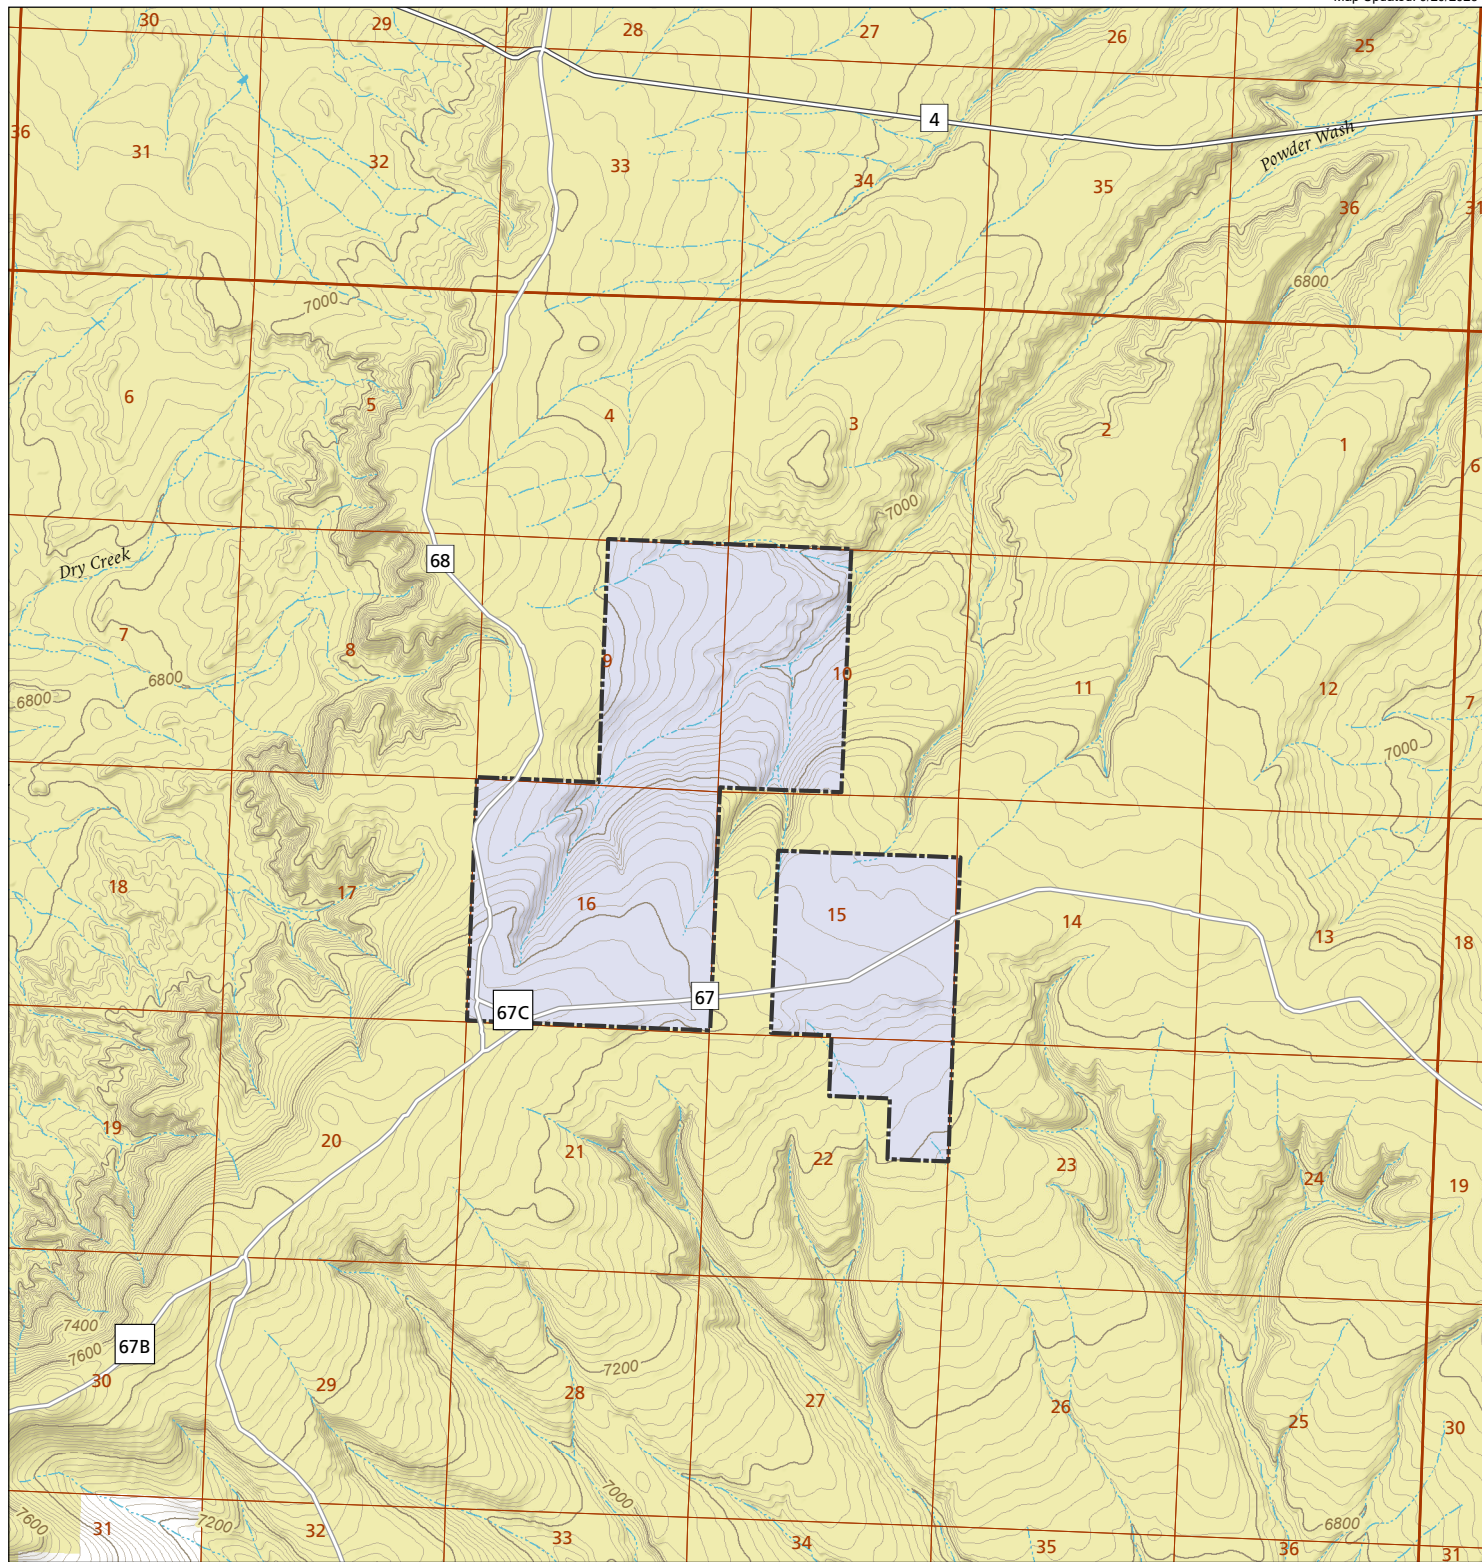

Cold Springs Mountain (3/4)

STL Hunting and Fishing Access Program

Please see the current Colorado State Recreation Lands brochure for listing of land use regulations and access points for this property and other SLB parcels open for wildlife related recreation. Also refer to the CPW Fishing and Hunting information brochure for current hunting and fishing regulations.

Map Updated: 9/20/2023

-  STL Boundary
-  BLM
-  No Public Access