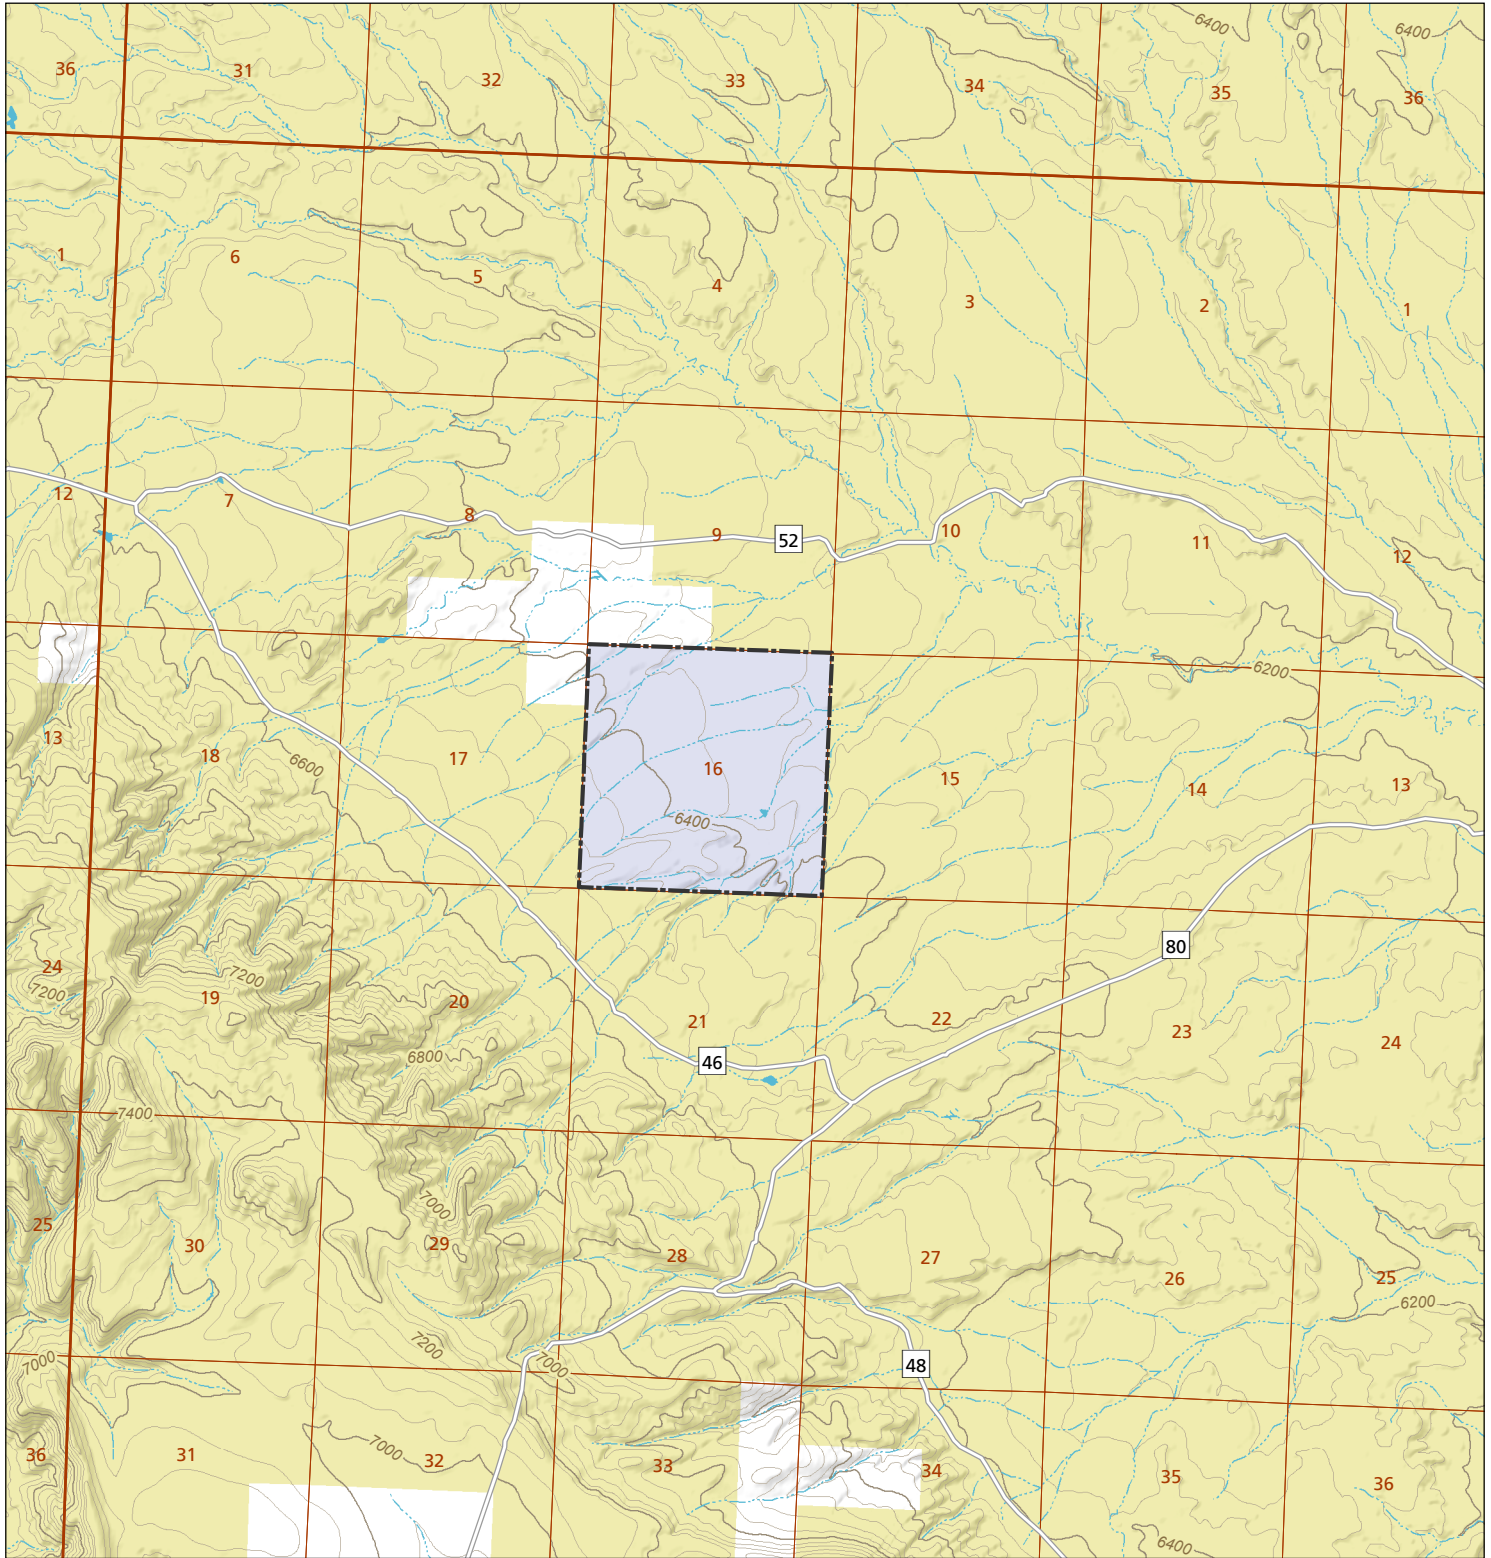

# Cold Springs Mountain (4/4)

## STL Hunting and Fishing Access Program

Please see the current Colorado State Recreation Lands brochure for listing of land use regulations and access points for this property and other SLB parcels open for wildlife related recreation. Also refer to the CPW Fishing and Hunting information brochure for current hunting and fishing regulations.

Map Updated: 9/20/2023

-  STL Boundary
-  BLM
-  No Public Access